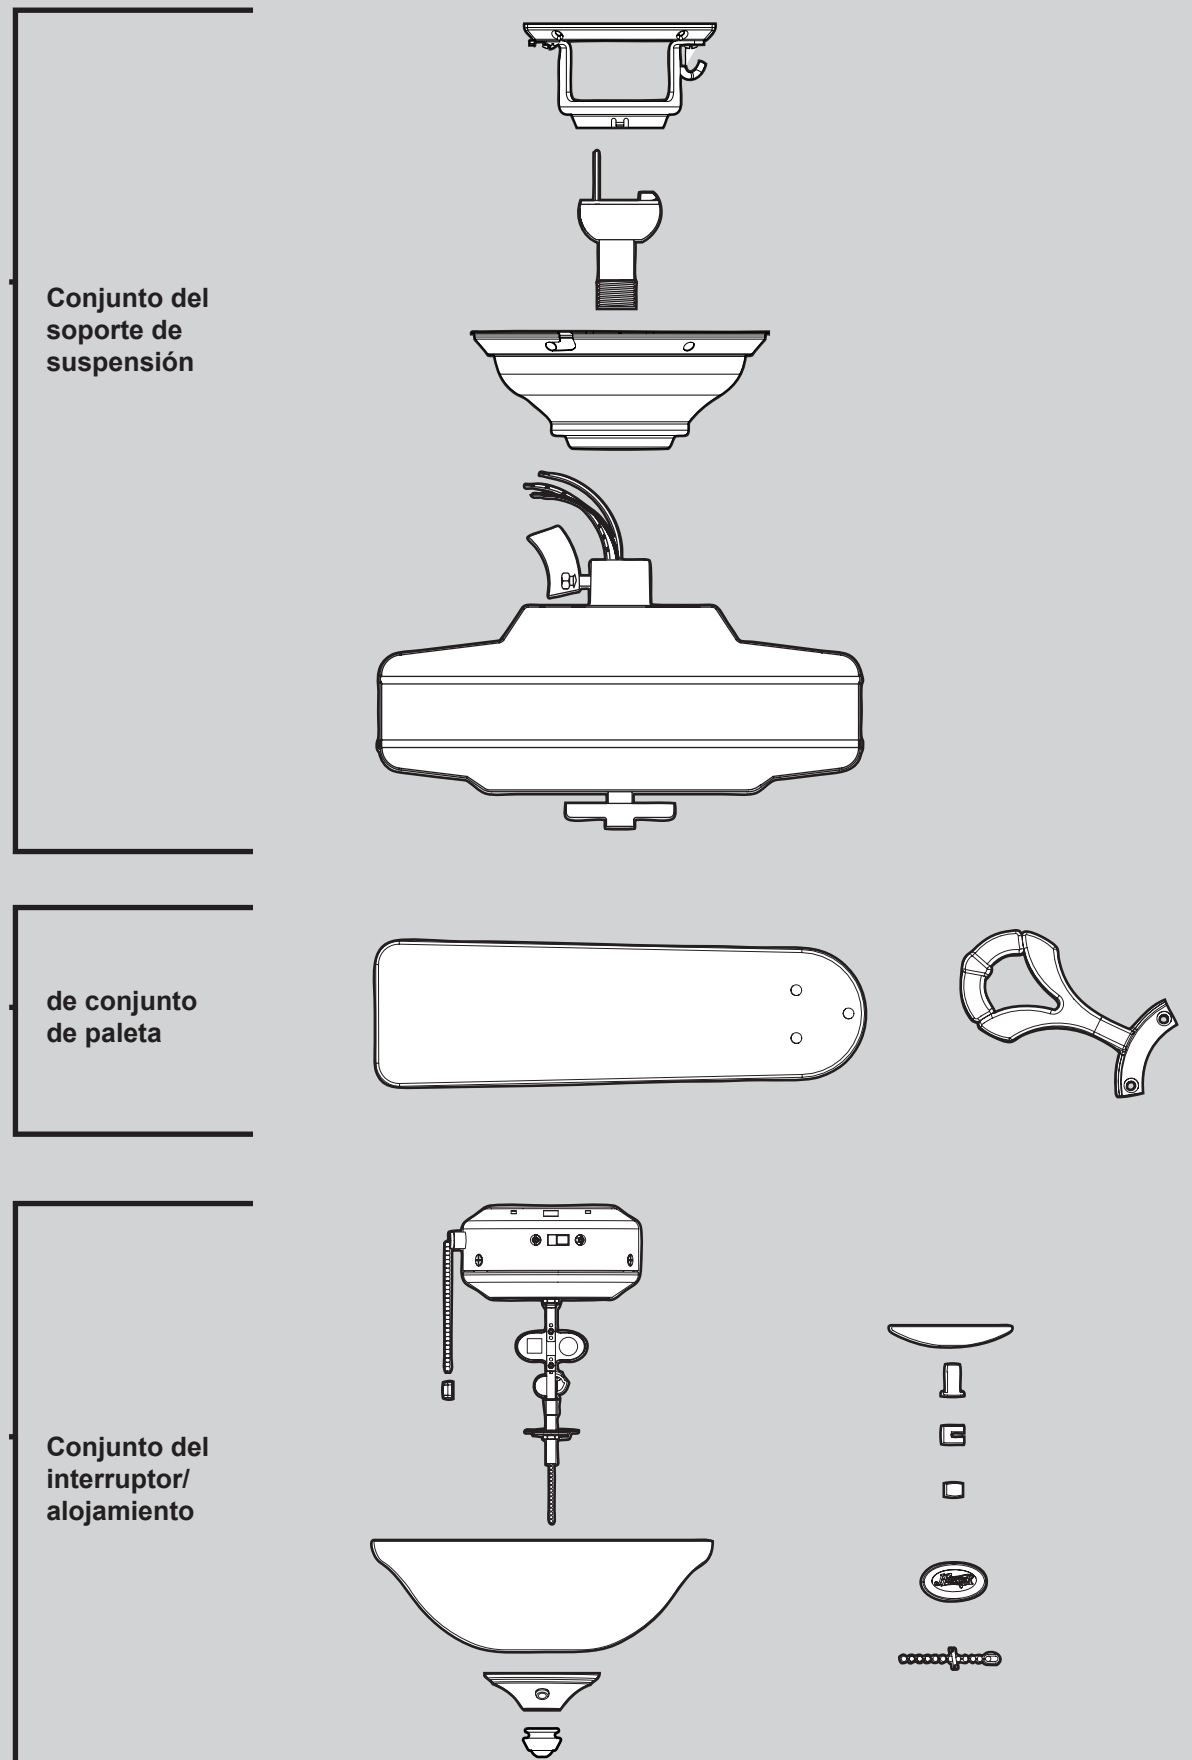

Parts List		Model #	21705
		Asm. Dwg. #	99125-01
		Finish	Midnight Copper
Item Name	Qty	Part #	
* Hanging System Kit	1	96970-88	
Ceiling Plate			
Canopy			
Canopy Trim Ring			
Hanger Ball / Downrod Assembly			
Setscrew			
Low Profile Washer			
Canopy Screw			
Wood Screw 1.5"			
Wood Screw 3"			
Flat Washer			
Mounting Isolator			
Screw, Low Profile			
Switch Housing Assembly	1	G0663-88	
Blade Iron Set	1	97838-05	
Blade Set	1	G0761-16	
Screw, Blade Iron Armature	11	63755-05	
Hardware Kit	1	99125-00-860	
Blade Grommet			
Blade Assembly Screw			
Screw, Machine, 6-32			
Wire Connector			
Screw, Switch Housing Assembly			
Balancing Kit	1	65666-01	
Cap, Finial	1	63987-01	
Finial	1	07613-02	
Pull Chain Pendant	1	G0090-01	
Pull Chain Pendant	1	G0091-01	
Pull Chain	1	63756-18	
Pull Chain	2	63756-23	
Light Kit Assembly	1	97231-08	
Light bulb / Bulb	2	77646-04	
Globe/Shade	1	88855-01	

## Materiales

(no dibujados a escala)

## Piezas del ventilador

(no dibujadas a escala)