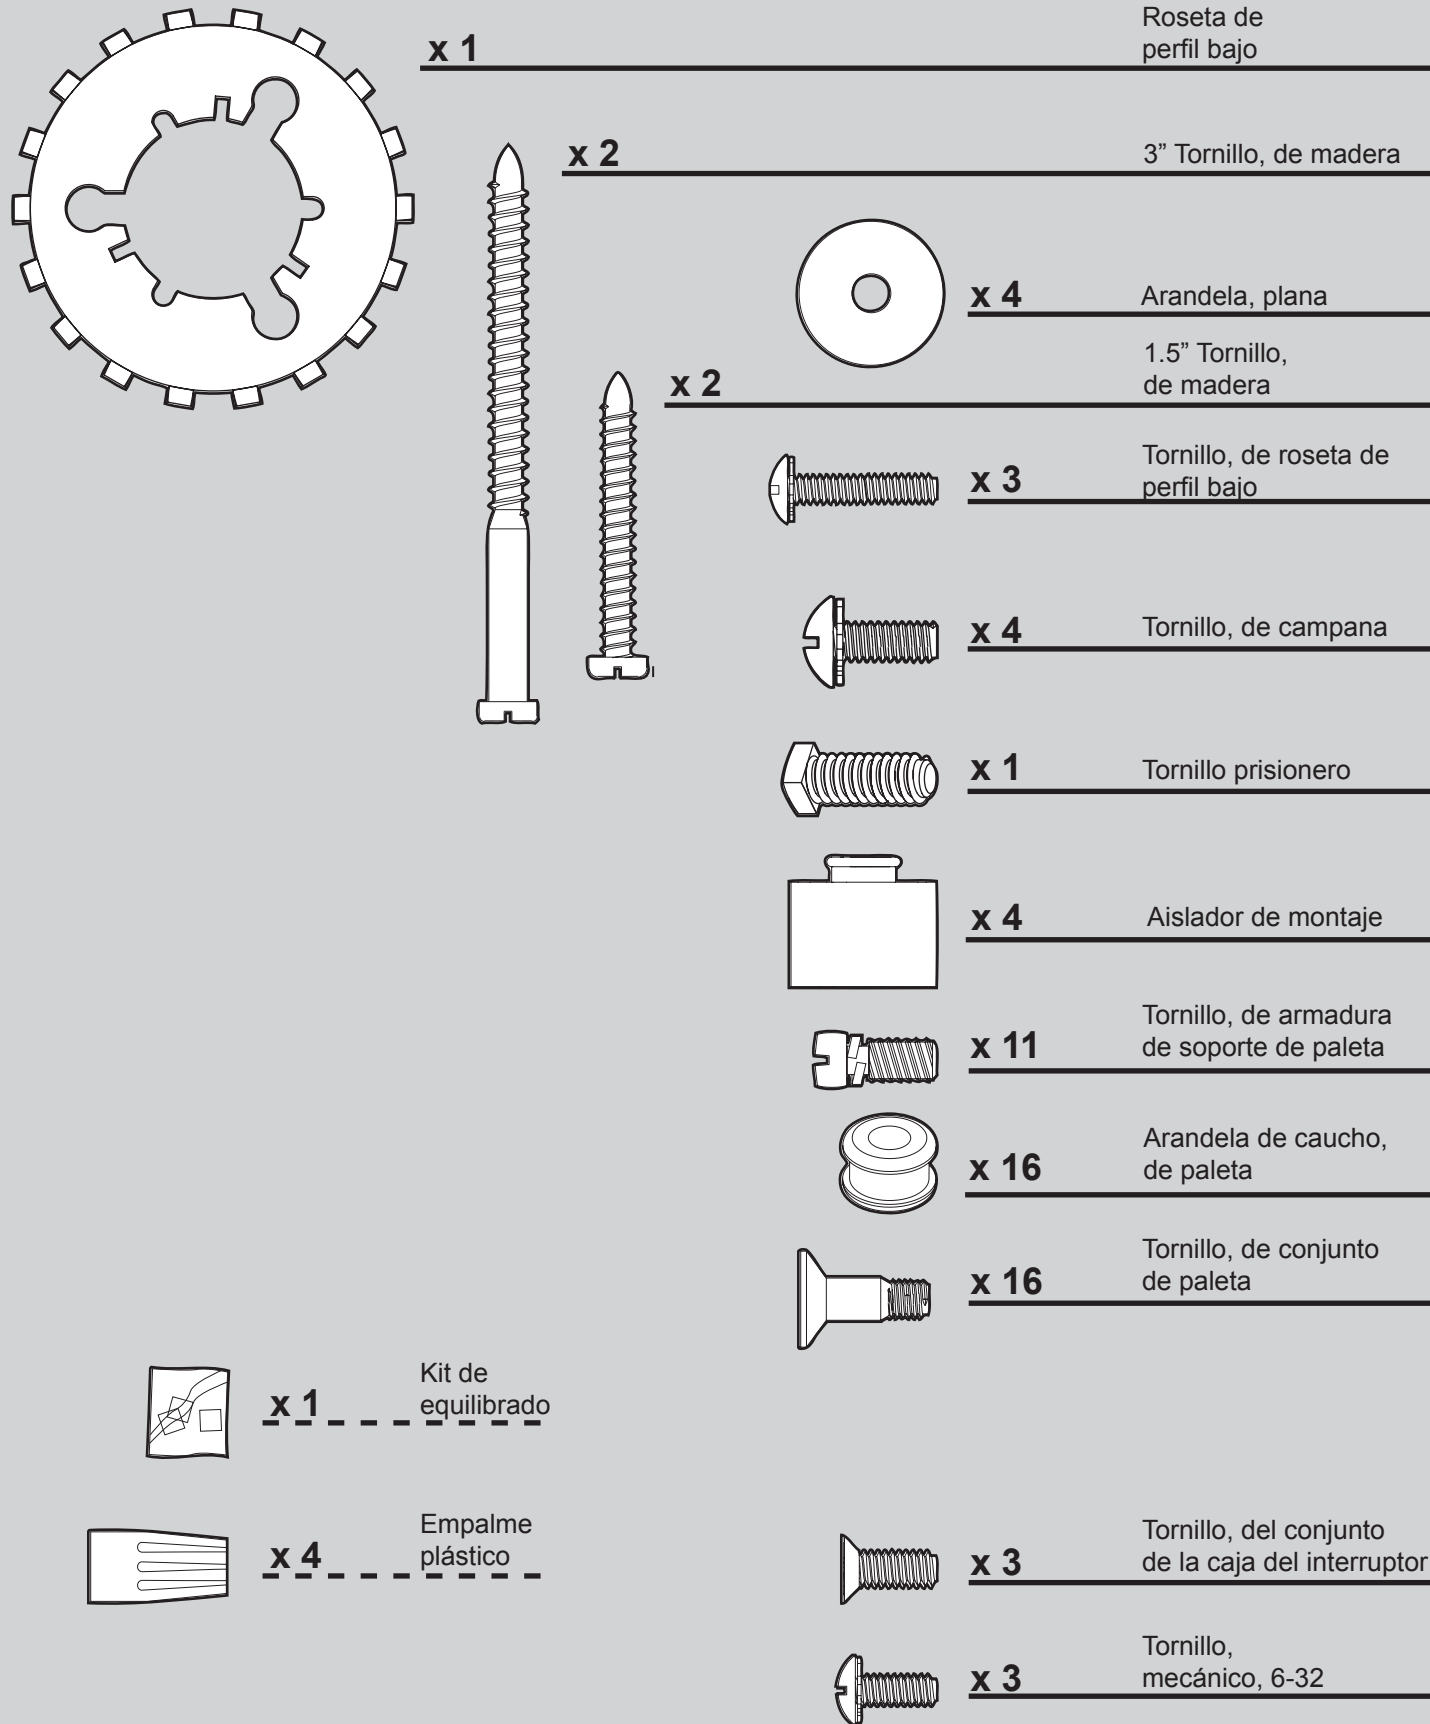

Materiales

(no dibujados a escala)