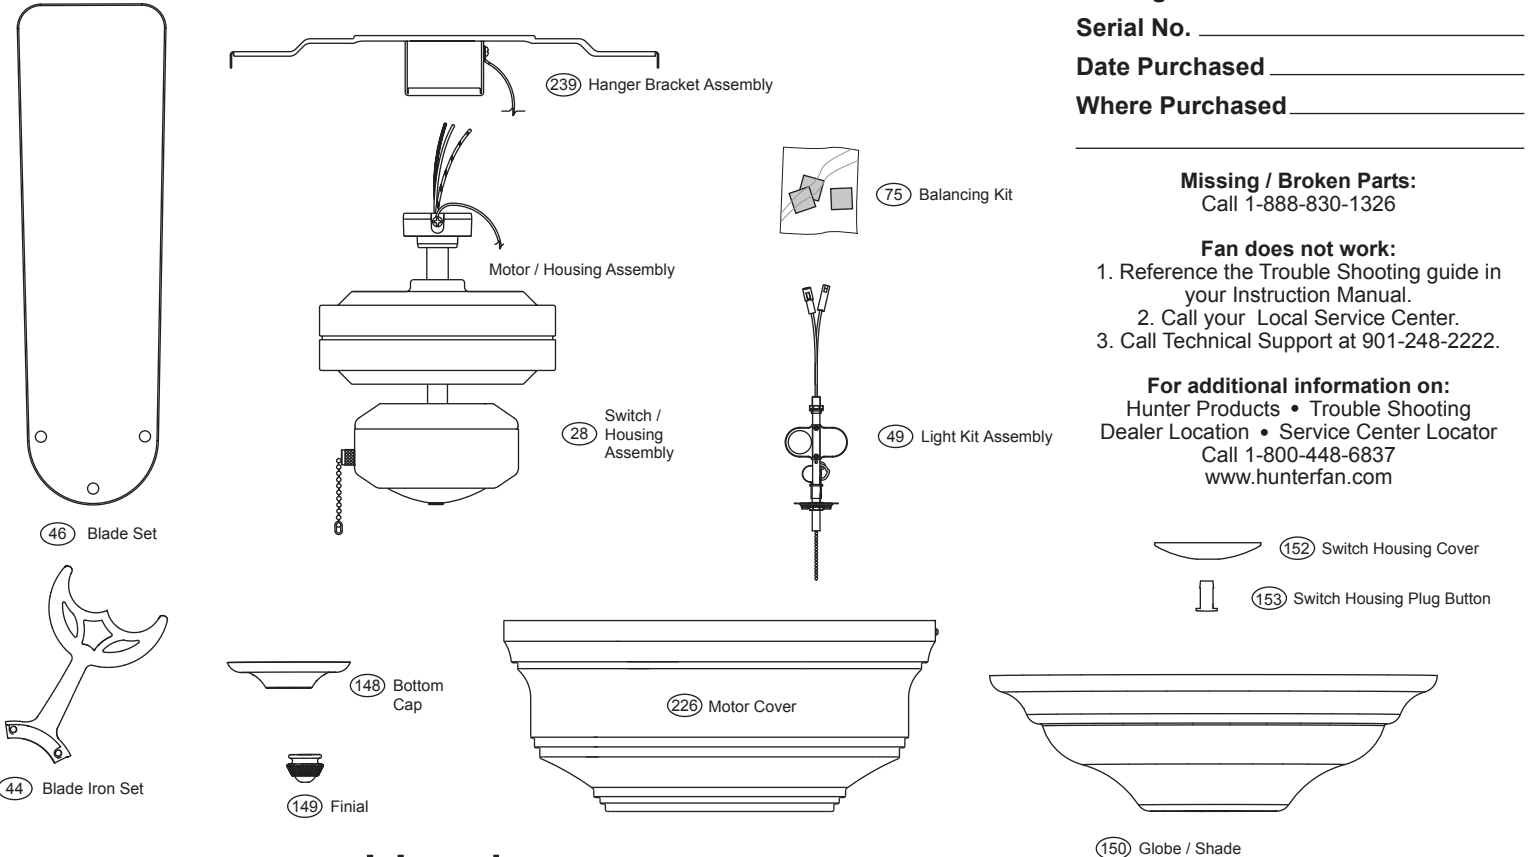

Hardware (Drawn to Scale)