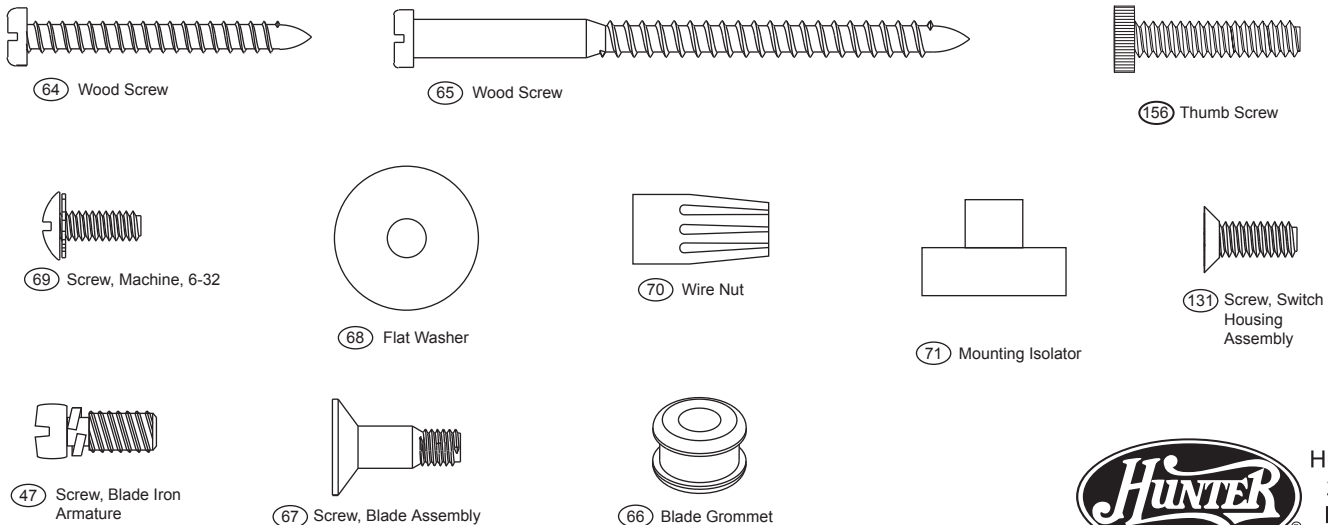

Hunter Fan Company
2500 Frisco Avenue
Memphis, TN 38114
www.hunterfan.com