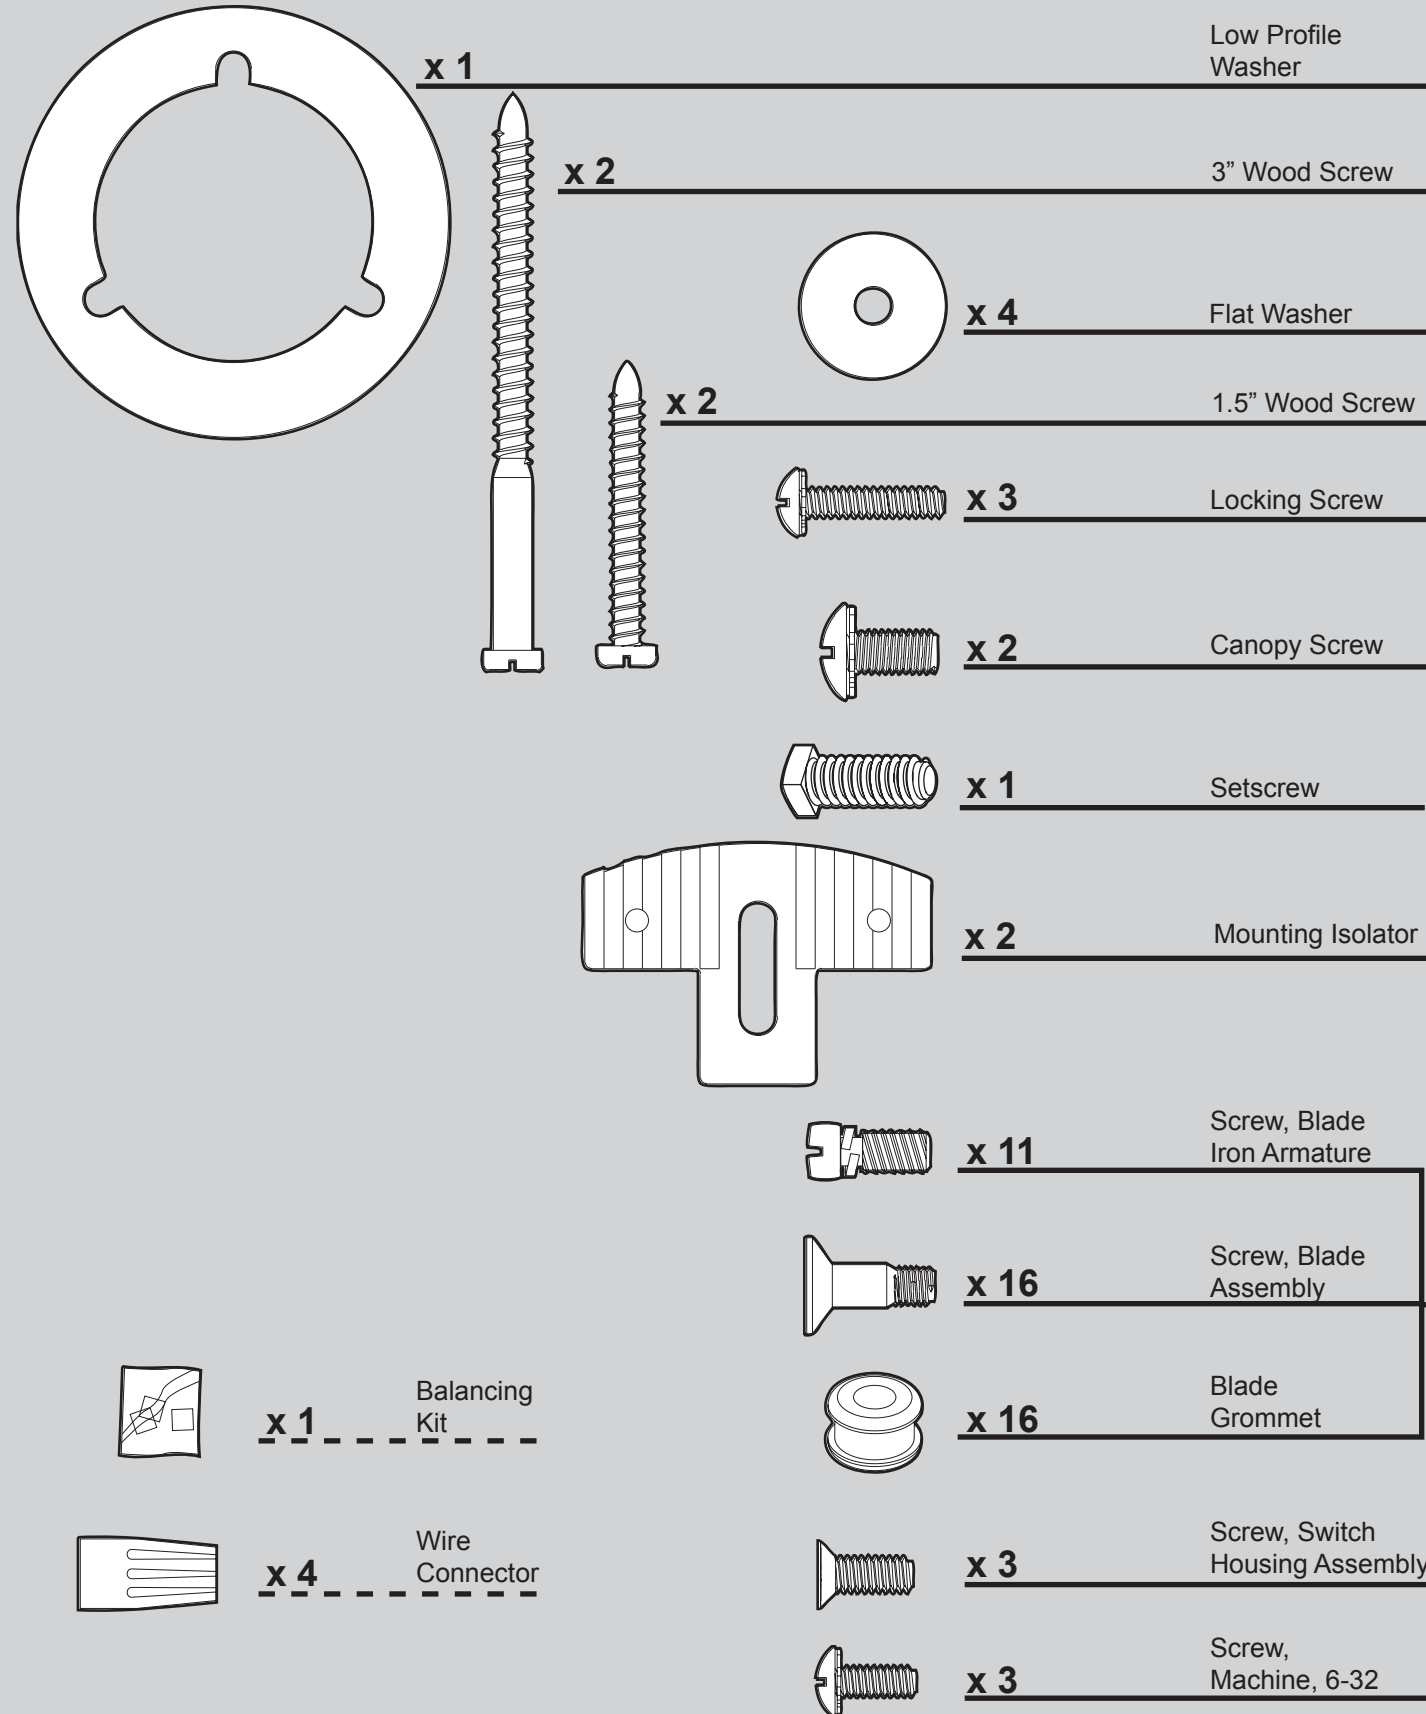

Hardware

(Drawn to Scale)