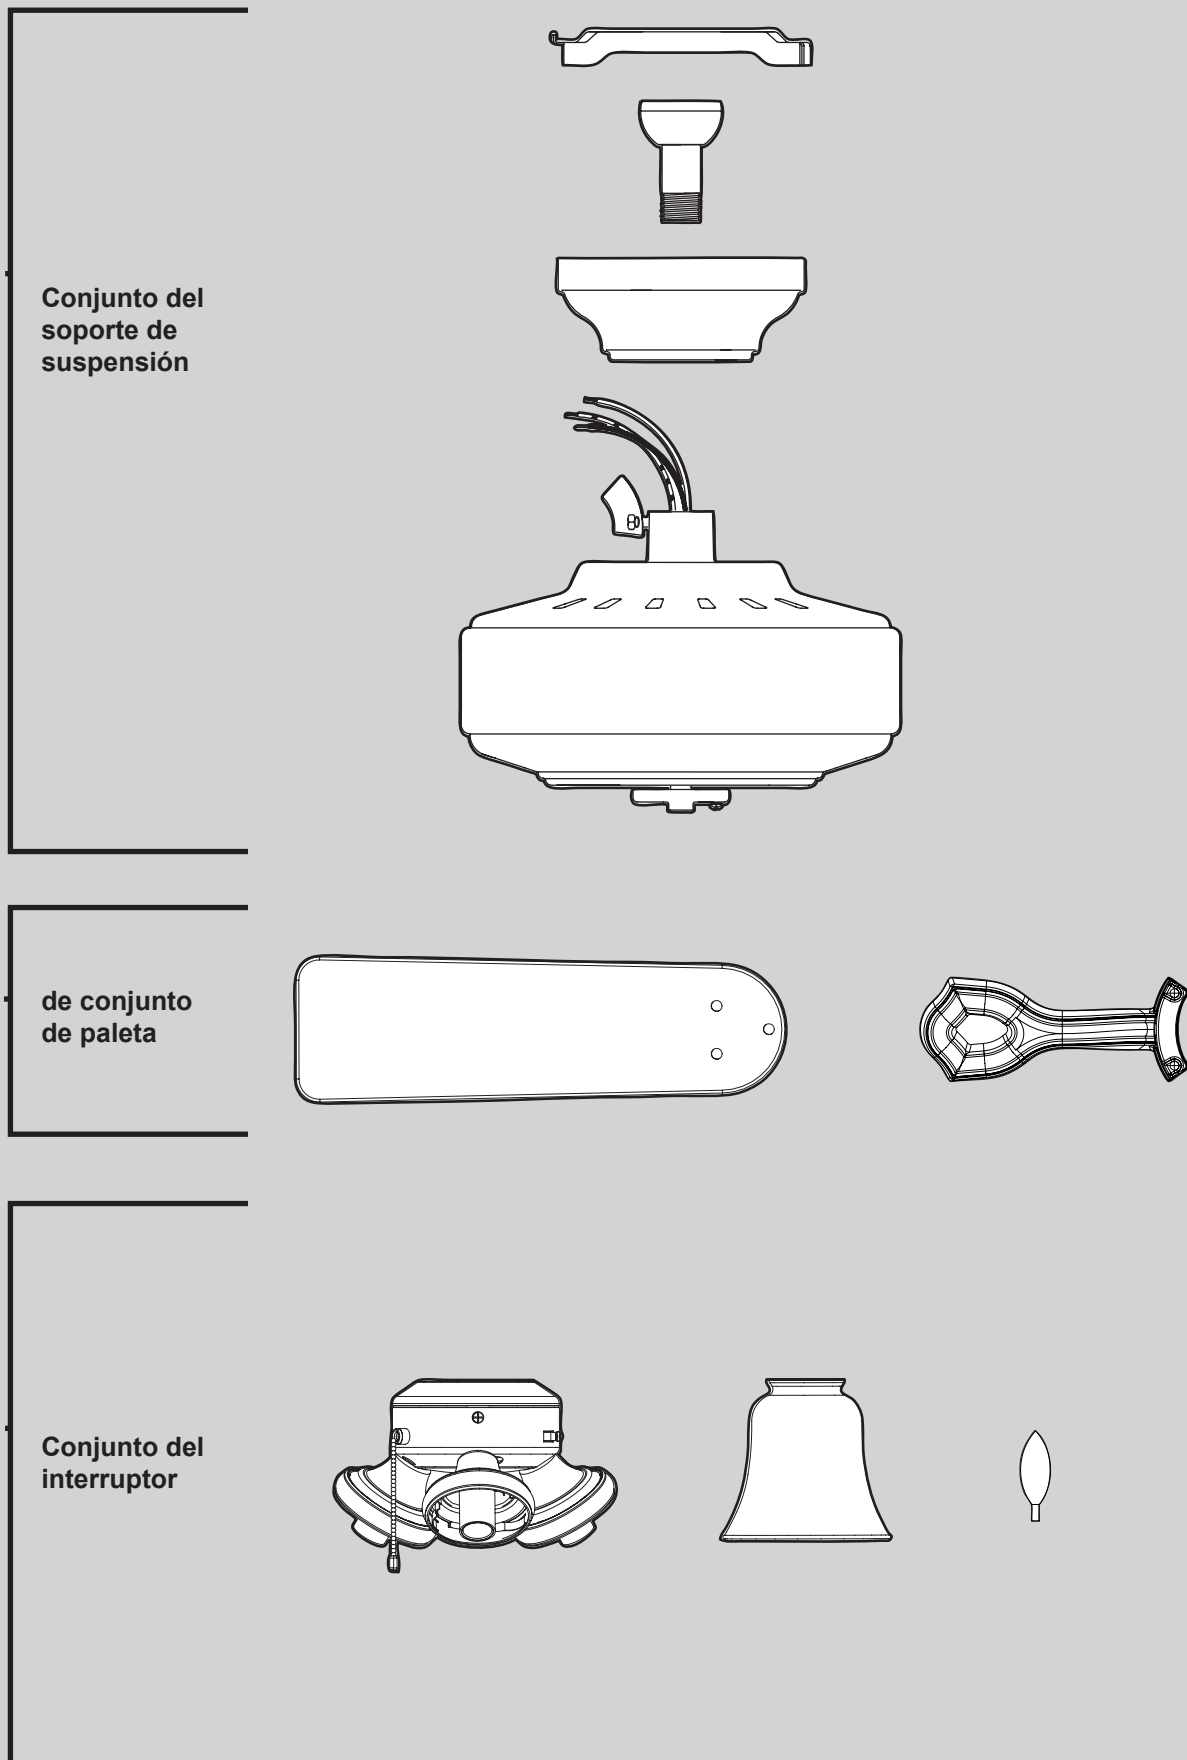

Piezas del ventilador

(no dibujadas a escala)