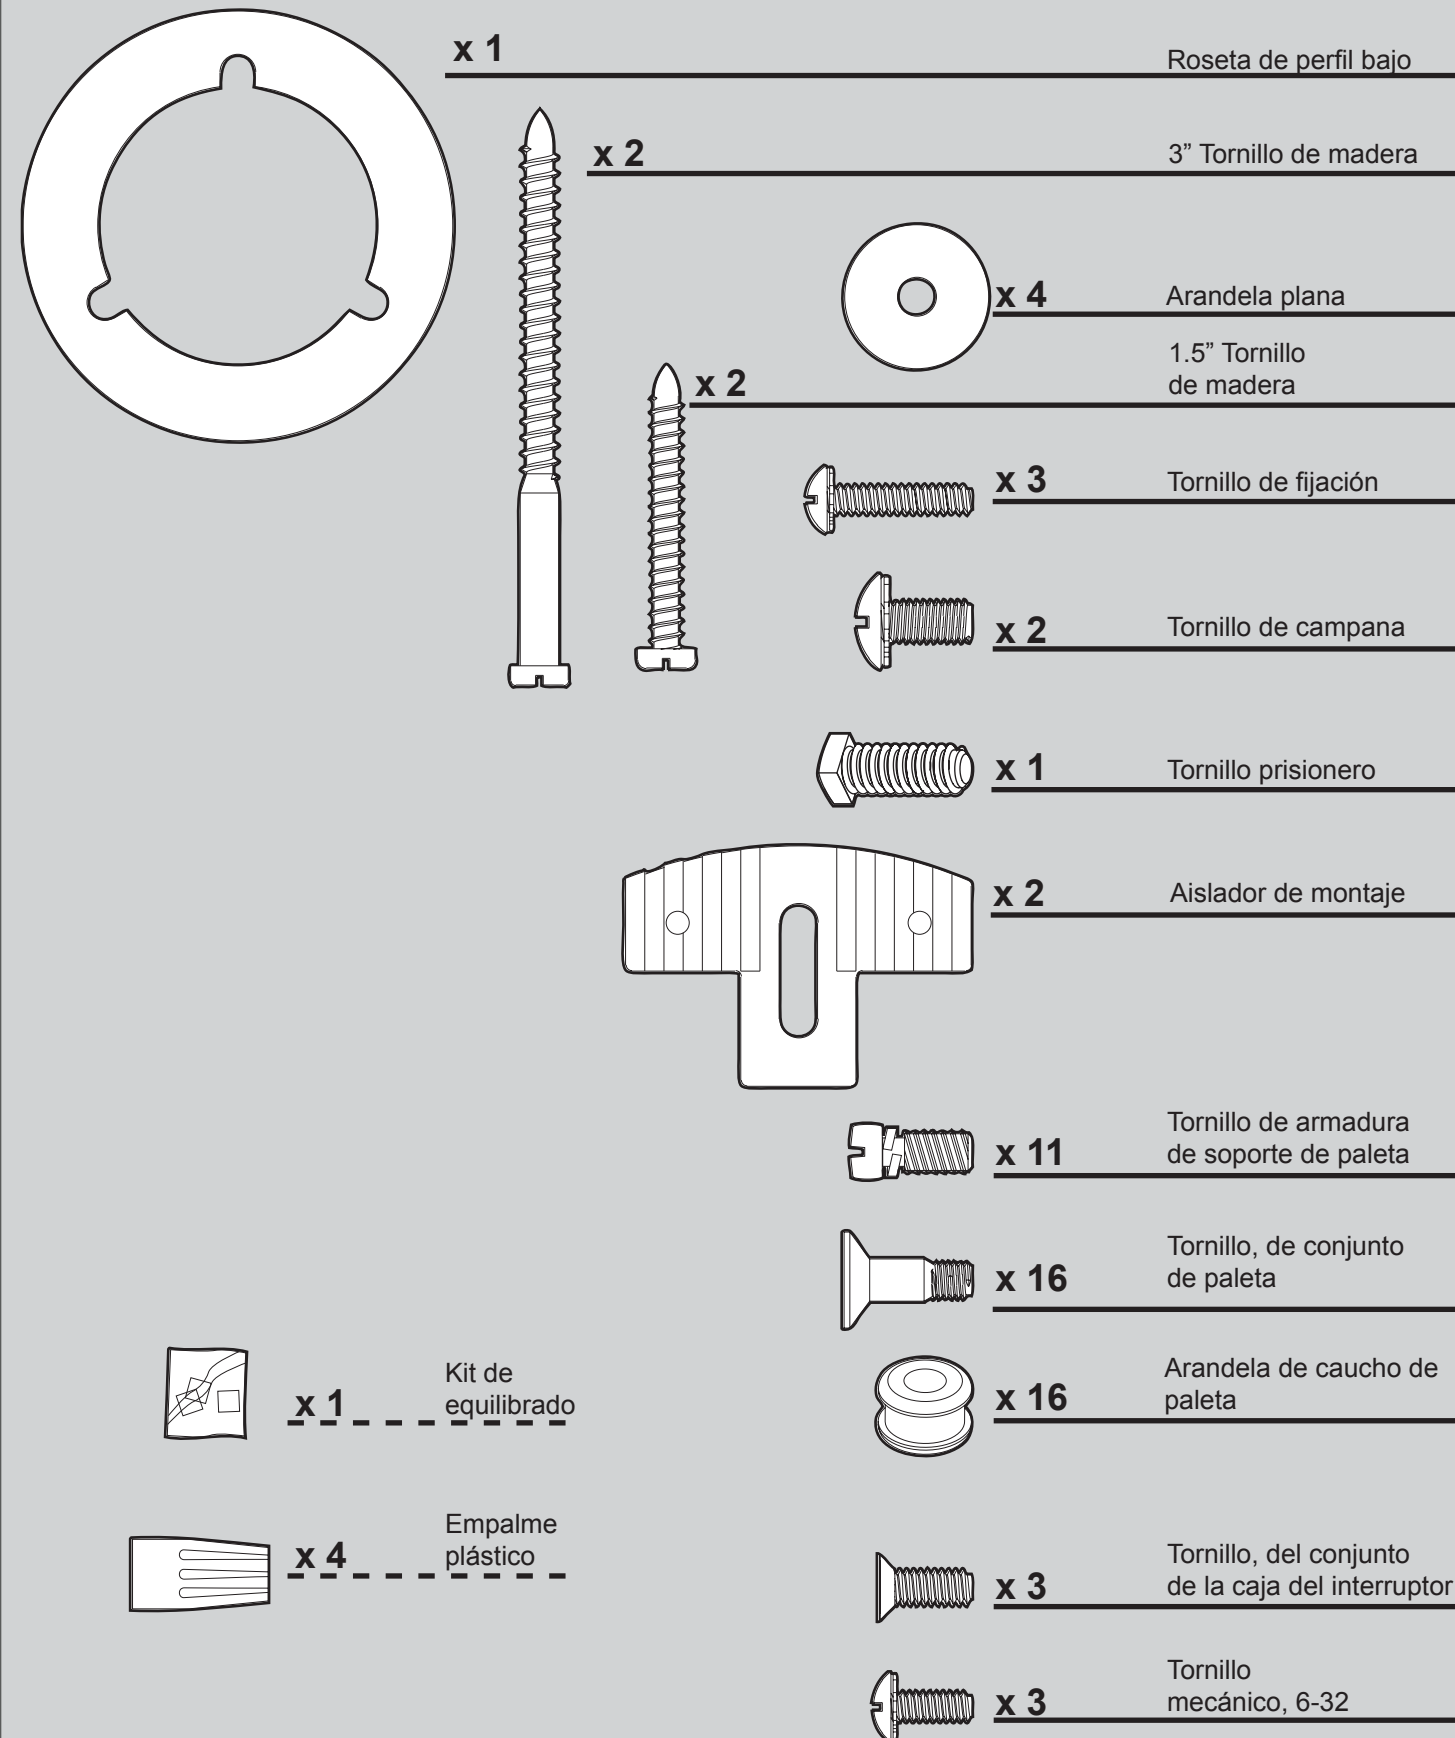

Materiales

(no dibujados a escala)