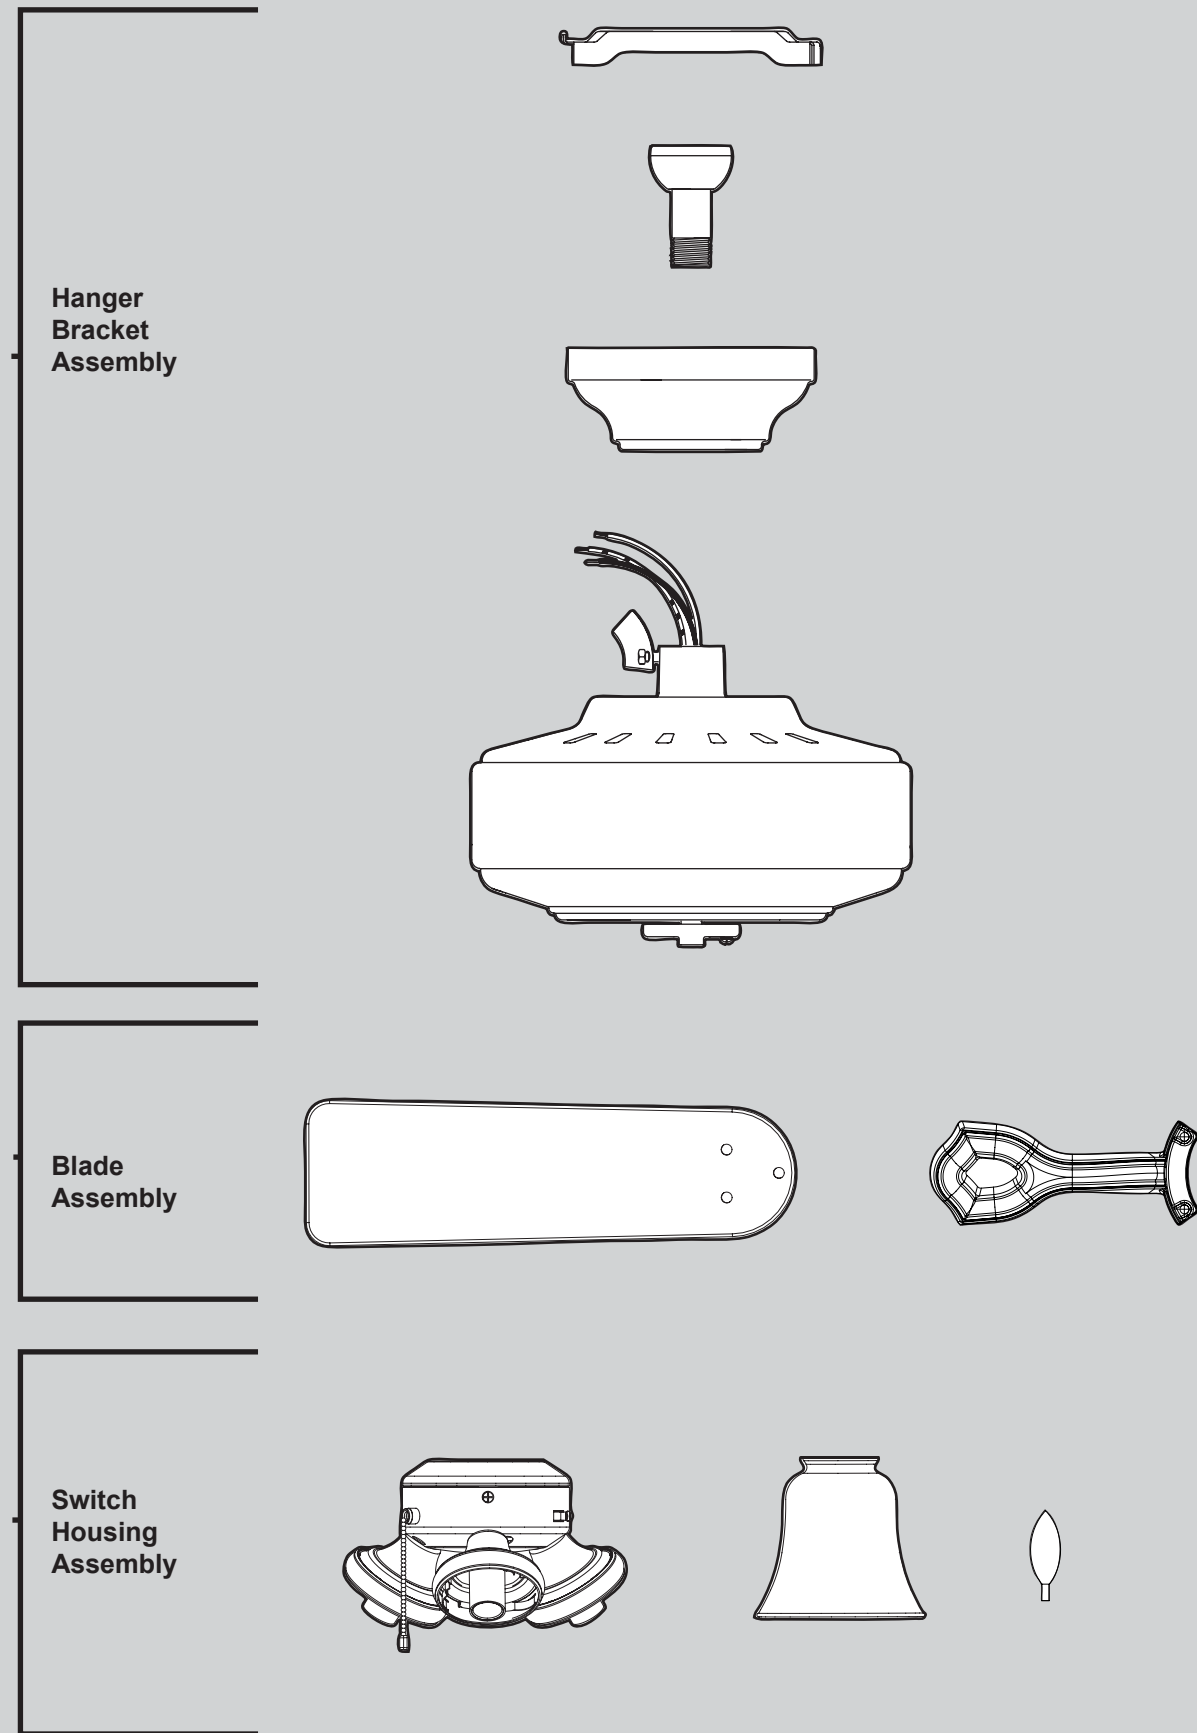

Fan Parts

(Not Drawn to Scale)