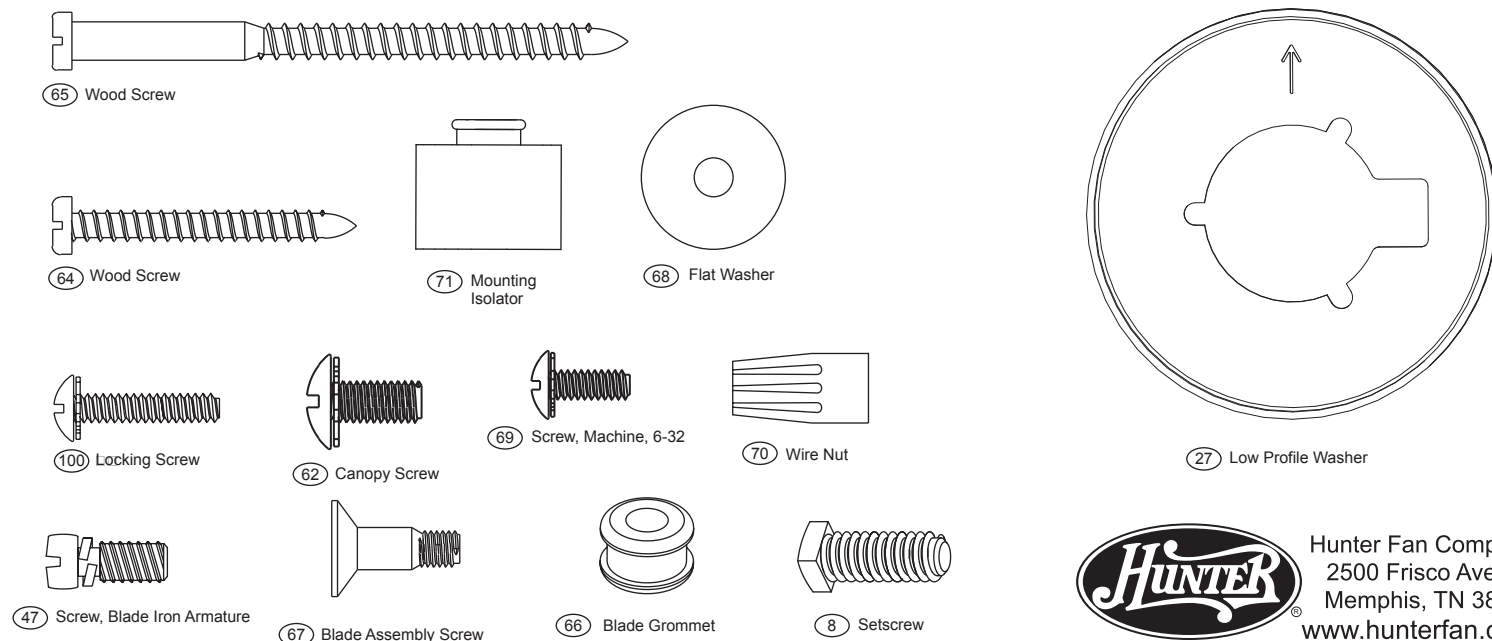

Missing / Broken Parts:
Call 1-888-830-1326

Fan does not work:
1. Reference the Trouble Shooting guide in your Instruction Manual.
2. Call your Local Service Center.
3. Call Technical Support at 901-248-2222.

For additional information on:
Hunter Products • Trouble Shooting
Dealer Location • Service Center Locator
Call 1-800-448-6837
www.hunterfan.com

Part List

		Model #	23689	23687
		Asm. Dwg. #	94924-01	94924-02
		Finish	Antique Brass	Antique Pewter
Item #	Item Name	Qty	Part #	Part #
1	* Hanging System Kit	1	94945-05-000	94945-14-000
2	Ceiling Plate	1	-----	-----
3	Canopy	1	-----	-----
4	Canopy Trim Ring	1	-----	-----
7	Hanger Ball / Downrod Assembly	1	-----	-----
8	Setscrew	1	-----	-----
27	Low Profile Washer	1	-----	-----
62	Canopy Screw	4	-----	-----
64	Wood Screw	2	-----	-----
65	Wood Screw	2	-----	-----
68	Flat Washer	4	-----	-----
71	Mounting Isolator	4	-----	-----
100	Locking Screw	3	-----	-----
28	* Switch Housing Assembly	1	93516-05-000	93516-14-000
44	Blade Iron Set	1	95172-05-121	95172-05-306
46	Blade Set	1	74438-13-000	75147-23-000
47	Screw, Blade Iron Armature	10	63755-05-232	63755-05-247
60	* Hardware Kit	1	94924-00-860	94924-00-861
66	Blade Grommet	16	05989-01-000	05989-01-000
67	Blade Assembly Screw	16	63730-07-232	63730-07-247
69	Screw, Machine, 6-32	3	74506-36-232	74506-36-247
70	Wire Nut	4	05172-01-000	05172-01-000
75	Balancing Kit	1	07570-01-000	07570-01-000
86	Remote Control Receiver	1	85482-01-000	85482-01-000
87	Remote Control Transmitter	1	85094-01-000	85094-01-000
88	Remote Control Cradle	1	85093-01-000	85093-01-000
150	Globe / Shade	4	73588-03-000	73588-05-000

Hunter Fan Company
2500 Frisco Avenue
Memphis, TN 38114

98000-01-415
2/4/04