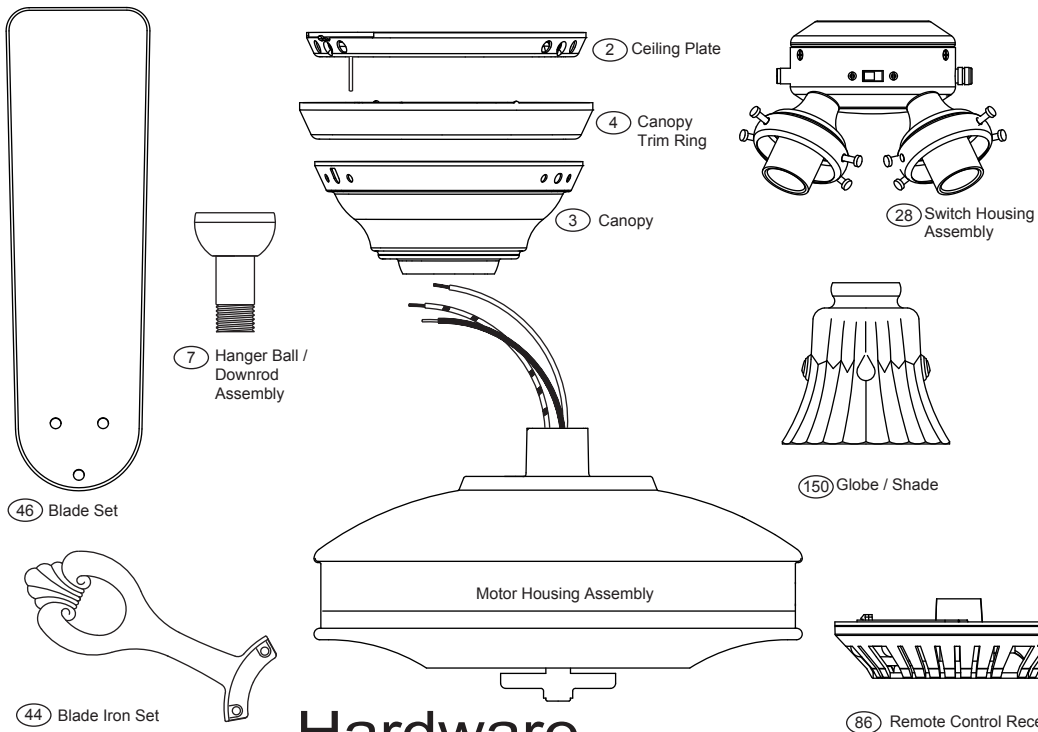

PARTS GUIDE

Using the Parts Guide below, check to make sure all parts are included in the box.
If parts are missing or damaged call 1-888-830-1326.
PLEASE DO NOT RETURN THIS PRODUCT TO THE STORE.

Before installing your fan, record the following information for your records and warranty assistance.

Model Name _____
Catalog No. _____
Serial No. _____
Date Purchased _____
Where Purchased _____

Fan Parts (Not Drawn to Scale)

Hardware (Drawn to Scale)