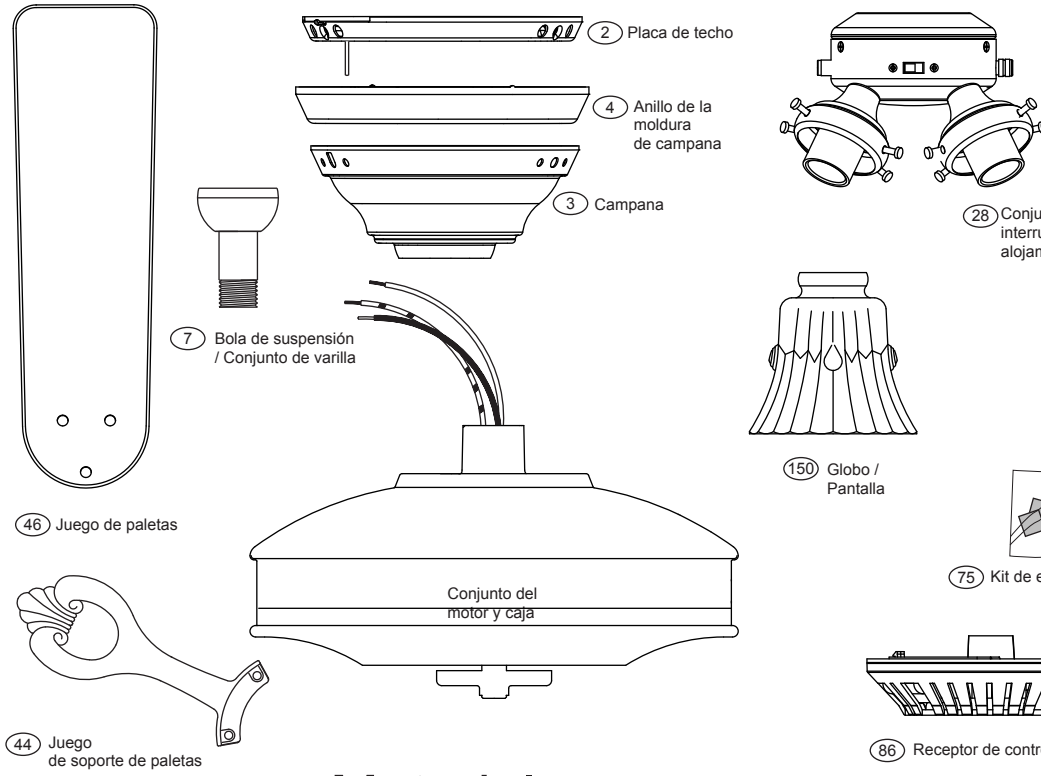

GUÍA DE PIEZAS

Use la Guía de Piezas de abajo para verificar que todas las piezas estén incluidas en la caja.

Si alguna pieza falta o está dañada, llame al teléfono 1-888-830-1326.

POR FAVOR NO DEVUELVA ESTE PRODUCTO A LA TIENDA DONDE LO COMPRÓ.

Antes de instalar su ventilador, anote la información siguiente para sus archivos y asistencia con la garantía.

Piezas del ventilador (no dibujadas a escala)

Nombre del modelo _____
No. de catálogo _____
No. de serie _____
Fecha de compra _____
Lugar de compra _____

Si alguna pieza falta o está rota:
Llame al teléfono 1-888-830-1326

Si el ventilador no funciona:
1. Consulte la guía de localización de fallas en su manual de instrucciones.
2. Llame a su centro local de servicio.
3. Llame al teléfono 901-248-2222 para obtener asistencia técnica.

Para informaciones adicionales acerca de:
Productos Hunter • Localización de fallas
Localización de distribuidores
Localización de centros de servicio
Llame al teléfono 1-800-448-6837
www.hunterfan.com

Materiales (dibujados a escala)