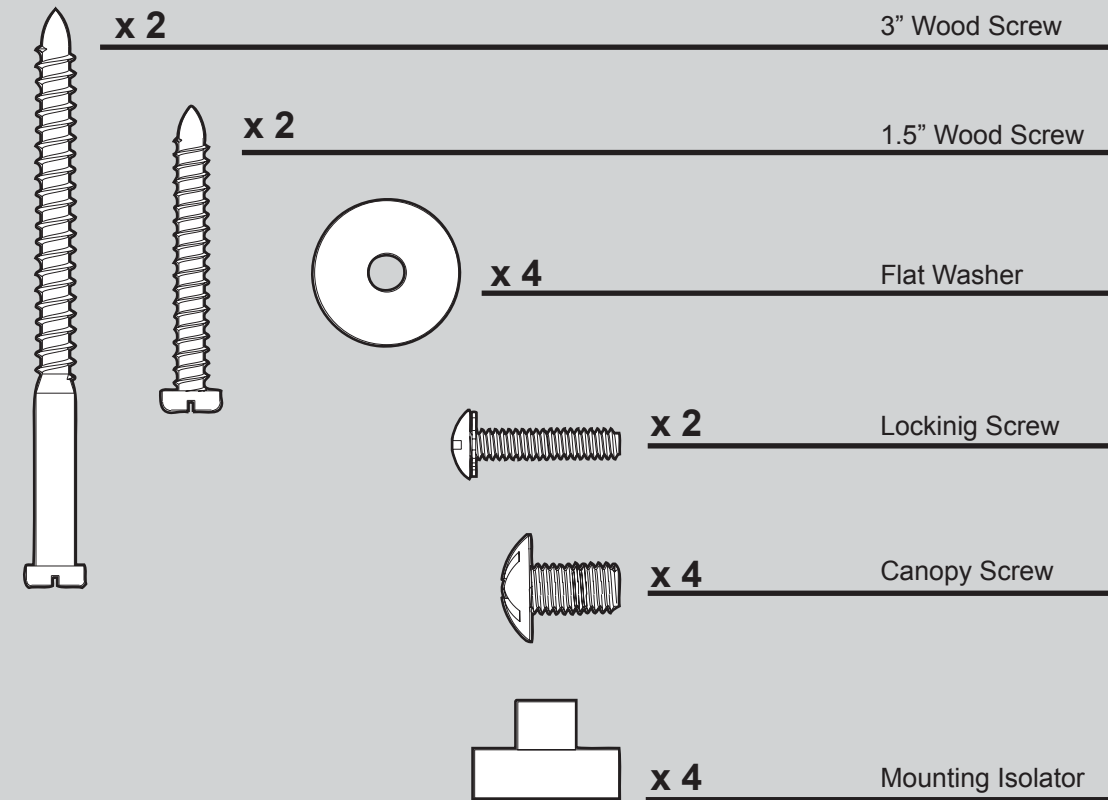

THIS PARTS GUIDE IS FOR REFERENCE ONLY.

REFER TO THE INSTALLATION MANUAL FOR FULL ASSEMBLY INSTRUCTIONS.

Hanger Bracket Assembly

Blade Assembly

Switch Housing Assembly

Parts List	Model #	23903	23898	23908	23909
	Asm. Dwg. #	99601-01	99601-02	99601-03	99601-04
	Finish	Antique Pewter	Provencial Gold	Brushed Bronze	White
Item Name	Qty	Part #	Part #	Part #	Part #
Ceiling Plate	1	73846-01	73846-01	73846-01	73846-01
Motor Housing	1	92511-03	92511-03	92511-03	92511-03
Housing Cover Screw	4	74508-37	74508-37	74508-37	74508-37
Wood Screw 1.5"	2	06512-01	06512-01	06512-01	06512-01
Wood Screw 3"	2	03144-03	03144-03	03144-03	03144-03
Locking Screw	2	74508-06	74508-06	74508-06	74508-06
Flat Washer	4	06301-01	06301-01	06301-01	06301-01
Mounting Isolator	4	67290-01	67290-01	67290-01	67290-01
Light Kit Assembly	1	99602-14	99602-26	99602-72	99602-03
Globe/Shade	3	G0088-01	G0088-02	G0088-03	G0088-04
Light bulb / Bulb	3	77646-04	77646-04	77646-04	77646-04
Blade Iron Set	1	99676-05	99676-05	99676-05	99676-05
Blade Set	1	G0761-27	G0761-28	G0761-29	G0761-49
Screw, Blade Iron Armature	11	63755-05	63755-05	63755-05	63755-05
Hardware Kit	1	99601-00-860	99601-00-861	99601-00-862	99601-00-863
Blade Grommet					
Blade Assembly Screw					
Screw, Machine, 6-32					
Wire Connector					
Screw, Switch Housing Assembly					
Pull Chain	2	63756-42	63756-42	63756-42	63756-42
Pull Chain Pendant	1	G0090-01	G0090-01	G0090-01	G0090-01
Pull Chain Pendant	1	G0091-01	G0091-01	G0091-01	G0091-01
Globe Assembly Nut	3	75990-01	75990-01	75990-01	75990-01
Balancing Kit	1	65666-01	65666-01	65666-01	65666-01