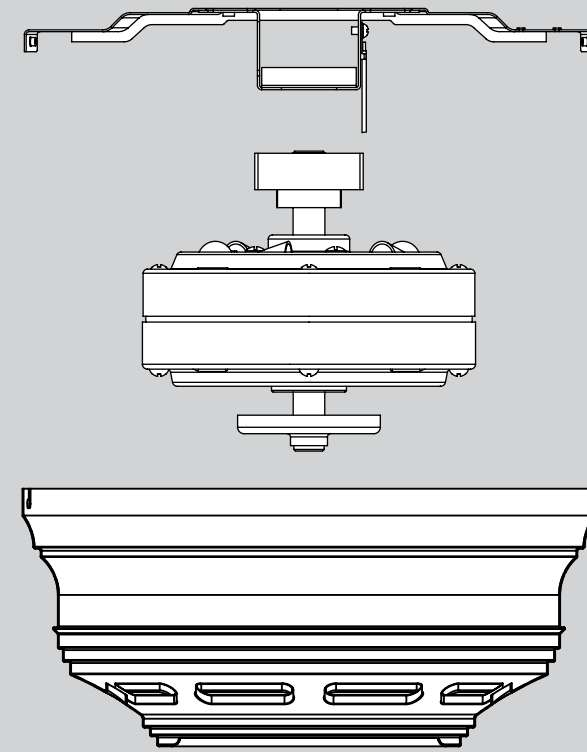

Hardware

(Drawn to Scale)

Fan Parts

(Not Drawn to Scale)

PARTS GUIDE

Hunter

Using this Parts Guide, make sure all parts are included in the box.
If parts are missing, DO NOT RETURN

THIS ITEM TO THE STORE, call 888-830-1326 for assistance.

THIS PARTS GUIDE IS FOR REFERENCE ONLY.

REFER TO THE INSTALLATION MANUAL FOR FULL ASSEMBLY INSTRUCTIONS.

Hanger Bracket Assembly

Blade Assembly

Switch Housing Assembly

Parts List	Model #	23903	23898	23908	23909
	Asm. Dwg. #	99601-01	99601-02	99601-03	99601-04
	Finish	Antique Pewter	Provencial Gold	Brushed Bronze	White
Item Name	Qty	Part #	Part #	Part #	Part #
Ceiling Plate	1	73846-01	73846-01	73846-01	73846-01
Motor Housing	1	92511-03	92511-03	92511-03	92511-03
Housing Cover Screw	4	74508-37	74508-37	74508-37	74508-37
Wood Screw 1.5"	2	06512-01	06512-01	06512-01	06512-01
Wood Screw 3"	2	03144-03	03144-03	03144-03	03144-03
Locking Screw	2	74508-06	74508-06	74508-06	74508-06
Flat Washer	4	06301-01	06301-01	06301-01	06301-01
Mounting Isolator	4	67290-01	67290-01	67290-01	67290-01
Light Kit Assembly	1	99602-14	99602-26	99602-72	99602-03
Globe/Shade	3	G0088-01	G0088-02	G0088-03	G0088-04
Light bulb / Bulb	3	77646-04	77646-04	77646-04	77646-04
Blade Iron Set	1	99676-05	99676-05	99676-05	99676-05
Blade Set	1	G0761-27	G0761-28	G0761-29	G0761-49
Screw, Blade Iron Armature	11	63755-05	63755-05	63755-05	63755-05
Hardware Kit	1	99601-00-860	99601-00-861	99601-00-862	99601-00-863
Blade Grommet					
Blade Assembly Screw					
Screw, Machine, 6-32					
Wire Connector					
Screw, Switch Housing Assembly					
Pull Chain	2	63756-42	63756-42	63756-42	63756-42
Pull Chain Pendant	1	G0090-01	G0090-01	G0090-01	G0090-01
Pull Chain Pendant	1	G0091-01	G0091-01	G0091-01	G0091-01
Globe Assembly Nut	3	75990-01	75990-01	75990-01	75990-01
Balancing Kit	1	65666-01	65666-01	65666-01	65666-01