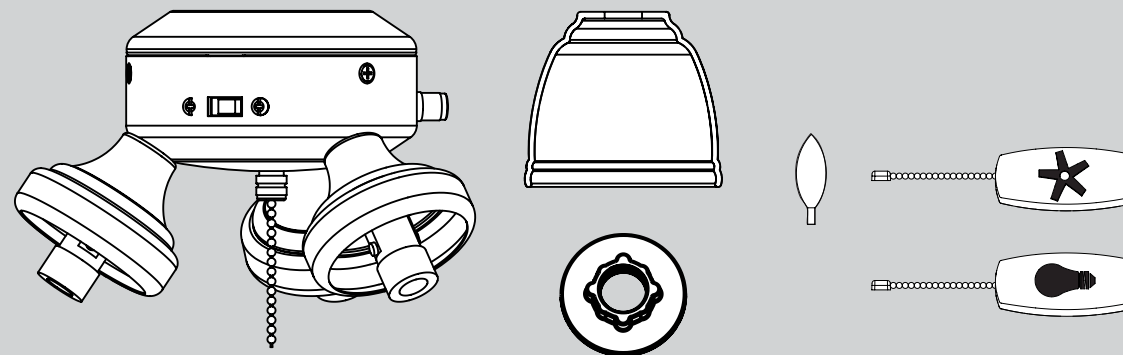

THIS PARTS GUIDE IS FOR REFERENCE ONLY.

REFER TO THE INSTALLATION MANUAL FOR FULL ASSEMBLY INSTRUCTIONS.

Hanger Bracket Assembly

Blade Assembly

Switch Housing Assembly

Parts List	Model #	23903	23898	23908	23909
	Asm. Dwg. #	99601-01	99601-02	99601-03	99601-04
	Finish	Antique Pewter	Provencial Gold	Brushed Bronze	White
Item Name	Qty	Part #	Part #	Part #	Part #
Ceiling Plate	1	73846-01	73846-01	73846-01	73846-01
Motor Housing	1	92511-03	92511-03	92511-03	92511-03
Housing Cover Screw	4	74508-37	74508-37	74508-37	74508-37
Wood Screw 1.5"	2	06512-01	06512-01	06512-01	06512-01
Wood Screw 3"	2	03144-03	03144-03	03144-03	03144-03
Locking Screw	2	74508-06	74508-06	74508-06	74508-06
Flat Washer	4	06301-01	06301-01	06301-01	06301-01
Mounting Isolator	4	67290-01	67290-01	67290-01	67290-01
Light Kit Assembly	1	99602-14	99602-26	99602-72	99602-03
Globe/Shade	3	G0088-01	G0088-02	G0088-03	G0088-04
Light bulb / Bulb	3	77646-04	77646-04	77646-04	77646-04
Blade Iron Set	1	99676-05	99676-05	99676-05	99676-05
Blade Set	1	G0761-27	G0761-28	G0761-29	G0761-49
Screw, Blade Iron Armature	11	63755-05	63755-05	63755-05	63755-05
Hardware Kit	1	99601-00-860	99601-00-861	99601-00-862	99601-00-863
Blade Grommet					
Blade Assembly Screw					
Screw, Machine, 6-32					
Wire Connector					
Screw, Switch Housing Assembly					
Pull Chain	2	63756-42	63756-42	63756-42	63756-42
Pull Chain Pendant	1	G0090-01	G0090-01	G0090-01	G0090-01
Pull Chain Pendant	1	G0091-01	G0091-01	G0091-01	G0091-01
Globe Assembly Nut	3	75990-01	75990-01	75990-01	75990-01
Balancing Kit	1	65666-01	65666-01	65666-01	65666-01