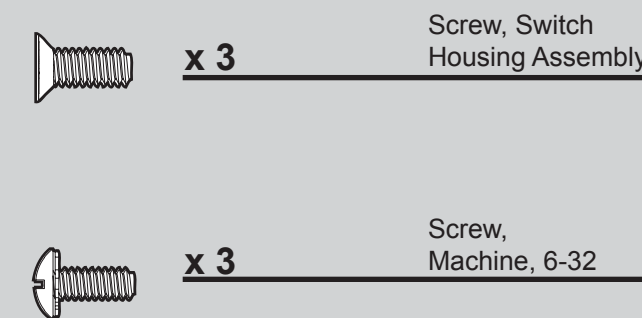

THIS PARTS GUIDE IS FOR REFERENCE ONLY.

REFER TO THE INSTALLATION MANUAL FOR FULL ASSEMBLY INSTRUCTIONS.

Hanger Bracket Assembly

Blade Assembly

Switch Housing Assembly

Parts List	Model #	23903	23898	23908	23909
	Asm. Dwg. #	99601-01	99601-02	99601-03	99601-04
	Finish	Antique Pewter	Provencial Gold	Brushed Bronze	White
Item Name	Qty	Part #	Part #	Part #	Part #
Ceiling Plate	1	73846-01	73846-01	73846-01	73846-01
Motor Housing	1	92511-03	92511-03	92511-03	92511-03
Housing Cover Screw	4	74508-37	74508-37	74508-37	74508-37
Wood Screw 1.5"	2	06512-01	06512-01	06512-01	06512-01
Wood Screw 3"	2	03144-03	03144-03	03144-03	03144-03
Locking Screw	2	74508-06	74508-06	74508-06	74508-06
Flat Washer	4	06301-01	06301-01	06301-01	06301-01
Mounting Isolator	4	67290-01	67290-01	67290-01	67290-01
Light Kit Assembly	1	99602-14	99602-26	99602-72	99602-03
Globe/Shade	3	G0088-01	G0088-02	G0088-03	G0088-04
Light bulb / Bulb	3	77646-04	77646-04	77646-04	77646-04
Blade Iron Set	1	99676-05	99676-05	99676-05	99676-05
Blade Set	1	G0761-27	G0761-28	G0761-29	G0761-49
Screw, Blade Iron Armature	11	63755-05	63755-05	63755-05	63755-05
Hardware Kit	1	99601-00-860	99601-00-861	99601-00-862	99601-00-863
Blade Grommet					
Blade Assembly Screw					
Screw, Machine, 6-32					
Wire Connector					
Screw, Switch Housing Assembly					
Pull Chain	2	63756-42	63756-42	63756-42	63756-42
Pull Chain Pendant	1	G0090-01	G0090-01	G0090-01	G0090-01
Pull Chain Pendant	1	G0091-01	G0091-01	G0091-01	G0091-01
Globe Assembly Nut	3	75990-01	75990-01	75990-01	75990-01
Balancing Kit	1	65666-01	65666-01	65666-01	65666-01