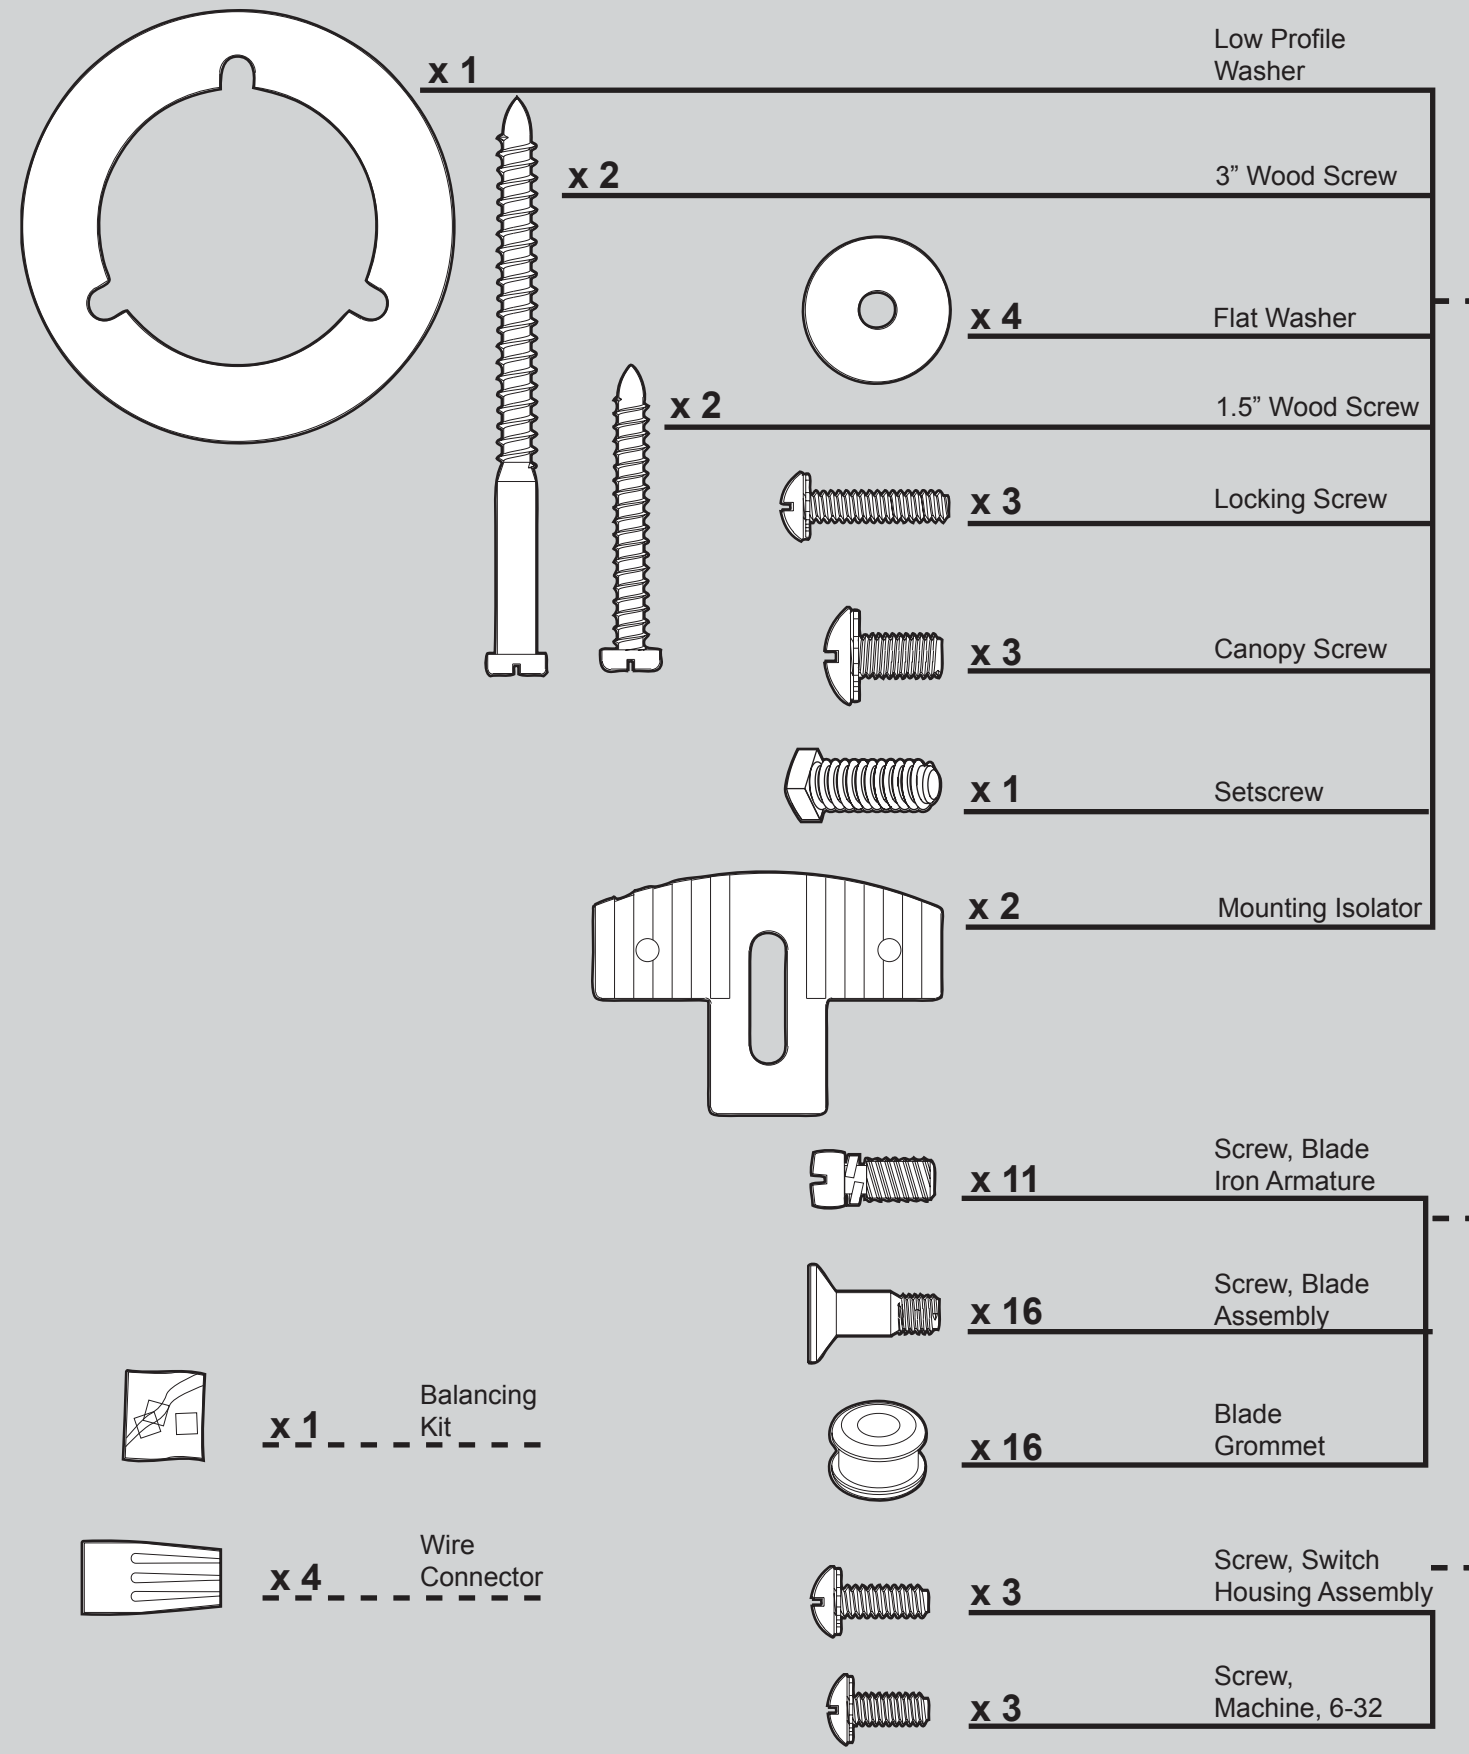

Hardware

(Drawn to Scale)