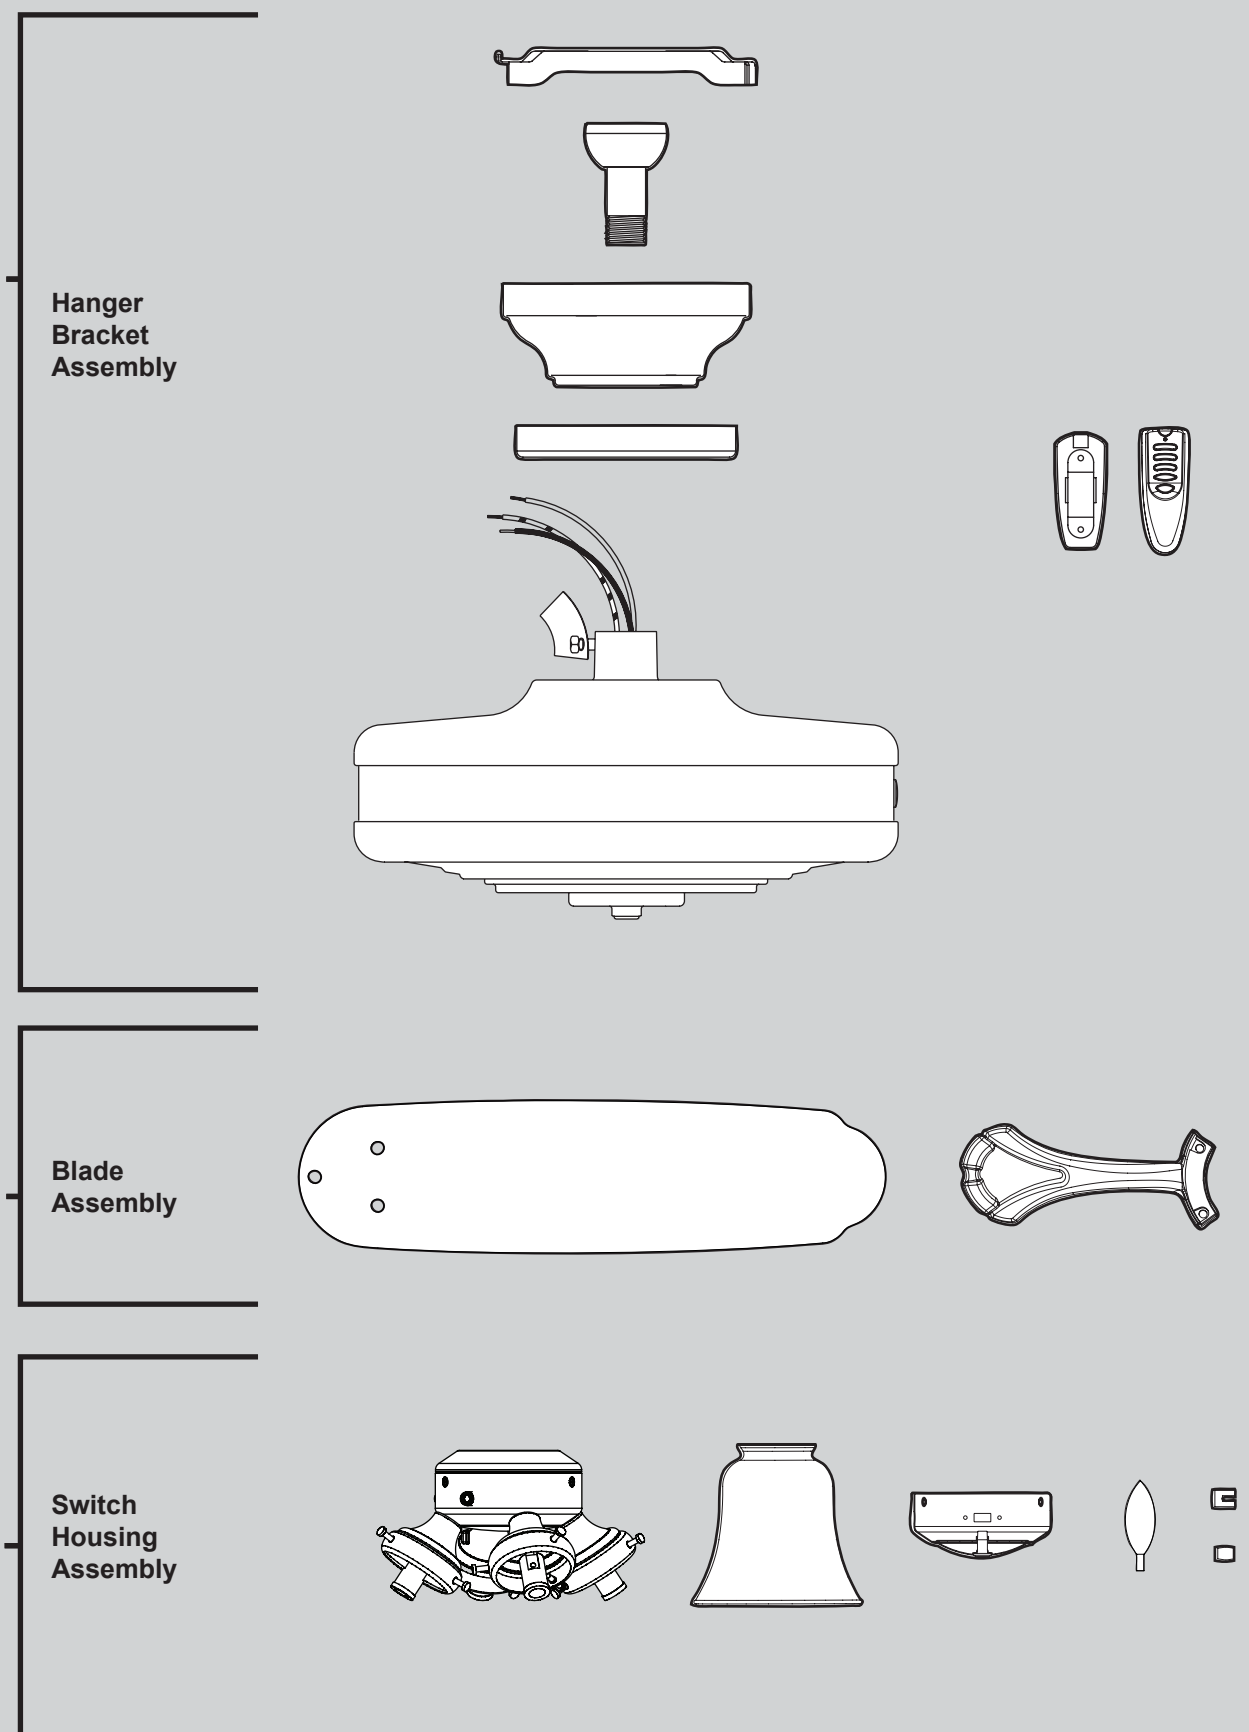

Fan Parts

(Not Drawn to Scale)