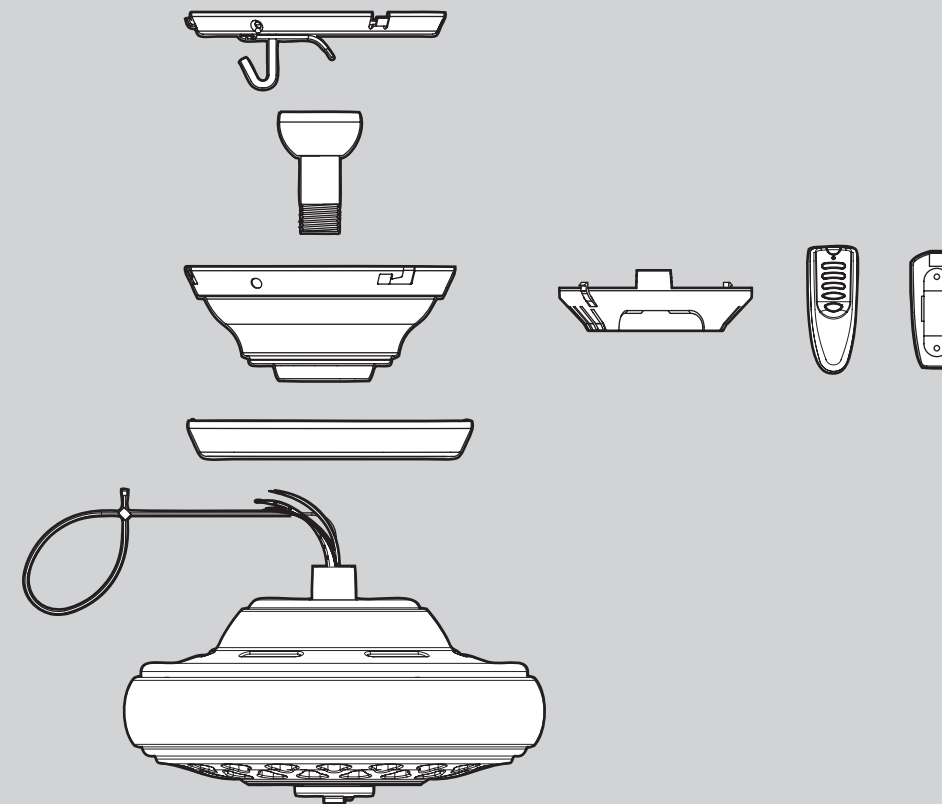

Setscrew

Mounting Isolator

Screw, Blade Iron Armature

Screw, Blade Assembly

Blade Grommet

Screw, Switch Housing Assembly

Screw, Machine, 6-32

Fan Parts

(Not Drawn to Scale)

Hanger Bracket Assembly

Blade Assembly

Switch Housing Assembly

PARTS GUIDE

Hunter

Using this Parts Guide, make sure all parts are included in the box.

If parts are missing, DO NOT RETURN

THIS ITEM TO THE STORE, call 866-268-1936 for assistance.

THIS PARTS GUIDE IS FOR REFERENCE ONLY.

REFER TO THE INSTALLATION MANUAL FOR FULL ASSEMBLY INSTRUCTIONS.

Parts List

Item Name	Qty	Part #
* Hanging System Kit		
Ceiling Plate	1	94946-67
Canopy		
Canopy Trim Ring		
Hanger Ball / Downrod Assembly		
Setscrew		
Low Profile Washer		
Canopy Screw		
Wood Screw		
Flat Washer		
Mounting Isolator		
* Screw, Low Profile		
Switch Housing Assembly	1	97718-67
Blade Iron Set	1	97276-05
Blade Set	1	75885-39
Screw, Blade Iron Armature	10	63755-05
Hardware Kit	1	97717-00-860
Blade Grommet		
Blade Assembly Screw		
Screw, Machine, 6-32		
Wire Connector		
Screw, Switch Housing Assembly		
Dummy Terminal, Male	1	08198-01
Dummy Terminal, Female	1	08200-01
Cap, Switch Housing	1	73853-01
Plug Button	1	73854-01
Balancing Kit	1	07570-01
Remote Control Receiver	1	85482-03
Remote Control Transmitter	1	85095-02
Remote Control Cradle	1	85093-01
Cap, Finial	1	73697-07
Finial	1	07613-03
Light Bulb	2	77646-04
Globe/Shade	1	84669-02