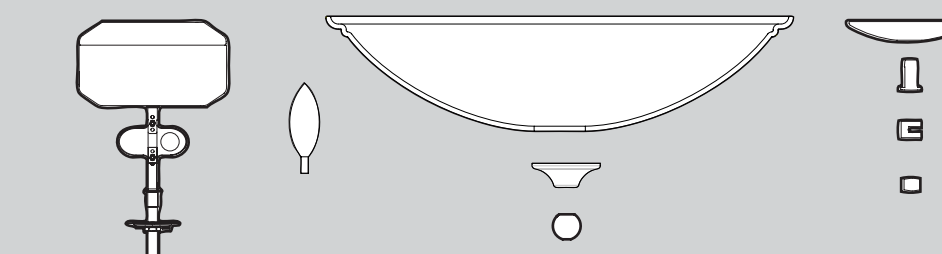

(Not Drawn to Scale)

Hanger Bracket Assembly

Blade Assembly

Switch Housing Assembly

PARTS GUIDE

Hunter

Using this Parts Guide, make sure all parts are included in the box.

If parts are missing, DO NOT RETURN

THIS ITEM TO THE STORE, call 866-268-1936 for assistance.

THIS PARTS GUIDE IS FOR REFERENCE ONLY.

REFER TO THE INSTALLATION MANUAL FOR FULL ASSEMBLY INSTRUCTIONS.

Parts List

Item Name	Qty	Part #
* Hanging System Kit		
Ceiling Plate	1	94946-67
Canopy		
Canopy Trim Ring		
Hanger Ball / Downrod Assembly		
Setscrew		
Low Profile Washer		
Canopy Screw		
Wood Screw		
Flat Washer		
Mounting Isolator		
* Screw, Low Profile		
Switch Housing Assembly	1	97718-67
Blade Iron Set	1	97276-05
Blade Set	1	75885-39
Screw, Blade Iron Armature	10	63755-05
Hardware Kit	1	97717-00-860
Blade Grommet		
Blade Assembly Screw		
Screw, Machine, 6-32		
Wire Connector		
Screw, Switch Housing Assembly		
Dummy Terminal, Male	1	08198-01
Dummy Terminal, Female	1	08200-01
Cap, Switch Housing	1	73853-01
Plug Button	1	73854-01
Balancing Kit	1	07570-01
Remote Control Receiver	1	85482-03
Remote Control Transmitter	1	85095-02
Remote Control Cradle	1	85093-01
Cap, Finial	1	73697-07
Finial	1	07613-03
Light Bulb	2	77646-04
Globe/Shade	1	84669-02