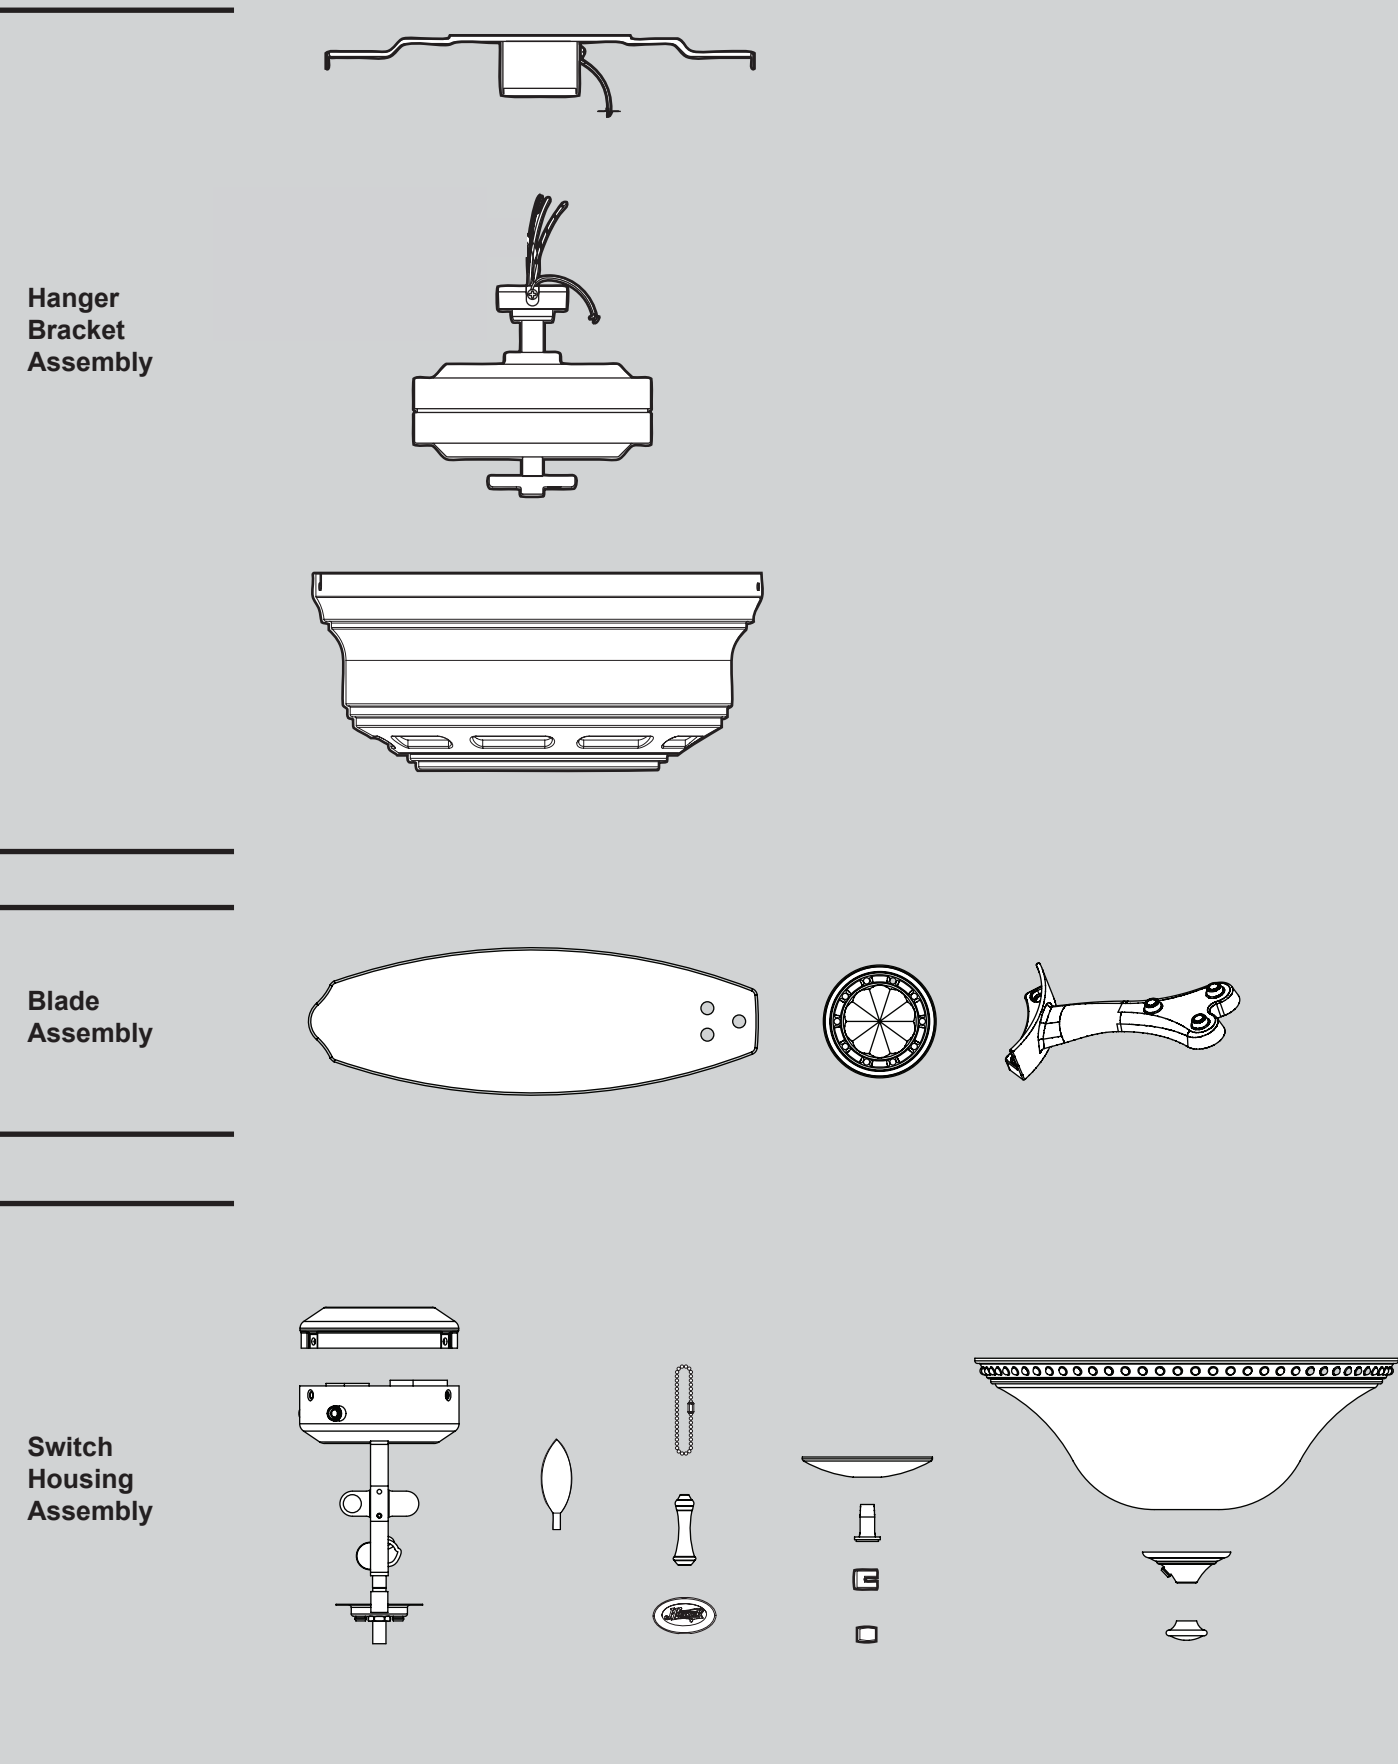

Fan Parts

(Not Drawn to Scale)