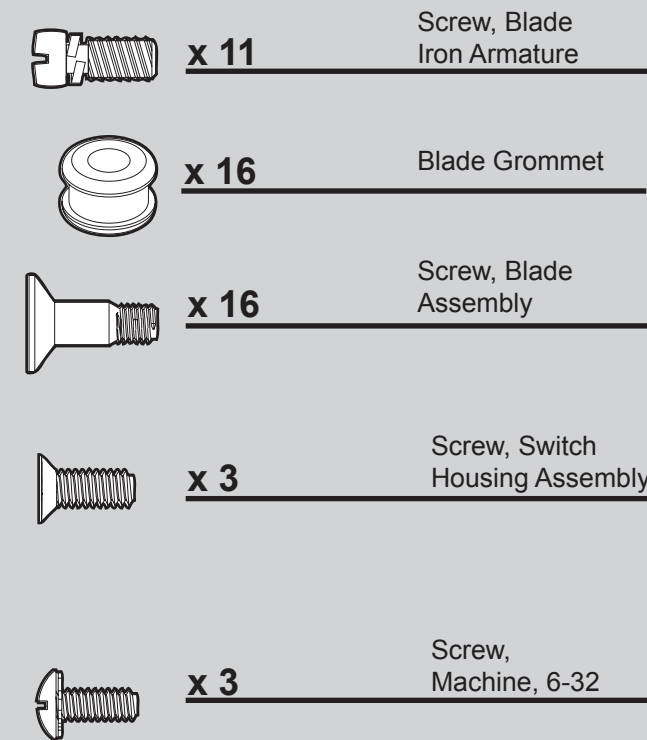

Hardware

(Drawn to Scale)

Fan Parts

(Not Drawn to Scale)

PARTS GUIDE

Hunter

STOP Using this Parts Guide, make sure all parts are included in the box. If parts are missing, DO NOT RETURN THIS ITEM TO THE STORE, call 888-830-1326 for assistance.

THIS PARTS GUIDE IS FOR REFERENCE ONLY. REFER TO THE INSTALLATION MANUAL FOR FULL ASSEMBLY INSTRUCTIONS.

Parts List	Model #	28419
	Asm. Dwg. #	97496-01
	Finish	Cocoa
Item Name	Qty	Part #
* Hanger Bracket Assembly	1	73846-01
Switch/Housing Assembly	1	99009-83
Blade Iron Set	1	97327-05
Blade Medallion	5	87498-01
Blade Set	1	75885-81
Screw, Blade Iron Armature	11	63755-05
Globe/Shade	1	87674-01
* Hardware Kit	1	97496-00-860
Wood Screw		
Blade Grommet		
Blade Assembly Screw		
Flat Washer		
Screw, Machine, 6-32		
Wire Connector		
Mounting Isolator		
Machine Screw 8-32		
Pull Chain	2	63756-05
Finial	1	65782-01
Dummy Terminal, Male	1	08198-01
Dummy Terminal, Female	1	08200-01
Cap, Switch housing	1	73853-01
Plug Button	1	73854-01
Fan Pull Chain Pendant	1	74393-08
Light Pull Chain Pendant	1	65399-02
Bulb/Light Bulb	2	77646-04
Motor Cover	1	97497-01
Balancing Kit	1	07570-01

Materiales

(dibujados a escala)

x 2

3" Tornillo, de madera

x 2

1.5" Tornillo,
de madera

x 4

Arandela, plana