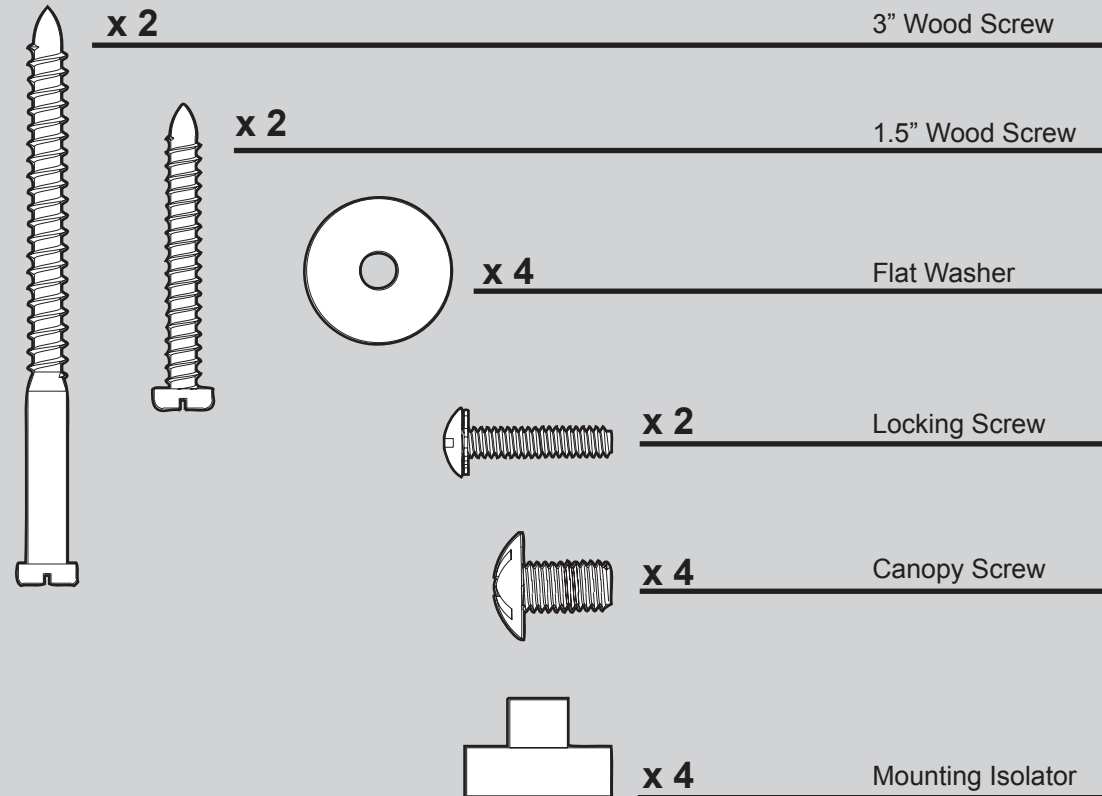

Hardware

(Drawn to Scale)

Fan Parts

(Not Drawn to Scale)

PARTS GUIDE

Hunter

STOP Using this Parts Guide, make sure all parts are included in the box. If parts are missing, DO NOT RETURN THIS ITEM TO THE STORE, call 888-830-1326 for assistance.

THIS PARTS GUIDE IS FOR REFERENCE ONLY. REFER TO THE INSTALLATION MANUAL FOR FULL ASSEMBLY INSTRUCTIONS.

Parts List	Model #	28419
	Asm. Dwg. #	97496-01
	Finish	Cocoa
Item Name	Qty	Part #
* Hanger Bracket Assembly	1	73846-01
Switch/Housing Assembly	1	99009-83
Blade Iron Set	1	97327-05
Blade Medallion	5	87498-01
Blade Set	1	75885-81
Screw, Blade Iron Armature	11	63755-05
Globe/Shade	1	87674-01
* Hardware Kit	1	97496-00-860
Wood Screw		
Blade Grommet		
Blade Assembly Screw		
Flat Washer		
Screw, Machine, 6-32		
Wire Connector		
Mounting Isolator		
Machine Screw 8-32		
Pull Chain	2	63756-05
Finial	1	65782-01
Dummy Terminal, Male	1	08198-01
Dummy Terminal, Female	1	08200-01
Cap, Switch housing	1	73853-01
Plug Button	1	73854-01
Fan Pull Chain Pendant	1	74393-08
Light Pull Chain Pendant	1	65399-02
Bulb/Light Bulb	2	77646-04
Motor Cover	1	97497-01
Balancing Kit	1	07570-01

Materiales

(dibujados a escala)

x 2

3" Tornillo, de madera

x 2

1.5" Tornillo,
de madera

x 4

Arandela, plana