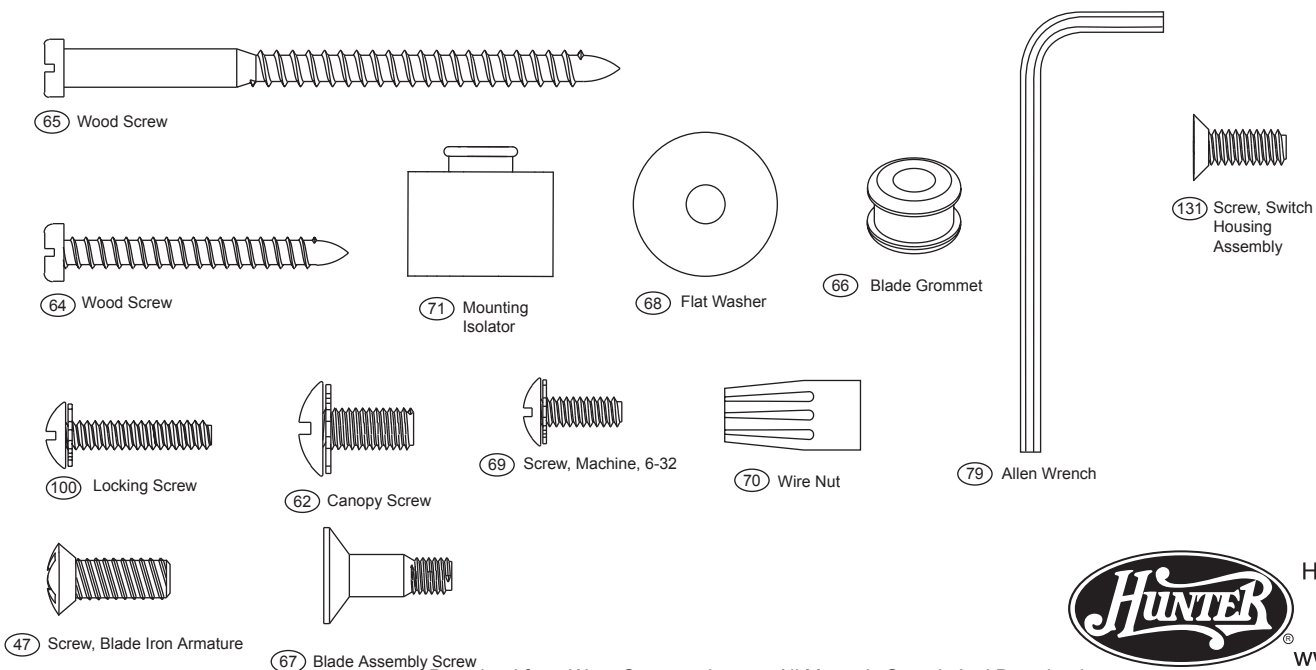

Hardware (Drawn to Scale)