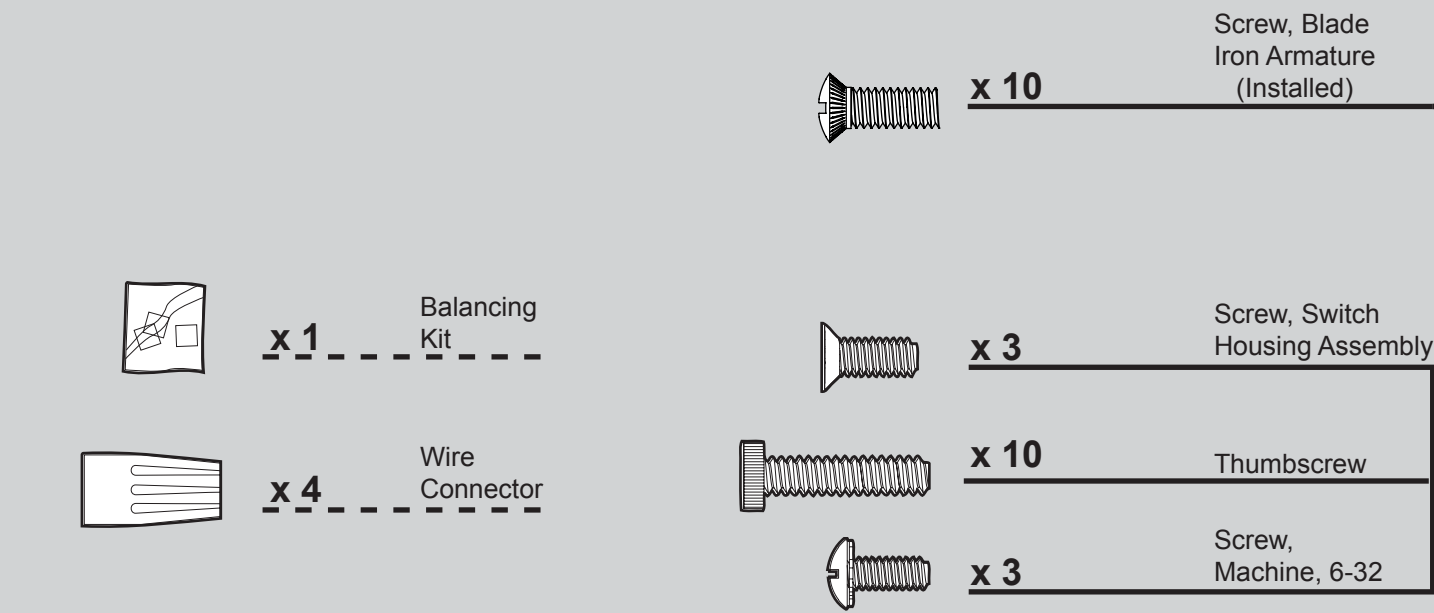

Fan Parts

(Not Drawn to Scale)