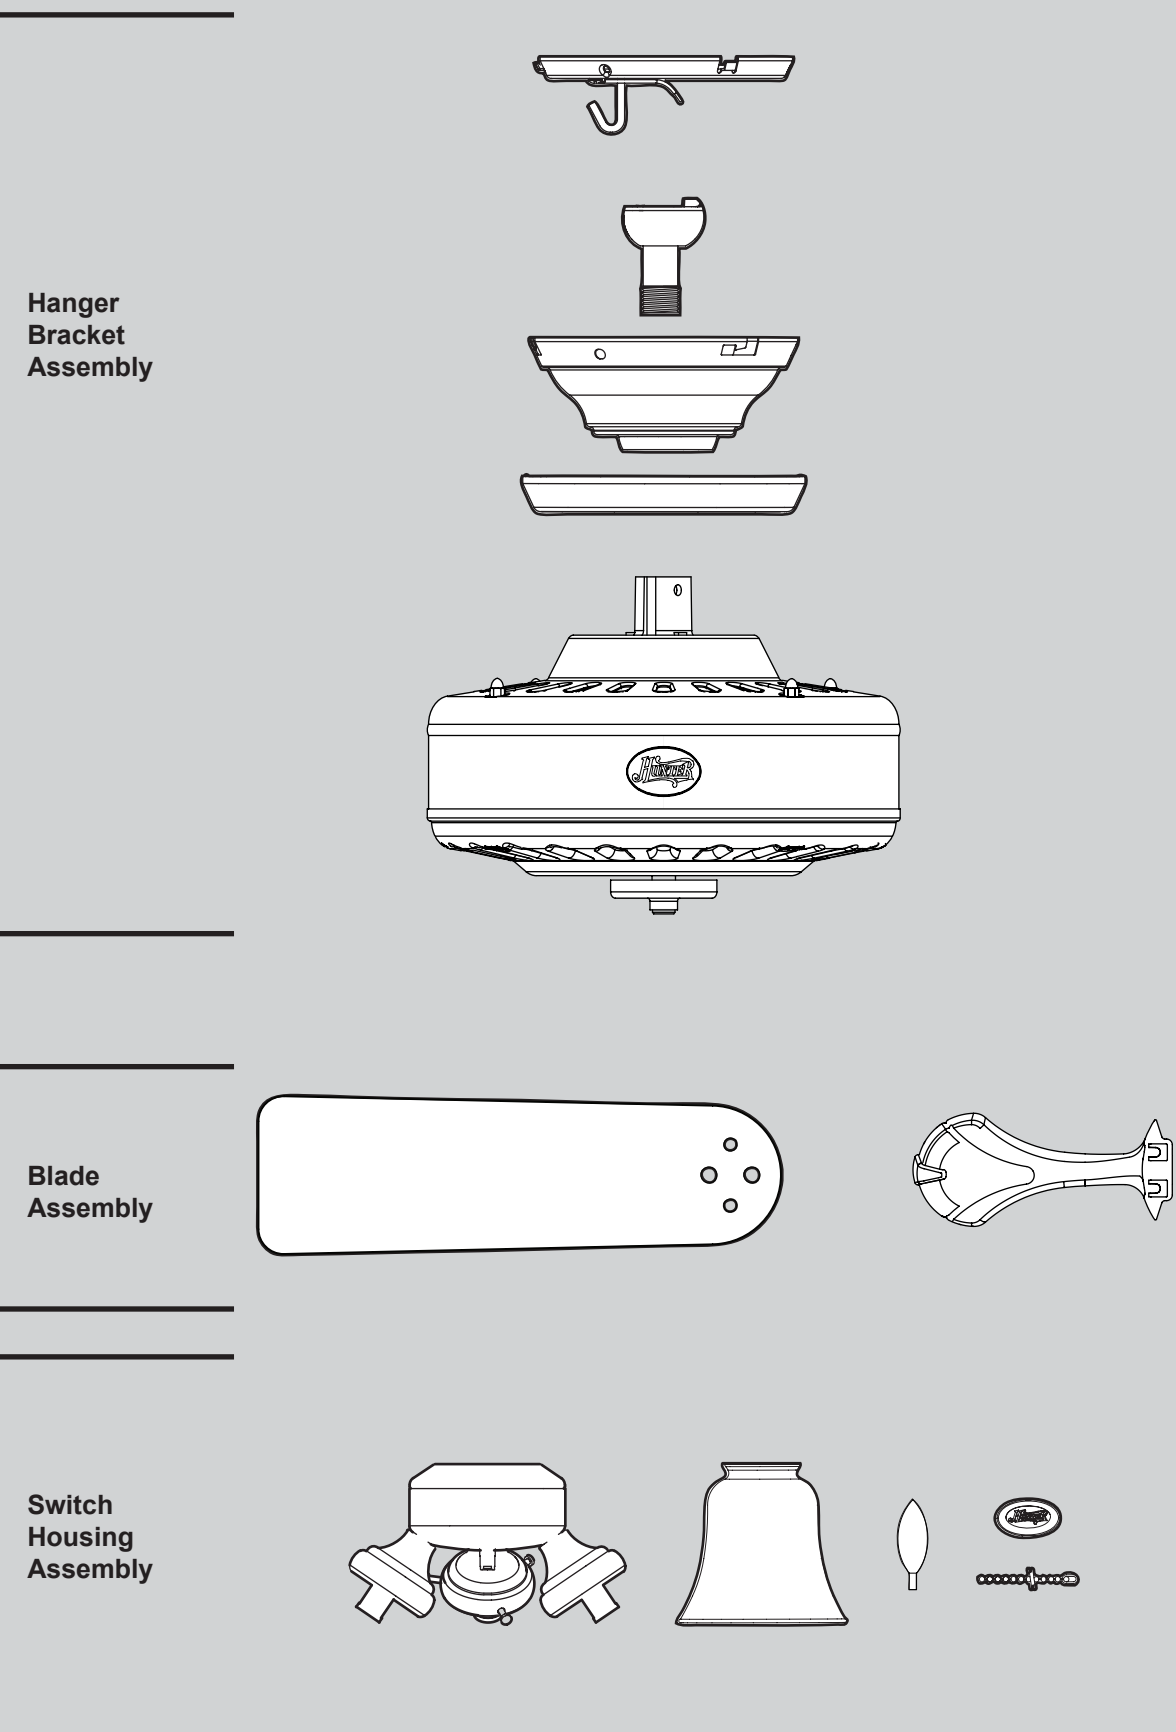

Fan Parts

(Not Drawn to Scale)