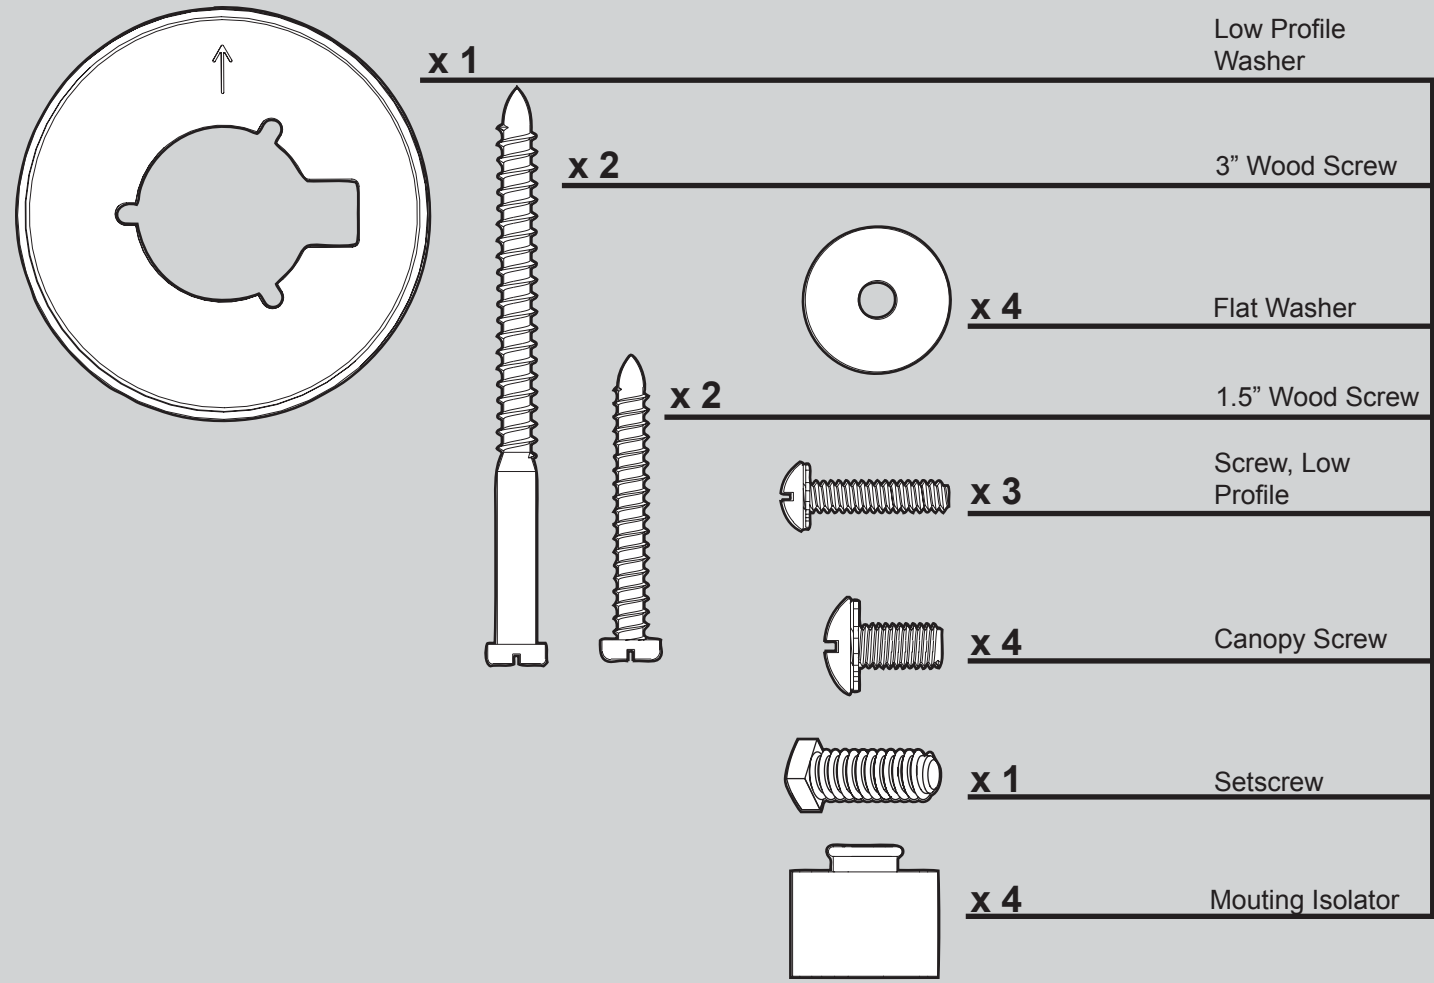

Hardware

(Drawn to Scale)