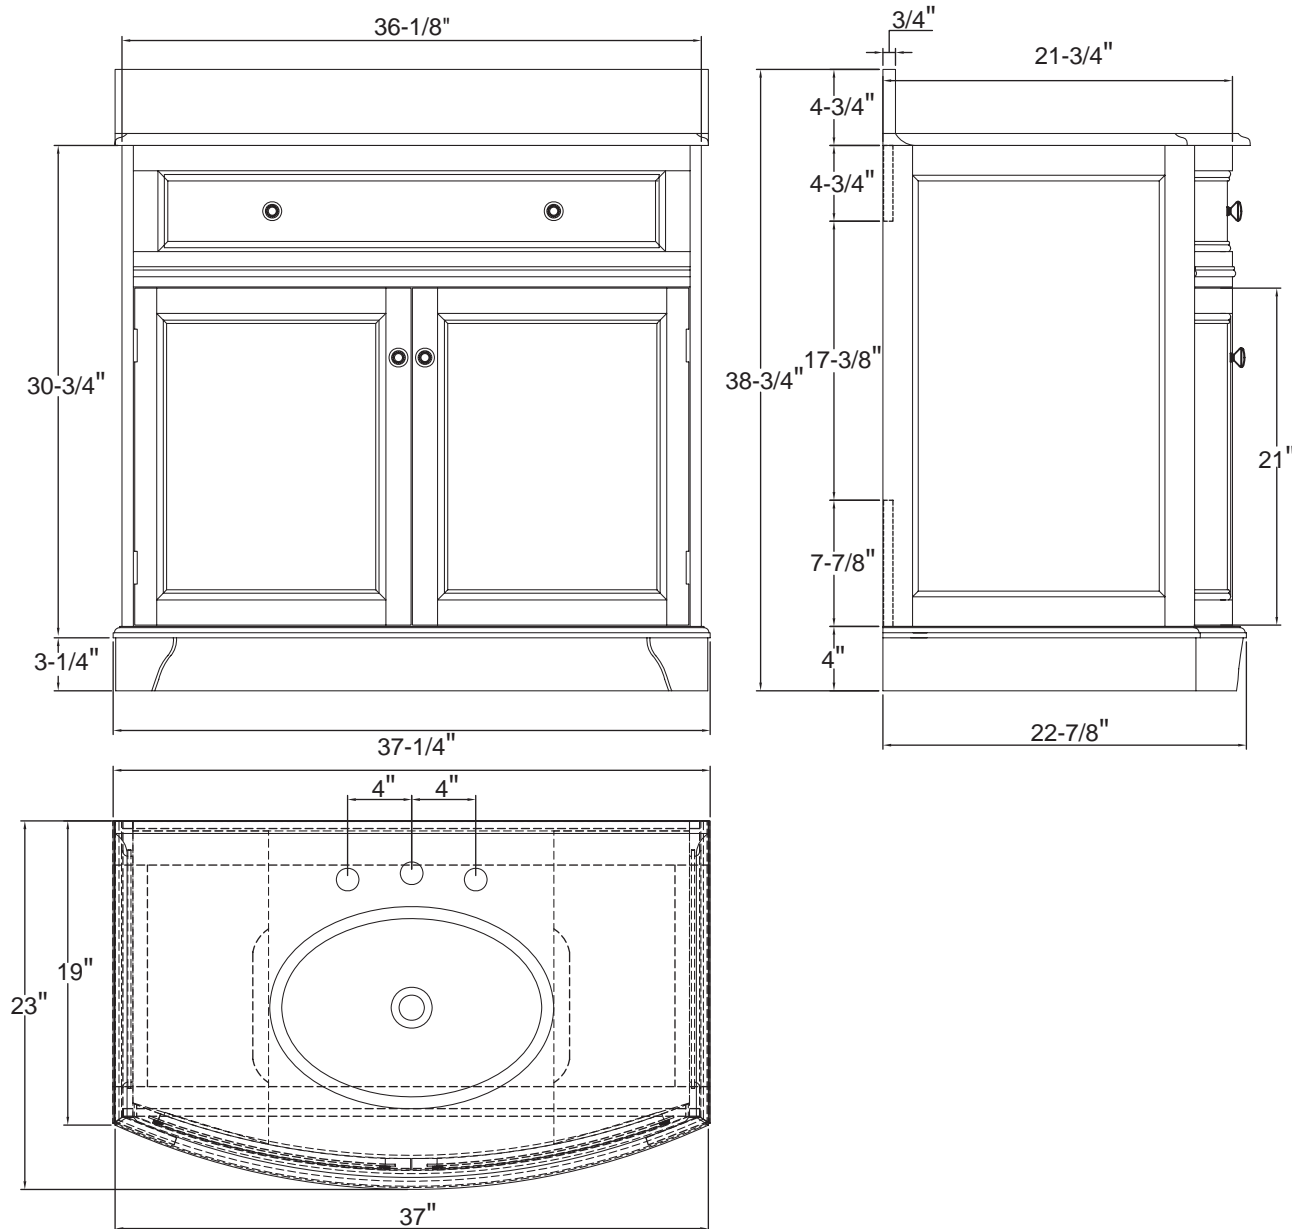

- Overall Dimensions: 25 1/8" x 21 3/4" x 34 3/4" (38 3/4"H w/ optional 4"H backsplash)
- Includes Dark Emperador marble top with 4" faucet drillings and optional 4"H backsplash
- Includes Biscuit undermount sink
- Exposed hinges
- Antique white with white glazing finish
- Bronze hardware finish
- To complete your bathroom with the Arcadia Collection please view the coordinating items

- Overall Dimensions: 31 1/4" x 23 1/4" x 34 3/4" (38 3/4" w/ 4"H optional backsplash)
- Includes Dark Emperor marble top with 8" faucet center drillings and optional 4"H backsplash
- Includes Biscuit undermount sink
- Exposed hinges
- Antique white with white glazing finish
- Bronze hardware finish
- To complete your bathroom with the Arcadia Collection please view the coordinating items

- Overall Dimensions: 37 1/4" x 23 1/4" x 34 3/4" (38 3/4" w/optional 4"H backsplash)
- Includes Dark Emperador marble top with 8" faucet center drillings and optional 4"H backsplash
- Includes Biscuit undermount sink
- Exposed hinges
- Antique white with white glazing finish
- Bronze hardware finish
- To complete your bathroom with the Arcadia Collection please view the coordinating items

- Overall Dimensions: 24" x 1 1/4" x 30 1/2"
- Antique white with white glazing finish
- Traditional style
- Non-beveled mirror
- Pre-attached hanger mounts
- To complete your bathroom with the Arcadia Collection please view the coordinating items