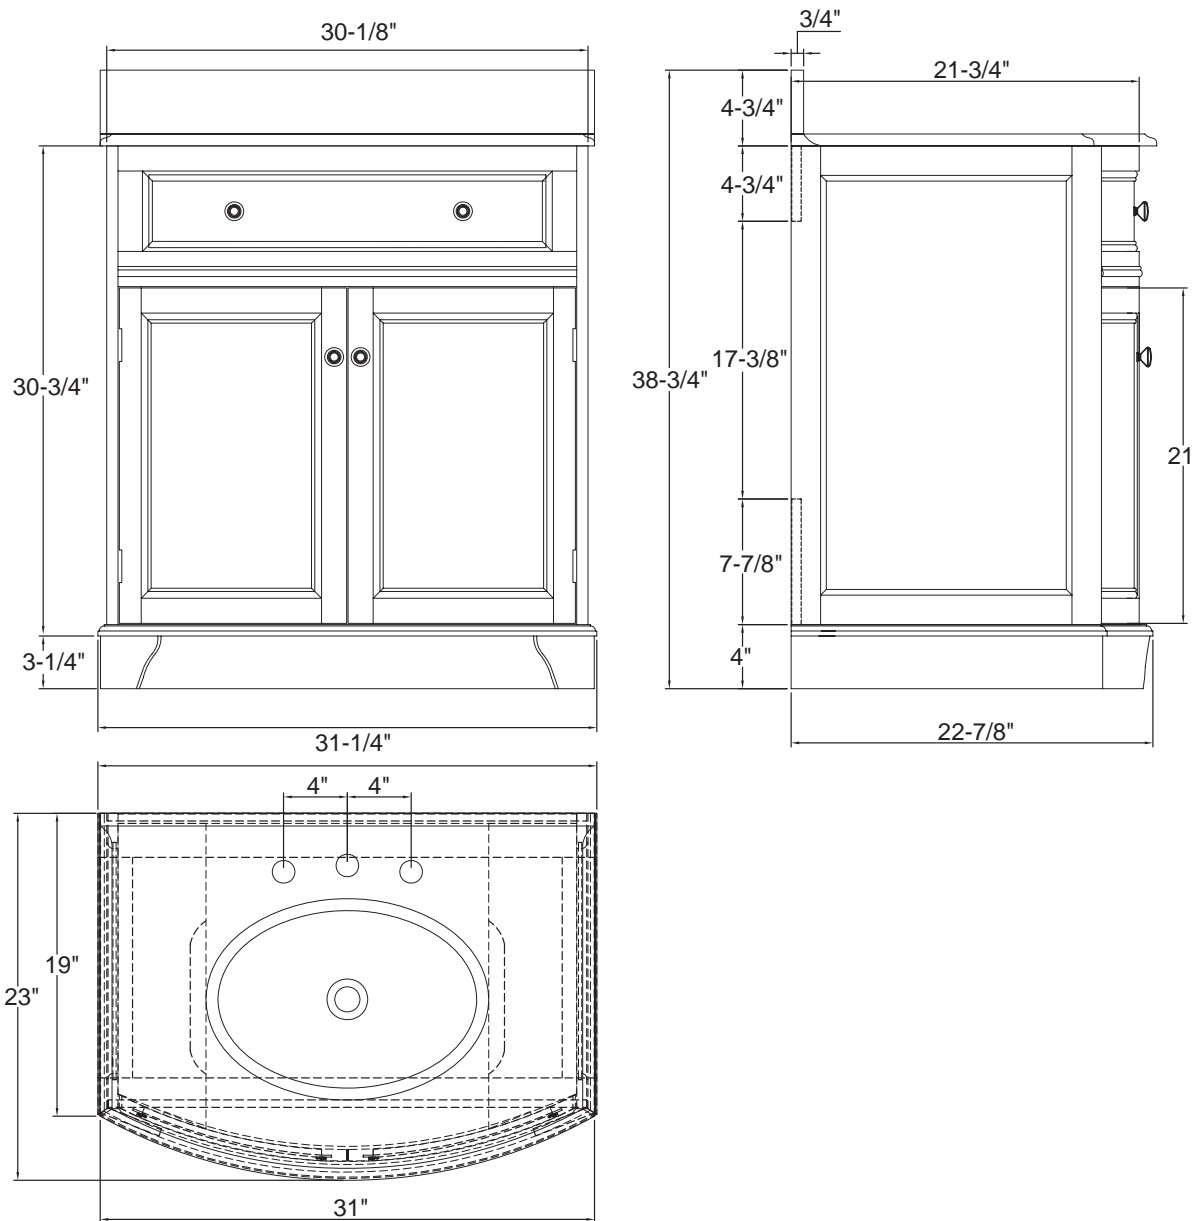

31" Vanity Combo
ARAA3134-H