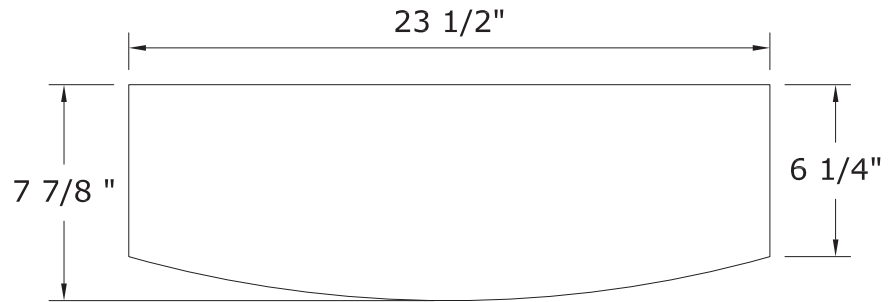

Wall Cabinet
ARAC2427