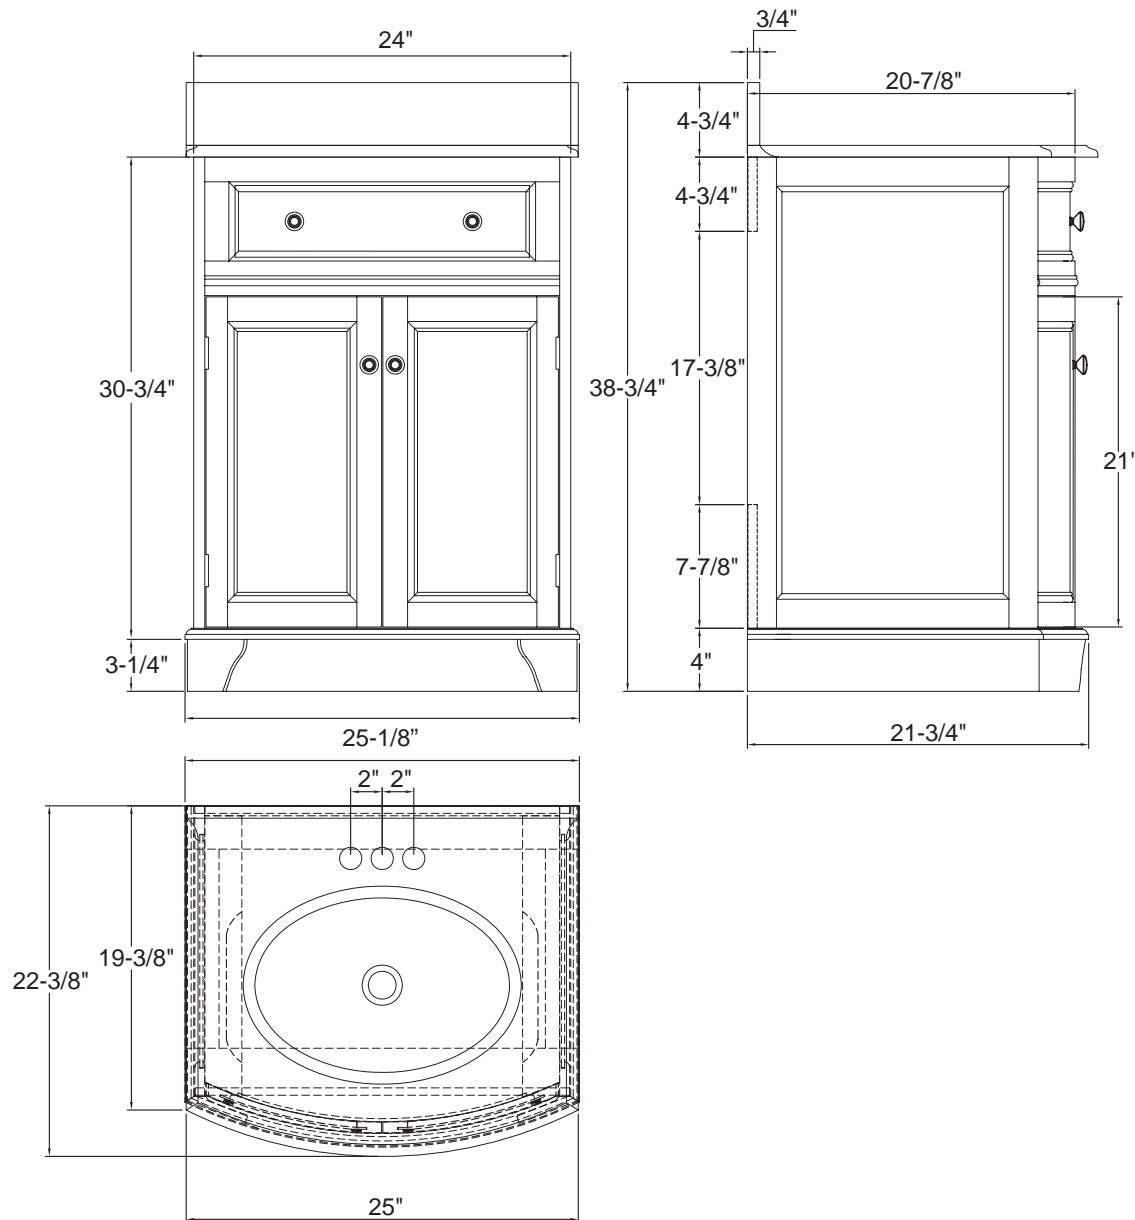

25" Vanity Combo ARAA2534