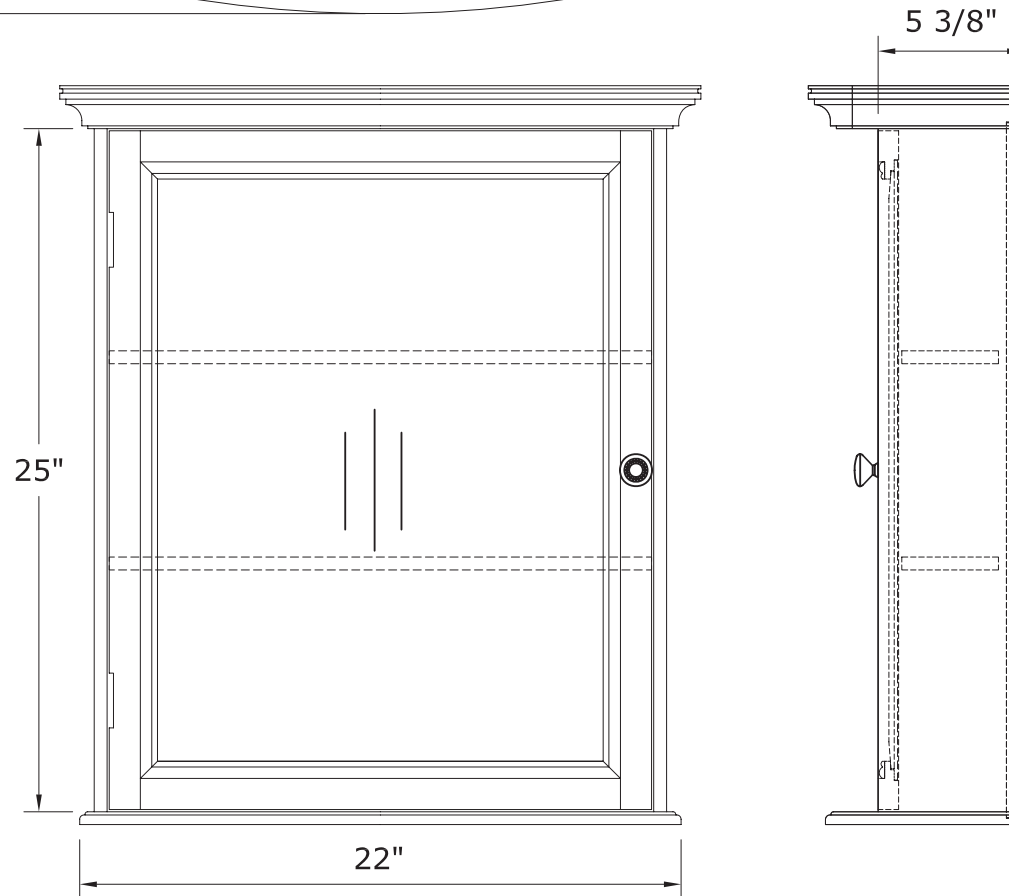

Wall Cabinet
ARAC2427