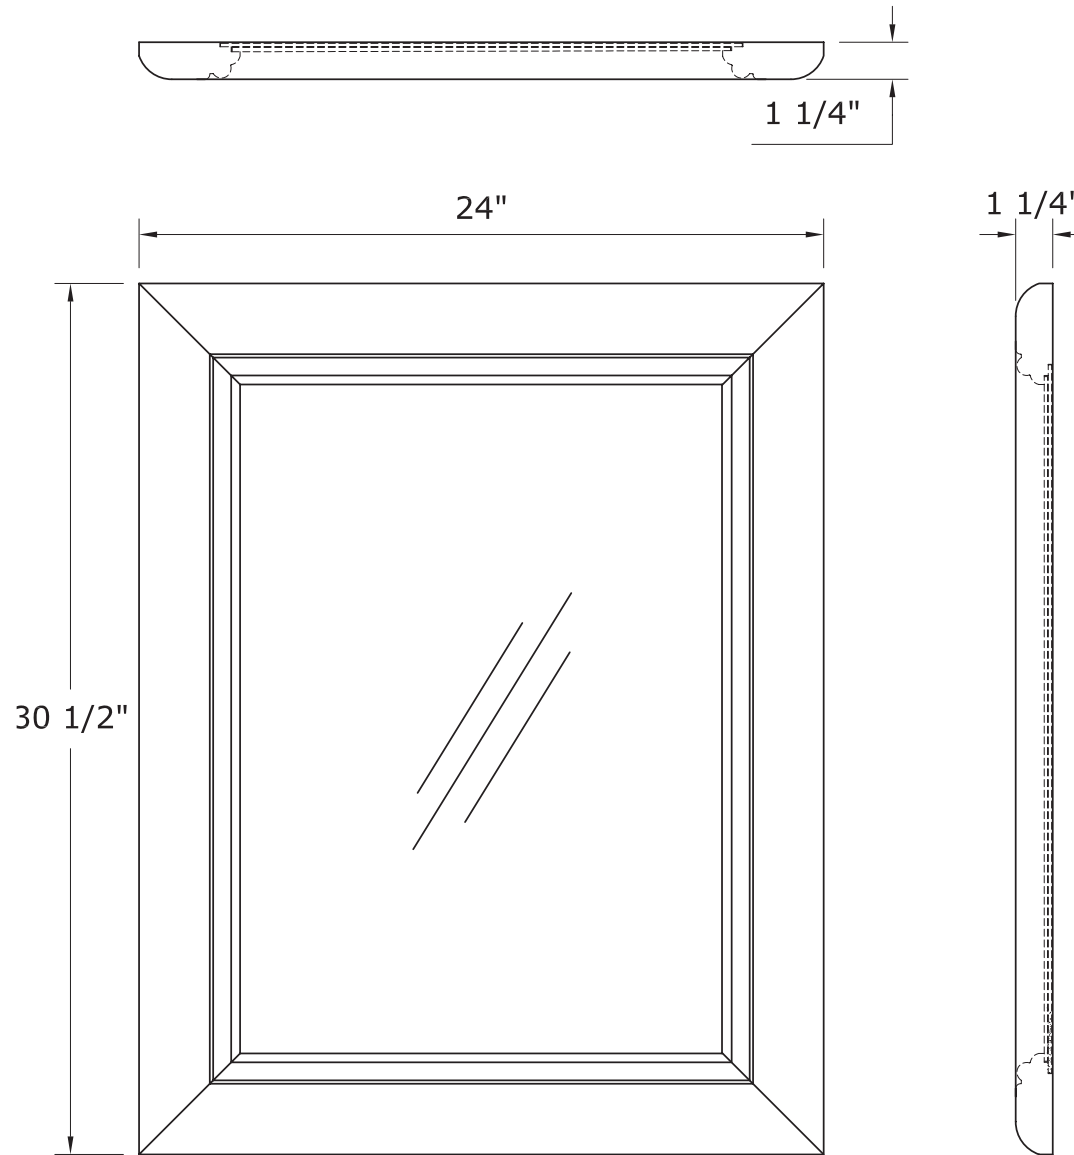

- Overall Dimensions: 25 1/8" x 21 3/4" x 34 3/4" (38 3/4"H w/ optional 4"H backsplash)
- Includes Dark Emperador marble top with 4" faucet drillings and optional 4"H backsplash
- Includes Biscuit undermount sink
- Exposed hinges
- Antique white with white glazing finish
- Bronze hardware finish
- To complete your bathroom with the Arcadia Collection please view the coordinating items

- Overall Dimensions: 31 1/4" x 23 1/4" x 34 3/4" (38 3/4" w/ 4"H optional backsplash)
- Includes Dark Emperor marble top with 8" faucet center drillings and optional 4"H backsplash
- Includes Biscuit undermount sink
- Exposed hinges
- Antique white with white glazing finish
- Bronze hardware finish
- To complete your bathroom with the Arcadia Collection please view the coordinating items

- Overall Dimensions: 37 1/4" x 23 1/4" x 34 3/4" (38 3/4" w/optional 4"H backsplash)
- Includes Dark Emperador marble top with 8" faucet center drillings and optional 4"H backsplash
- Includes Biscuit undermount sink
- Exposed hinges
- Antique white with white glazing finish
- Bronze hardware finish
- To complete your bathroom with the Arcadia Collection please view the coordinating items

- Overall Dimensions: 24" x 1 1/4" x 30 1/2"
- Antique white with white glazing finish
- Traditional style
- Non-beveled mirror
- Pre-attached hanger mounts
- To complete your bathroom with the Arcadia Collection please view the coordinating items