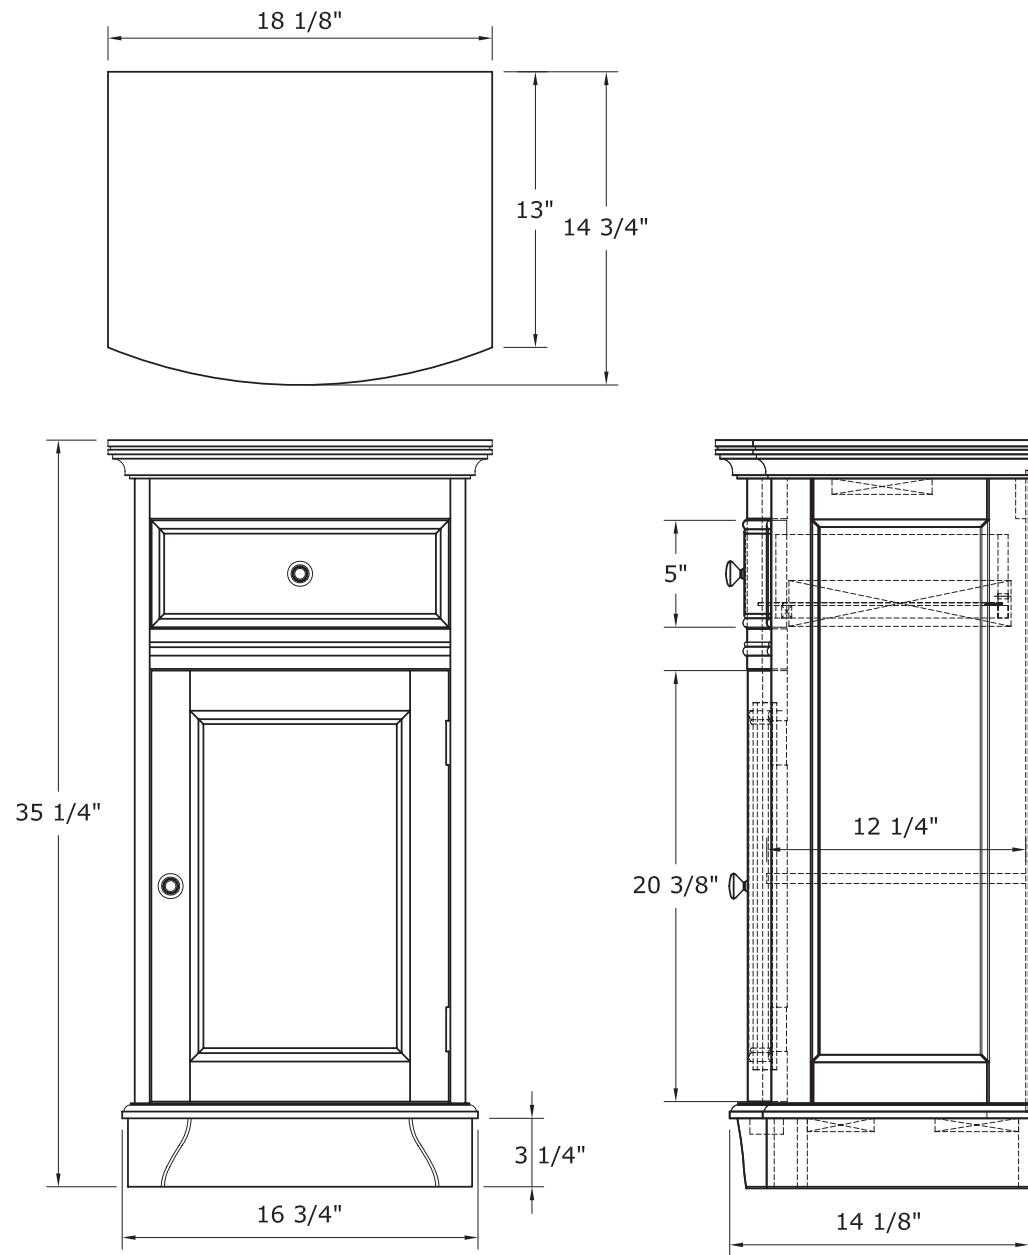

Floor Cabinet
ARAF1835