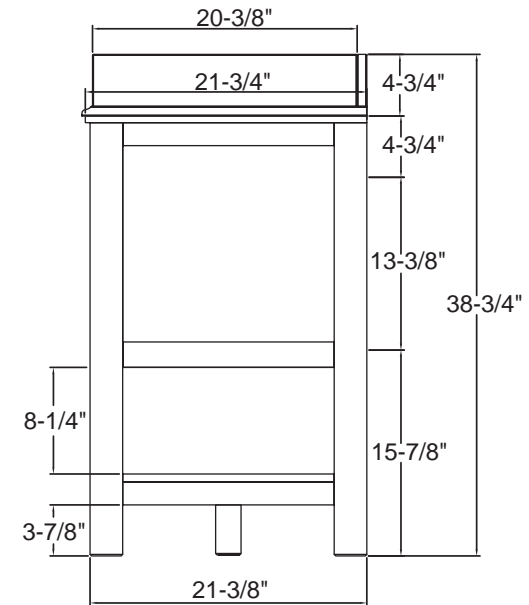

72" Vanity
GAEAT7222D