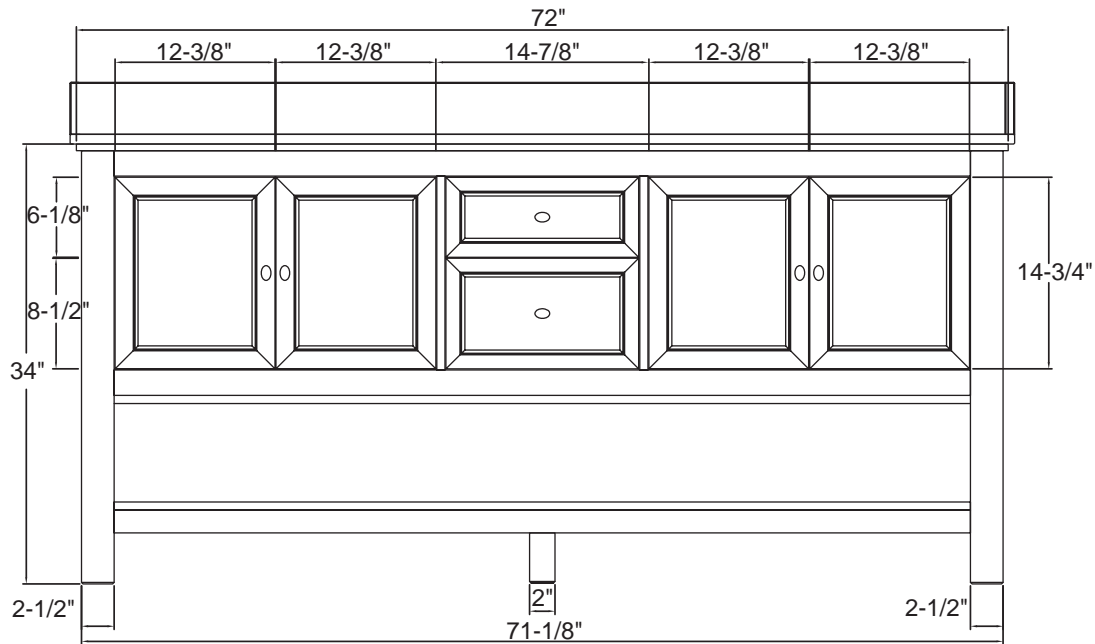

72" Vanity
GAEAT7222D