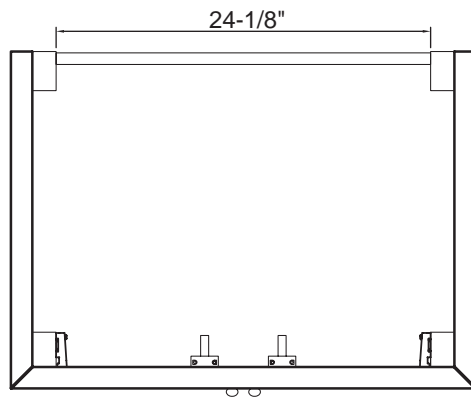

30" Vanity
GAEA3022