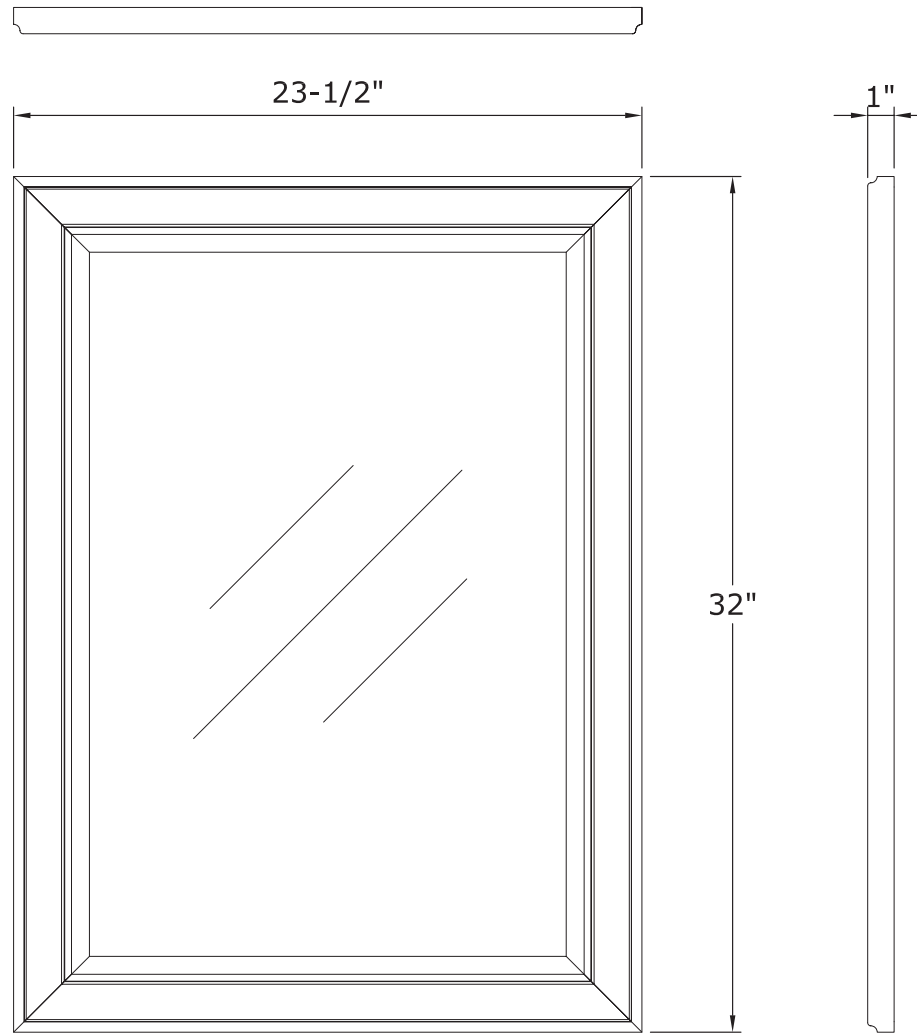

- Overall dimensions: 24" x 18" x 34"
- Two doors with slow-closing bumpers
- One lower shelf
- Includes fully adjustable leg levelers for uneven floors
- Espresso finish
- Solid Poplar wood and MDF with wood veneer
- Brushed Nickel hardware finish
- To complete your bathroom with the Gazette Collection please view the coordinating item

Floor Cabinet
GAEF1642D

Gazette Mirror

GAEM2432

This 23 1/2" beveled mirror complements a bathroom furnished with pieces from the Gazette Collection. It has an alluring blend of traditional and modern influences.

- Overall dimensions: 23 1/2" x 1" x 32"
- Hang vertical or horizontal with the pre-attached hanger mounts
- Beveled mirror
- Espresso finish
- Solid Poplar wood and MDF with wood veneer
- To complete your bathroom with the Gazette Collection please view the coordinating items

Mirror
GAEM2432

Gazette Wall Shelf

GAEW1924

This 18 1/2" wall shelf from the Gazette Collection has an alluring blend of traditional and modern influences. Its open storage space has two adjustable shelves.