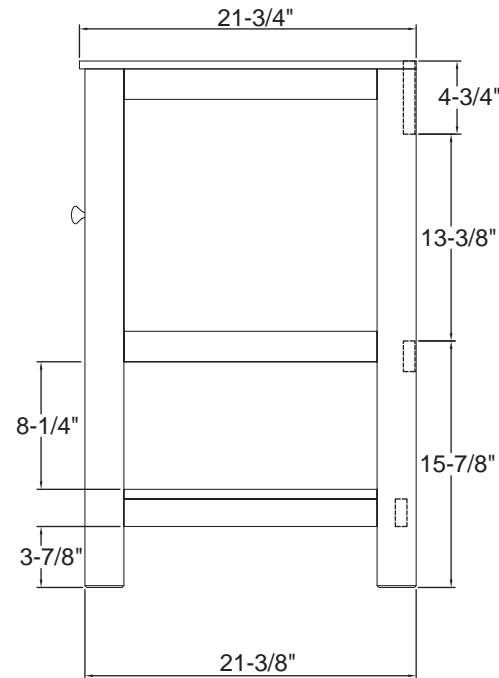

30" Vanity
GAEA3022