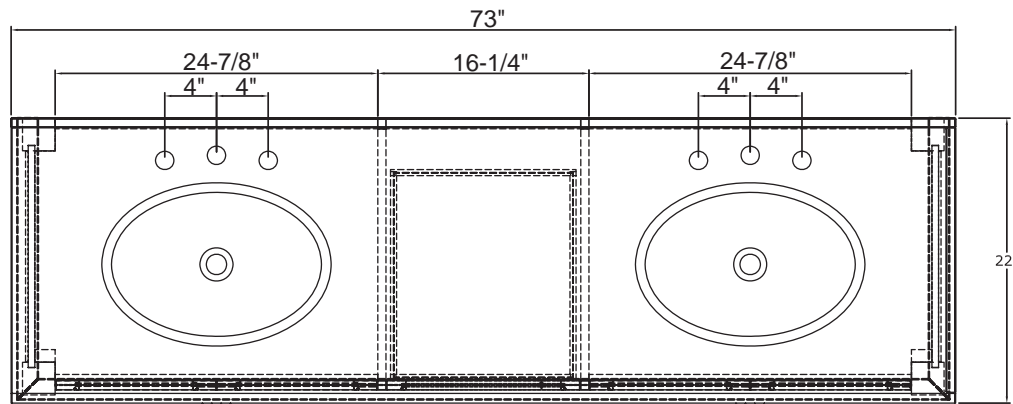

72" Vanity
GAEAT7222D