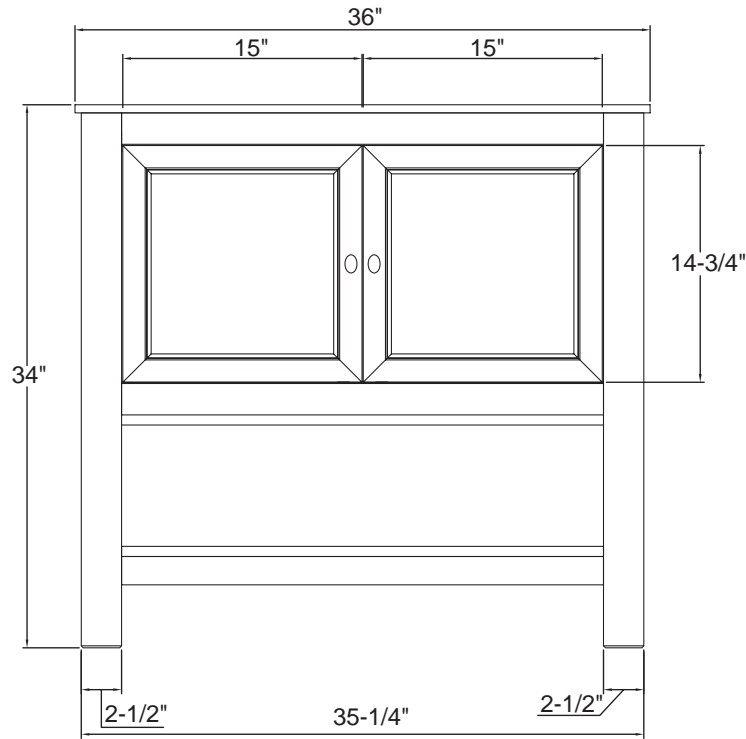

- Overall dimensions: 24" x 18" x 34"
- Two doors with slow-closing bumpers
- One lower shelf
- Includes fully adjustable leg levelers for uneven floors
- Espresso finish
- Solid Poplar wood and MDF with wood veneer
- Brushed Nickel hardware finish
- To complete your bathroom with the Gazette Collection please view the coordinating item

- Overall dimensions: 30" x 21 3/4" x 34"
- Two doors with slow-closing bumpers
- One lower shelf
- Includes fully adjustable leg levelers for uneven floors
- Espresso finish
- Solid Poplar wood and MDF with wood veneer
- Brushed Nickel hardware finish
- To complete your bathroom with the Gazette Collection please view the coordinating items

30" Vanity
GAEA3022

36" Gazette Vanity

GAEA3622

*Vanity Top, Undermount Sink,
Faucet, & Accessories Not
Included*

This 36" console-style vanity from the Gazette Collection has an alluring blend of traditional and modern influences. It features a unique lower storage shelf along with an inner storage space behind two doors.

- Overall dimensions: 36" x 21 3/4" x 34"
- Two doors with slow-closing bumpers
- One lower shelf
- Includes fully adjustable leg levelers for uneven floors
- Espresso finish
- Solid Poplar wood and MDF with wood veneer
- Brushed Nickel hardware finish
- To complete your bathroom with the Gazette Collection please view the coordinating items