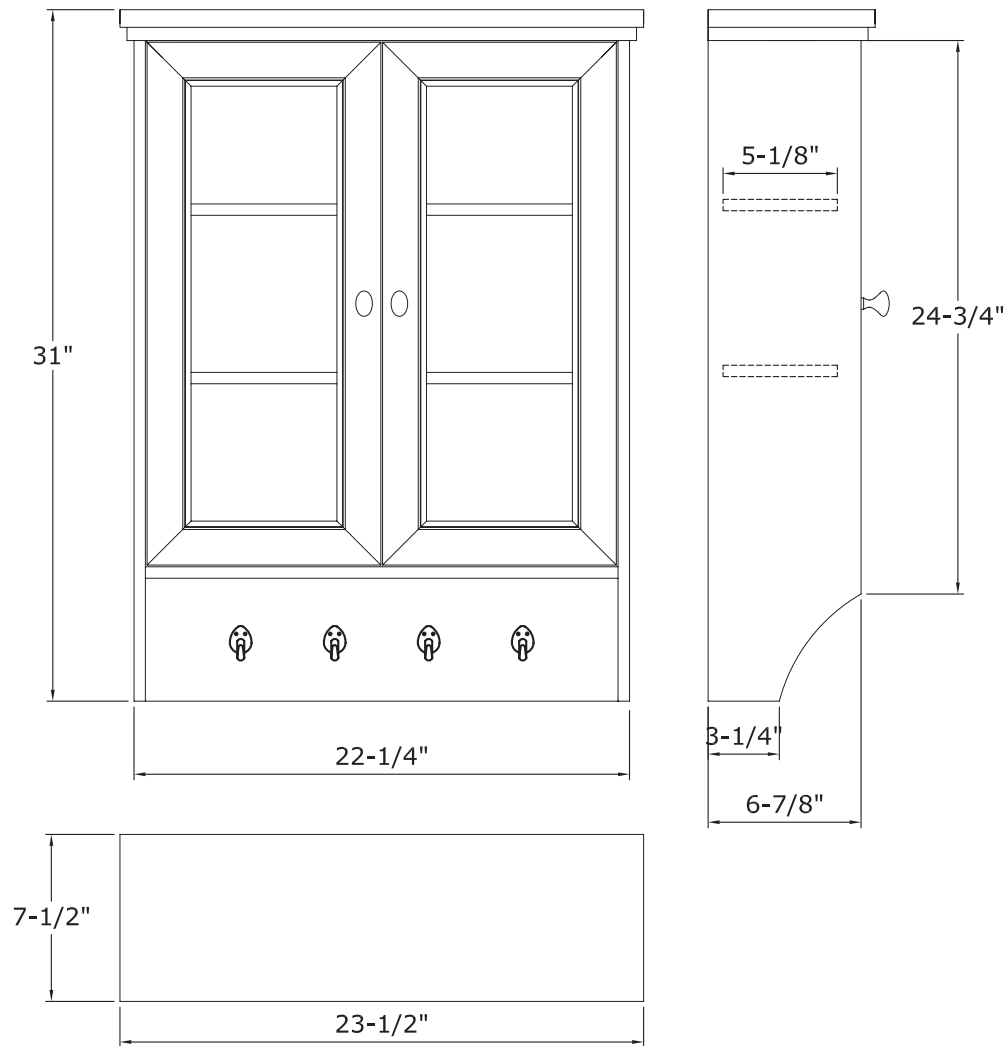

Wall Cabinet
GAEW2431