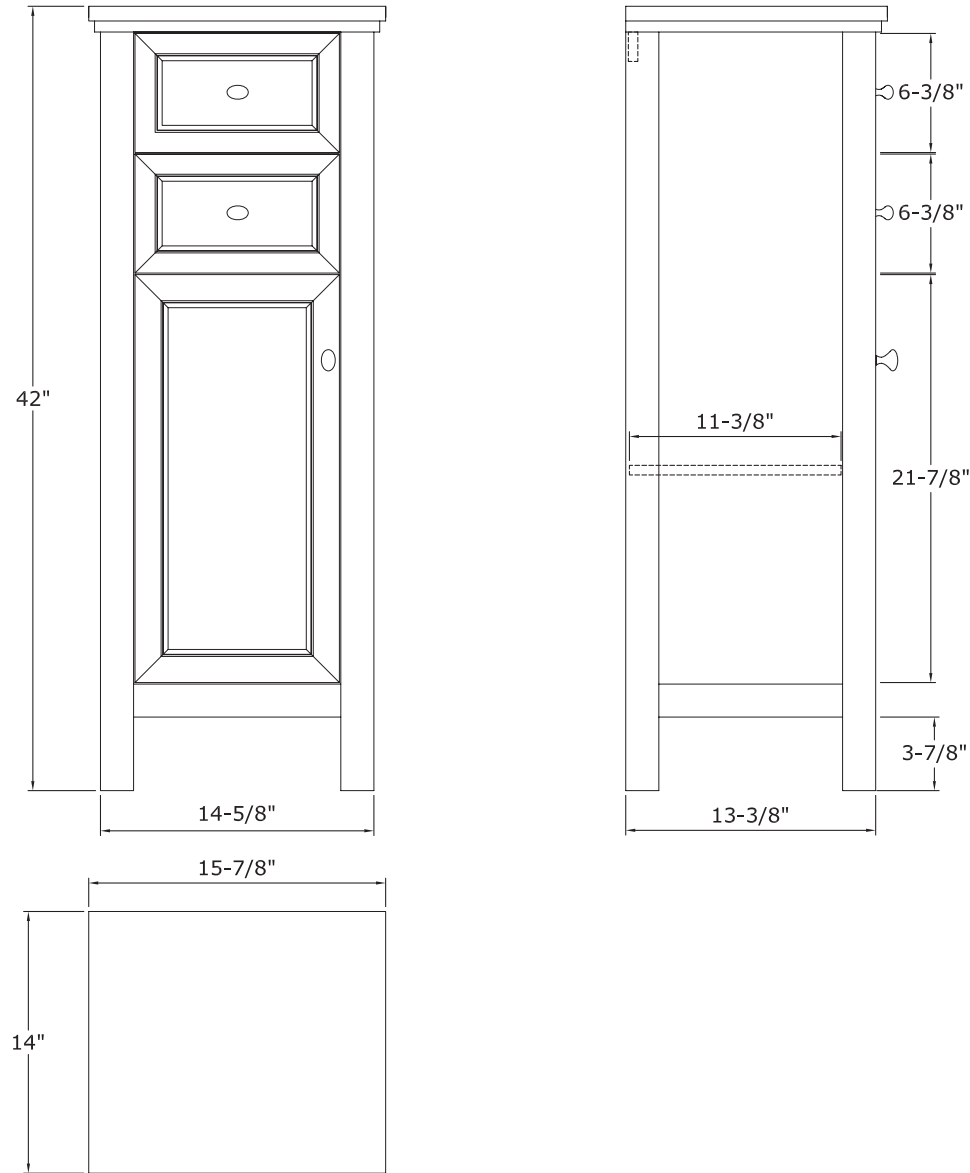

Floor Cabinet
GAEF1642D