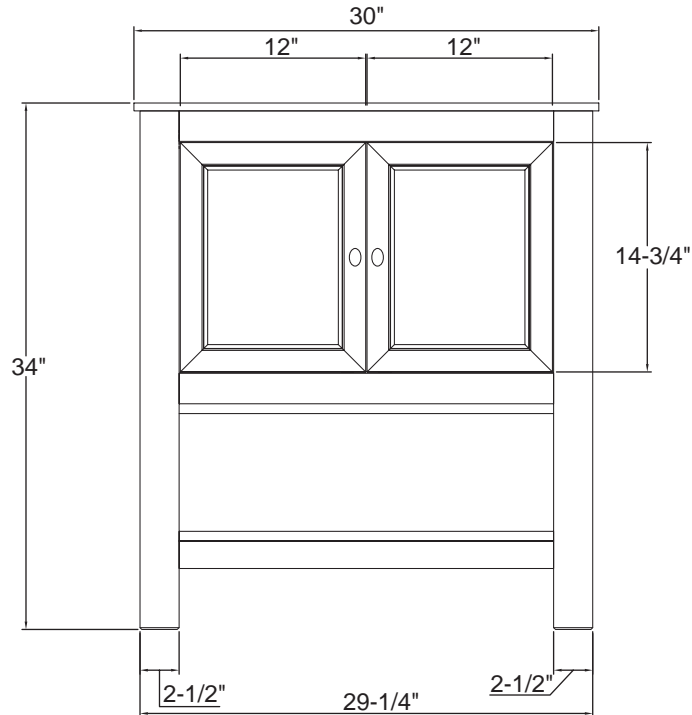

30" Vanity
GAEA3022