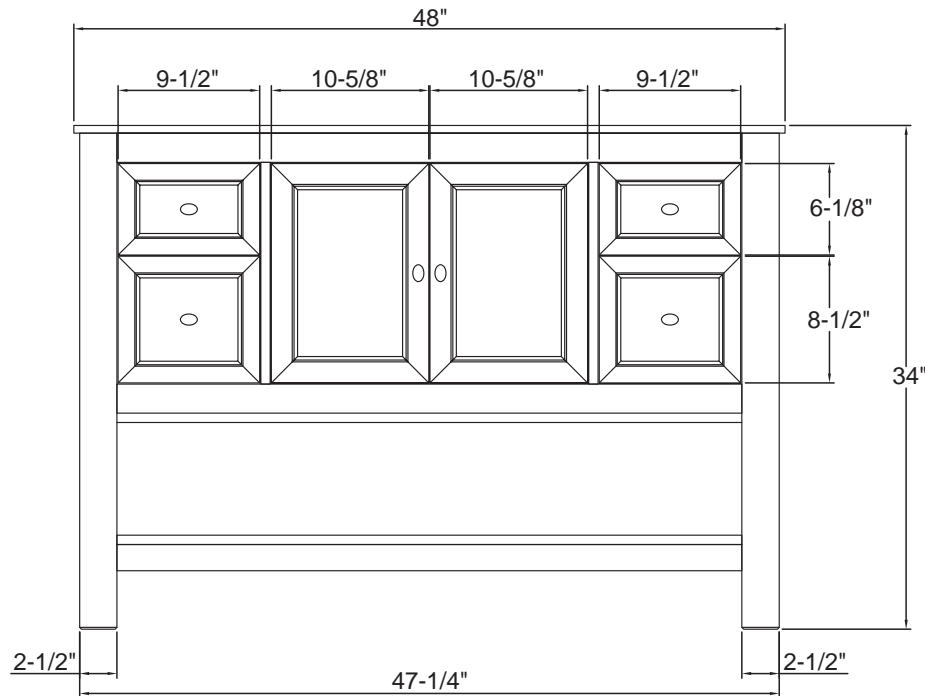

- Overall dimensions: 24" x 18" x 34"
- Two doors with slow-closing bumpers
- One lower shelf
- Includes fully adjustable leg levelers for uneven floors
- Espresso finish
- Solid Poplar wood and MDF with wood veneer
- Brushed Nickel hardware finish
- To complete your bathroom with the Gazette Collection please view the coordinating item

- Overall dimensions: 36" x 21 3/4" x 34"
- Two doors with slow-closing bumpers
- One lower shelf
- Includes fully adjustable leg levelers for uneven floors
- Espresso finish
- Solid Poplar wood and MDF with wood veneer
- Brushed Nickel hardware finish
- To complete your bathroom with the Gazette Collection please view the coordinating items

36" Vanity
GAEA3622

48" Gazette Vanity

GAEA4822D

*Vanity Top, Undermount Sink,
Faucet, & Accessories Not
Included*

This 48" console-style vanity from the Gazette Collection has an alluring blend of traditional and modern influences. It features a unique lower storage shelf along with an inner storage space behind two doors and four drawers.

- Overall dimensions: 48" x 21 3/4" x 34"
- Two doors with slow-closing bumpers
- Four drawers with self slow-closing drawer glides
- Dovetail drawer construction for stronger joints
- One lower shelf
- Includes fully adjustable leg levelers for uneven floors
- Solid Poplar wood and MDF with wood veneer
- Espresso finish
- Brushed Nickel hardware finish
- To complete your bathroom with the Gazette Collection please view the coordinating items