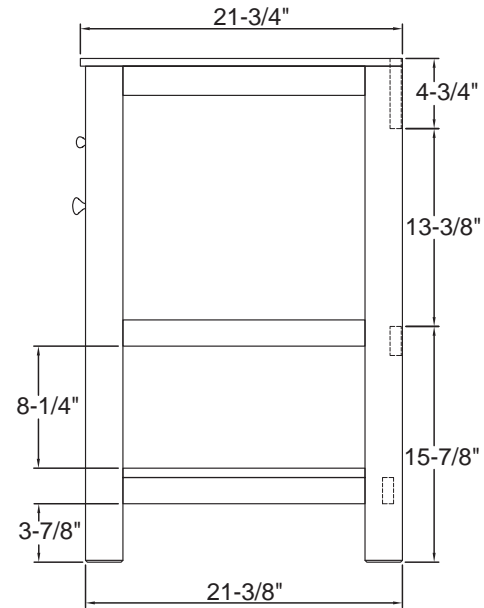

48" Vanity
GAEA4822D