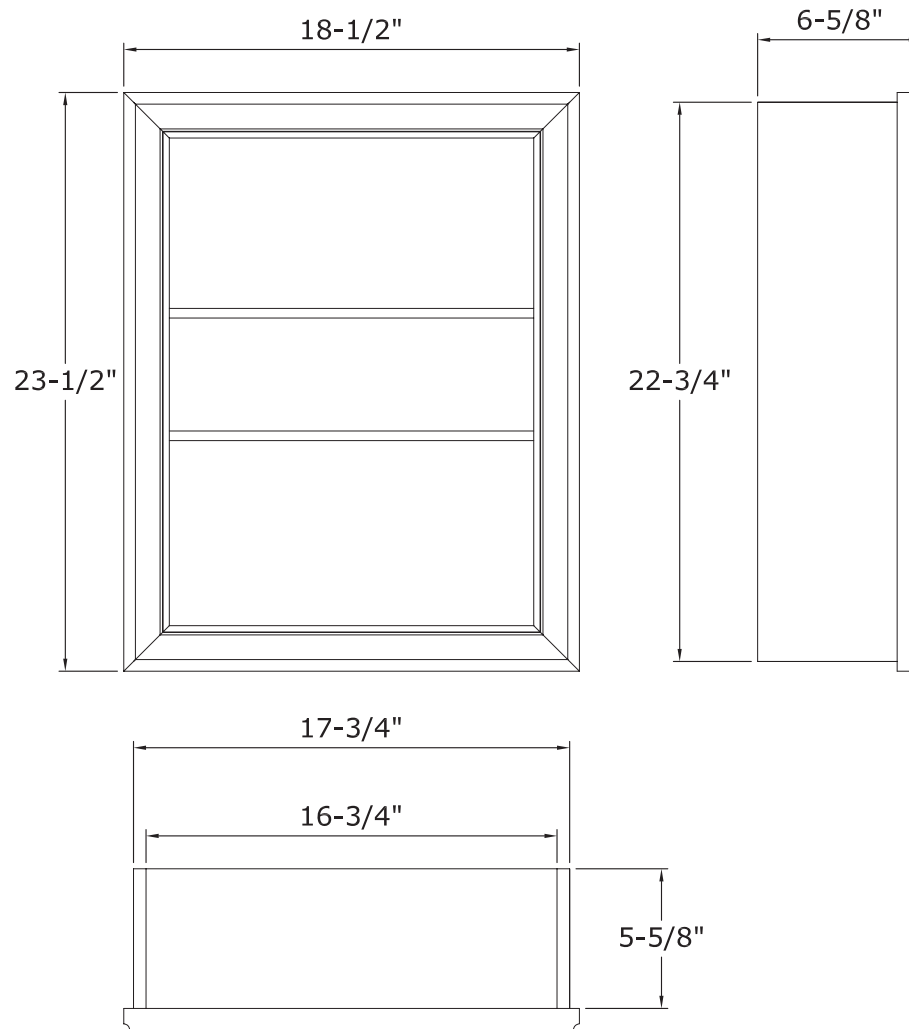

Wall Shelf
GAEW1924