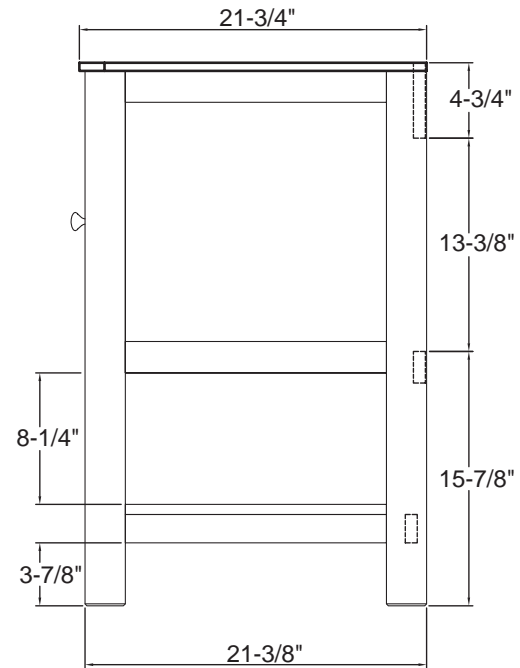

- Overall dimensions: 24" x 18" x 34"
- Two doors with slow-closing bumpers
- One lower shelf
- Includes fully adjustable leg levelers for uneven floors
- Espresso finish
- Solid Poplar wood and MDF with wood veneer
- Brushed Nickel hardware finish
- To complete your bathroom with the Gazette Collection please view the coordinating item

- Overall dimensions: 30" x 21 3/4" x 34"
- Two doors with slow-closing bumpers
- One lower shelf
- Includes fully adjustable leg levelers for uneven floors
- Espresso finish
- Solid Poplar wood and MDF with wood veneer
- Brushed Nickel hardware finish
- To complete your bathroom with the Gazette Collection please view the coordinating items

30" Vanity
GAEA3022

36" Gazette Vanity

GAEA3622

*Vanity Top, Undermount Sink,
Faucet, & Accessories Not
Included*

This 36" console-style vanity from the Gazette Collection has an alluring blend of traditional and modern influences. It features a unique lower storage shelf along with an inner storage space behind two doors.

- Overall dimensions: 36" x 21 3/4" x 34"
- Two doors with slow-closing bumpers
- One lower shelf
- Includes fully adjustable leg levelers for uneven floors
- Espresso finish
- Solid Poplar wood and MDF with wood veneer
- Brushed Nickel hardware finish
- To complete your bathroom with the Gazette Collection please view the coordinating items