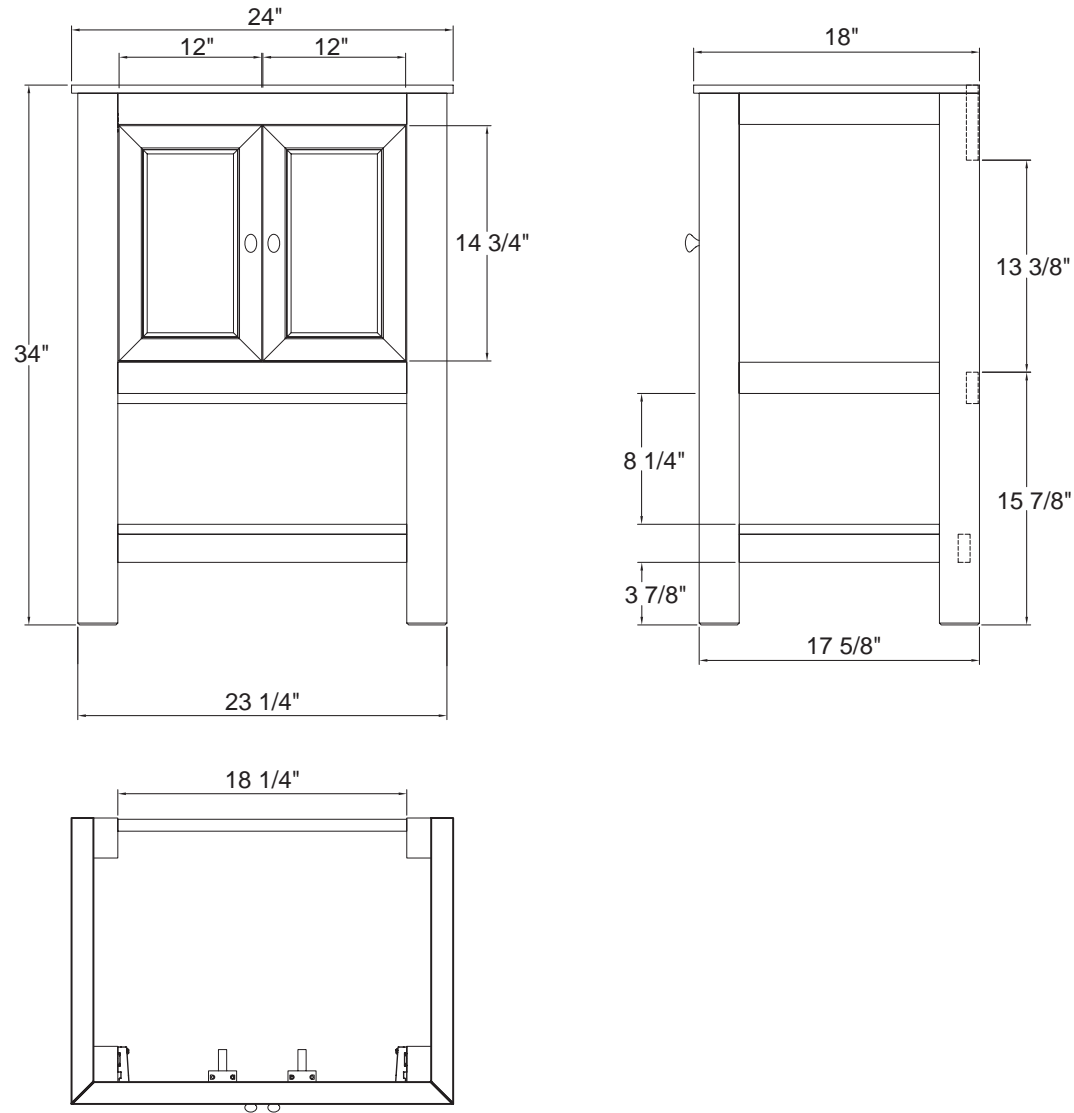

24" Gazette Vanity GAEA2418

*Vanity Top & Undermount Sink
Not Included.*

This 24" console-style vanity from the Gazette Collection has an alluring blend of traditional and modern influences. It features a unique lower storage shelf along with an inner storage space behind two doors.

- Overall dimensions: 24" x 18" x 34"
- Two doors with slow-closing bumpers
- One lower shelf
- Includes fully adjustable leg levelers for uneven floors
- Espresso finish
- Solid Poplar wood and MDF with wood veneer
- Brushed Nickel hardware finish
- To complete your bathroom with the Gazette Collection please view the coordinating item

24" Vanity
GAEA2418

30" Gazette Vanity

GAEA3022

*Vanity Top, Undermount Sink,
Faucet, & Accessories Not
Included*

This 30" console-style vanity from the Gazette Collection has an alluring blend of traditional and modern influences. It features a unique lower storage shelf along with an inner storage space behind two doors.

- Overall dimensions: 30" x 21 3/4" x 34"
- Two doors with slow-closing bumpers
- One lower shelf
- Includes fully adjustable leg levelers for uneven floors
- Espresso finish
- Solid Poplar wood and MDF with wood veneer
- Brushed Nickel hardware finish
- To complete your bathroom with the Gazette Collection please view the coordinating items