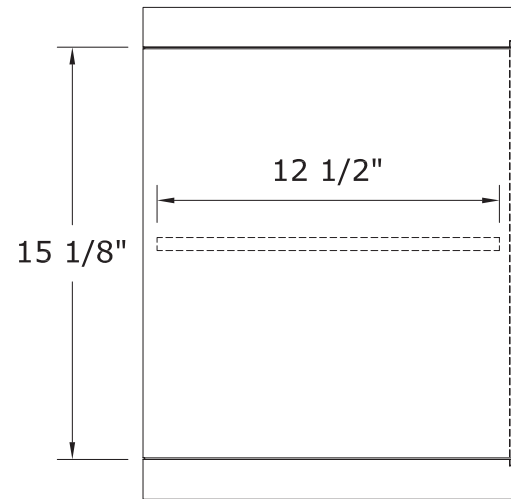

Stackable Cube w/ Open Shelf
ZEEW1818