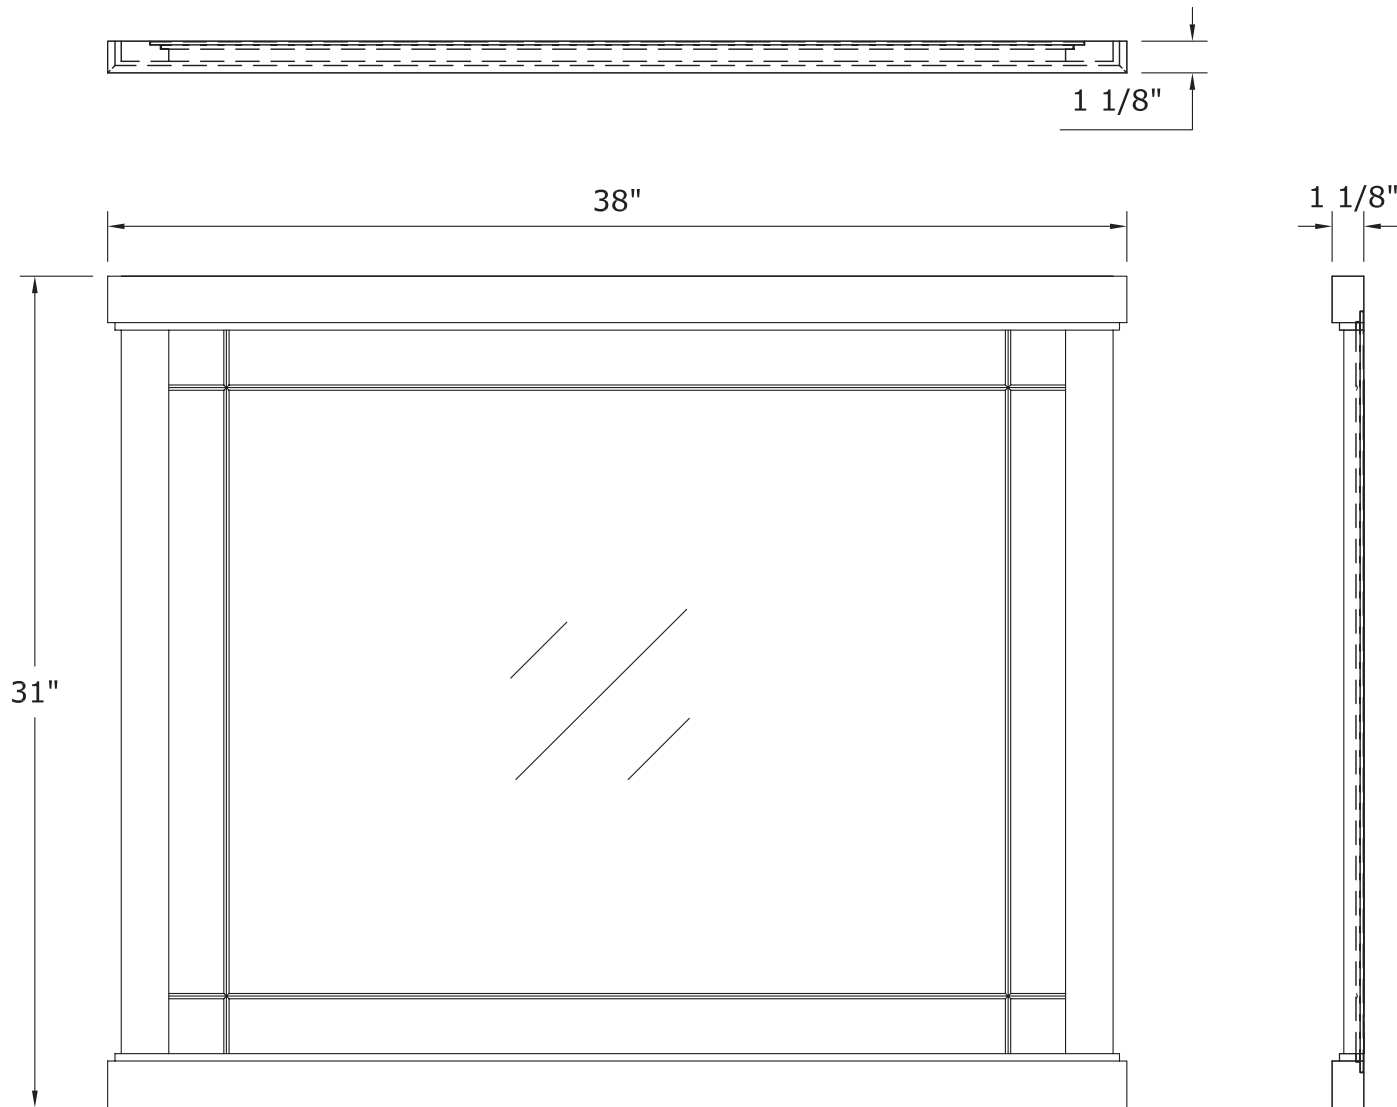

Mirror
ZEEM3831