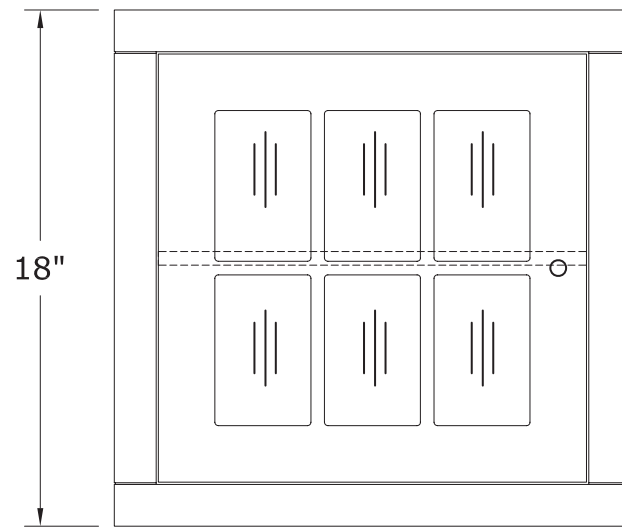

Stackable Cube w/ Glass Door
ZEEW1814