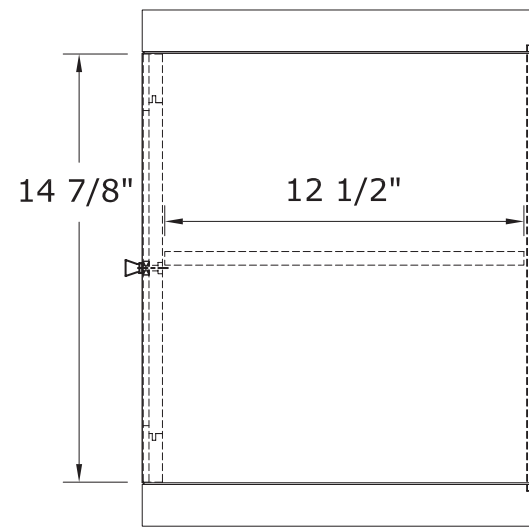

Stackable Cube w/ Glass Door
ZEEW1814