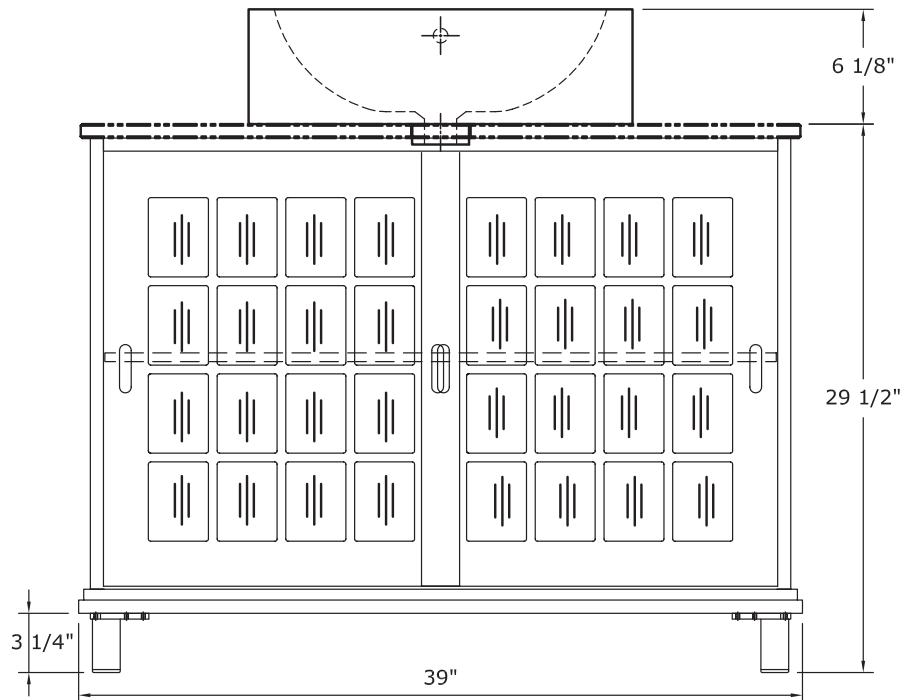

39" Vanity Combo
ZEEA3921