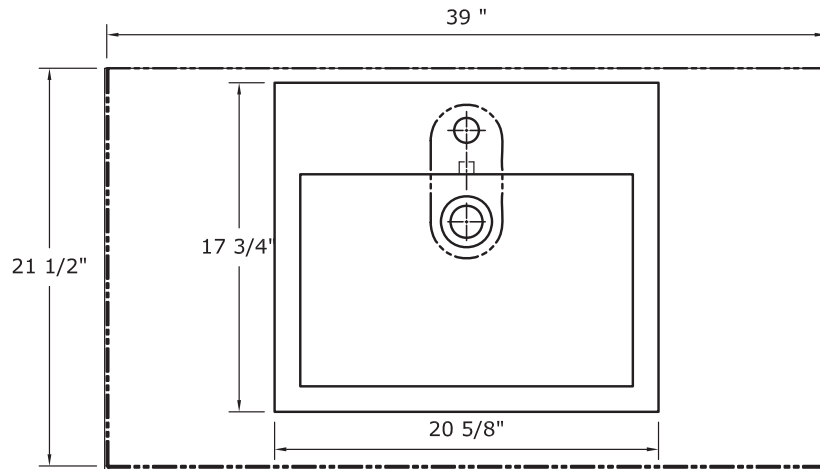

39" Vanity Combo
ZEEA3921