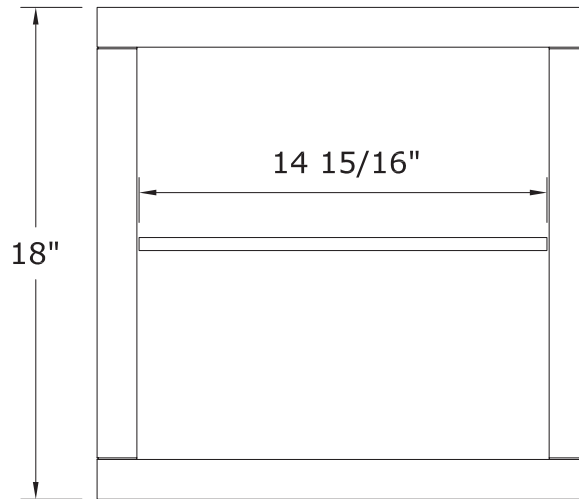

Stackable Cube w/ Open Shelf
ZEEW1818