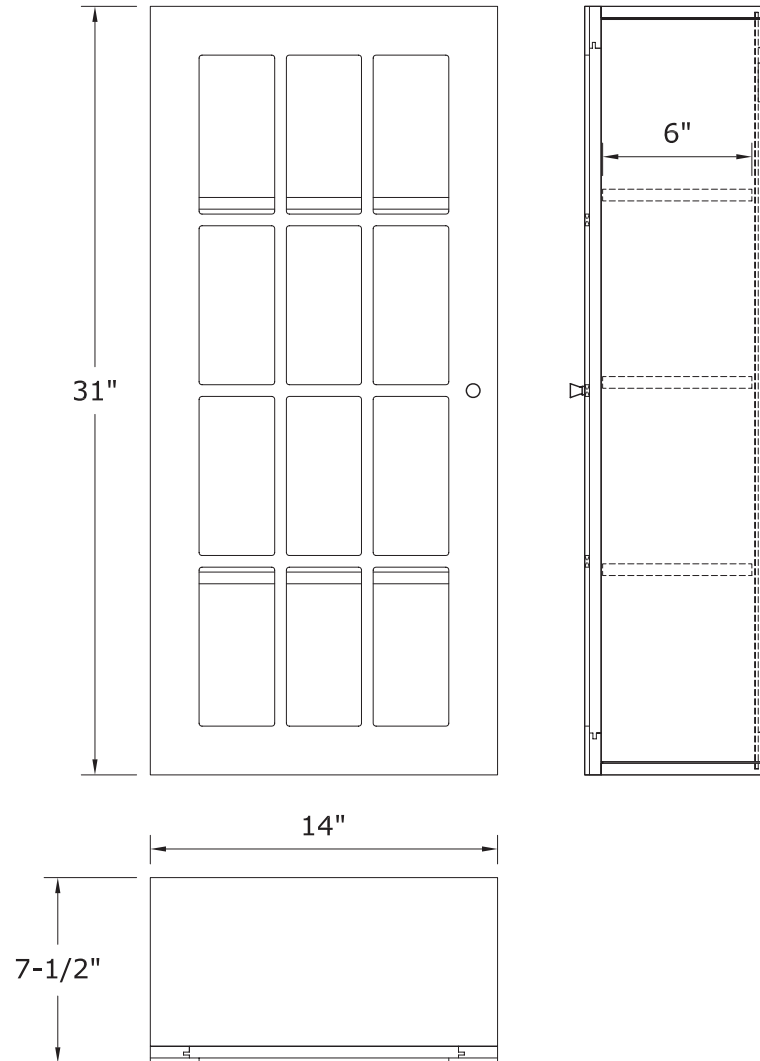

Wall Cabinet
ZEEW1431