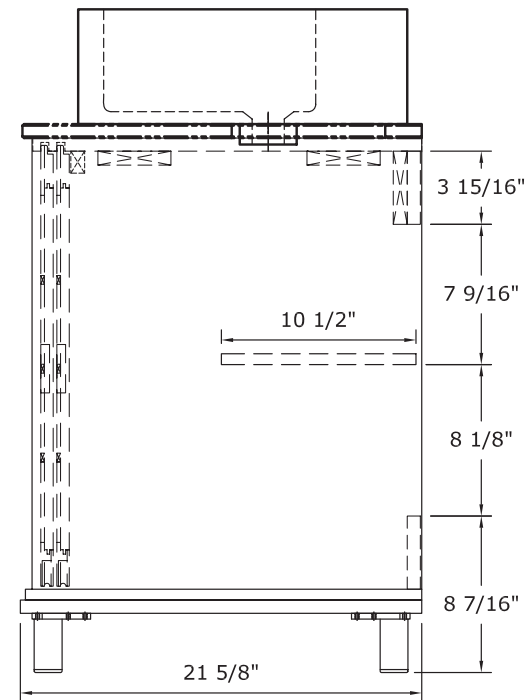

39" Vanity Combo
ZEEA3921