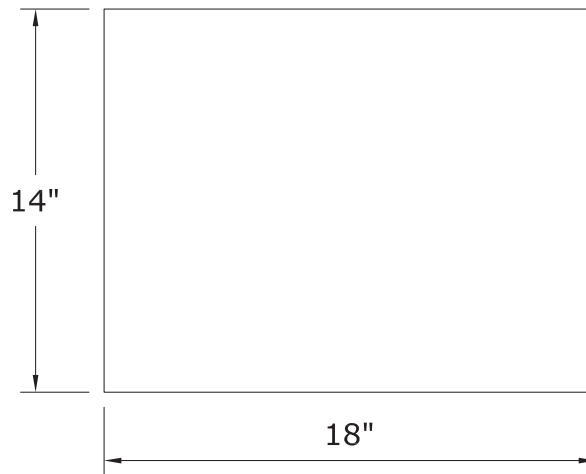

Stackable Cube w/ Open Shelf
ZEEW1818