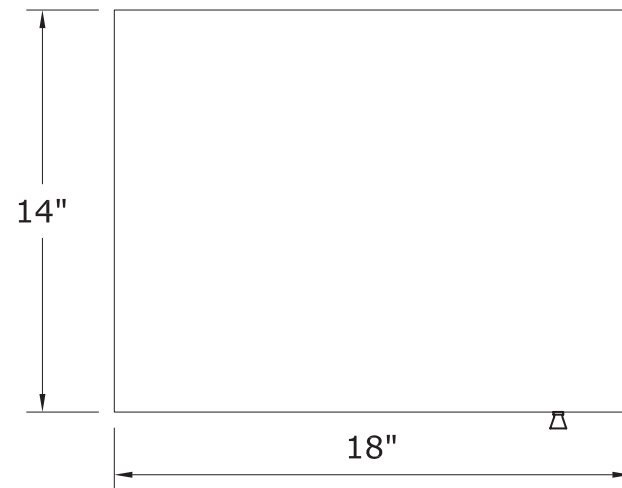

Stackable Cube w/ Glass Door
ZEEW1814