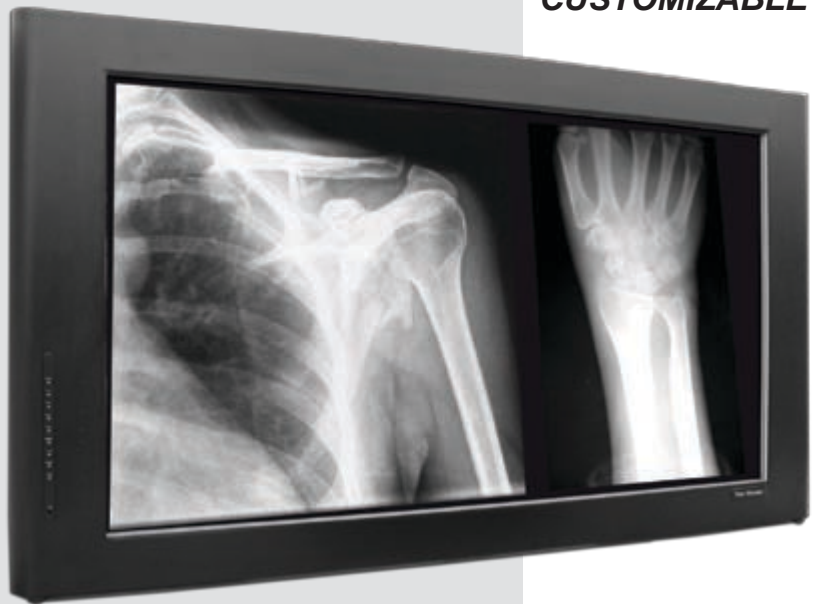

Optical Drive:

Dual Layer CD R/RW - DVD +/- R/RW

Operating System:

Microsoft Windows® XP or Windows Vista

Graphics:

ATI Radeon X1950 Pro Graphics w/ 512MB

Network Connectivity:

Dual Integrated Gigabit Ethernet
(Wireless and Optical Connectivity available)

Input/Output:

Component HD, VGA, Composite, S-Video, USB 2.0, Firewire, GB Ethernet, Serial, Parallel Port

Optional Software:

Hitachi® Starboard™ Annotation Software Suite (when used with touch screen, no additional hardware needed for digital whiteboard functionality)

Wireless Keyboard and Mouse

Mounted, Ruggedized, Wireless and Onscreen Keyboards available

Dimensions:

34.48" x 59.42" x 8.81"; Weight: 140 lbs.
Screen Size: 57" diagonal
Powder-coated black finish
Optional Ruggedization Available including Optical Bonding for Display

Warranty: 1-year Limited Warranty

(3-year Extended warranty available)

All specifications are subject to change without notice. All registered trademarks are the property of their respective owners.

©2008 Tek Panel, Inc. All rights reserved.

TEK PANEL UHR 560

- Custom cases available with various finishes and conveniently located I/O connections
- Custom build the Tek Panel UHR 560 to suit your individual needs.
- Optional high-density infra-red touchscreen available
- Digital Whiteboard software by Hitachi® available as an upgrade

**TEK PANELS
ARE FULLY
UPGRADEABLE
AND
CUSTOMIZABLE**

TEK PANEL™ UHR560

TEK PANEL™