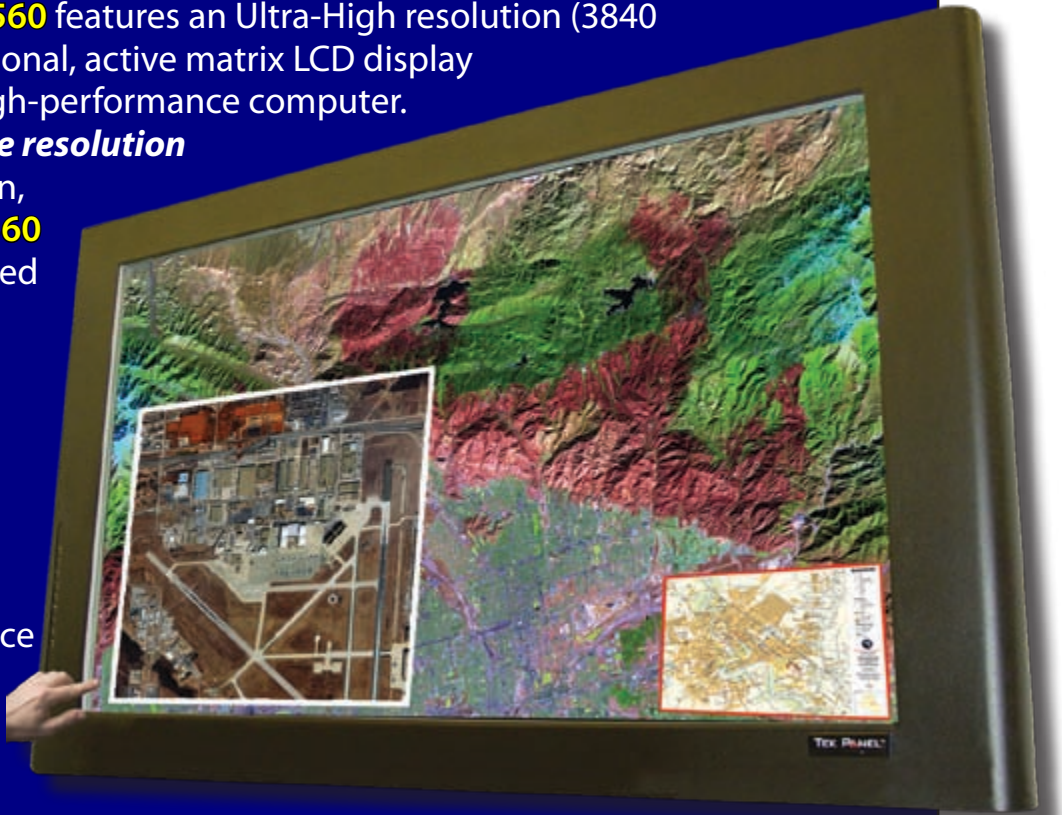

56" Ultra High Resolution Display with 8.3 Megapixel Resolution Integrated Computing Power and Display Performance

TEK PANEL™ UHR560

The **Tek Panel UHR 560** features an Ultra-High resolution (3840 x 2160), 56 Inch diagonal, active matrix LCD display integrated with a high-performance computer.

Featuring **4 times the resolution** of full High Definition, the **Tek Panel UHR 560** combines unparalleled visual clarity and extreme computing power.

Typical applications include: ultra-high resolution imaging and analysis, geospatial intelligence systems, highly immersive training and simulation, interactive training, flight simulation, medical diagnostic imaging, 3D modeling and CAD applications. The ability to have multiple high resolution images or videos on-screen greatly enhances and simplifies image analysis and increases productivity and efficiency.

The Best of Both Worlds

The 56" LCD display of the **Tek Panel UHR 560** provides a wide range of functionality from board room presentations to precise image analysis. This is the only single display system that can display **Quad High Definition 4K digital content** and also have the computing power to display up to four standard high definition videos simultaneously.