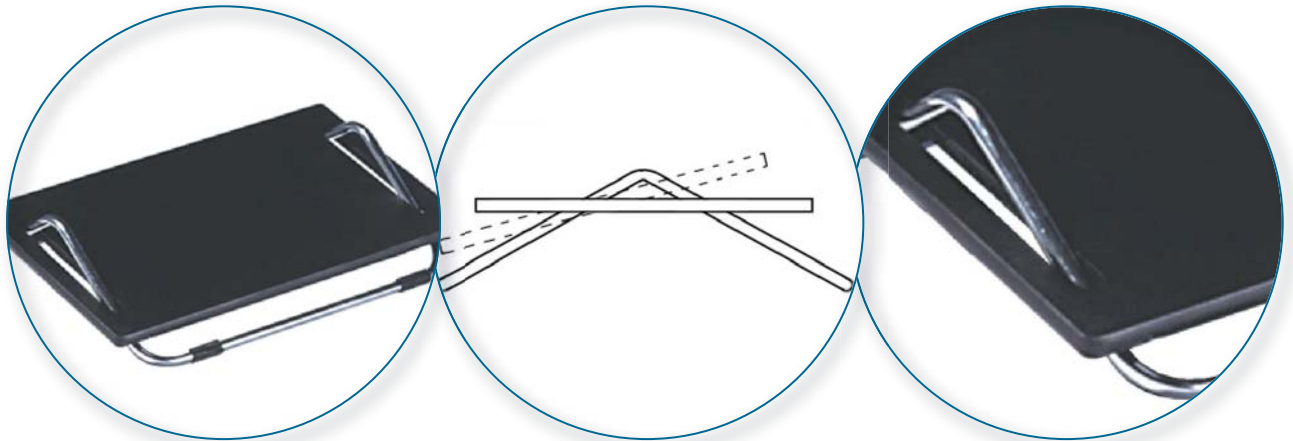

Simple Footrest

With a timber platform mounted on a steel frame, this footrest offers the feet all the support necessary when working at a computer to ensure best ergonomic practice is possible. Good ergonomics increases productivity, comfort, and employee satisfaction.

Benefits:

- Offers the foot all support necessary
- Sliding platform combines angle and height adjustment
- Support follows every movement and automatically adapts to any heel height from 70mm to 100mm
- Steel frame with platform made of highly durable solid 12mm HPL (High Pressure Laminate)
- 1 year warranty

Specification:

Front Height Min.	30mm
Front Height Max.	160mm
Rear Height Min.	30mm
Rear Height Max.	160mm
Footplate Width	470mm
Footplate Depth	300mm

Part Codes:

DFREST1HY

Available from:

Hypertec Ltd

2 Swangate, Charnham Park, Hungerford, Berks, RG17 0YX