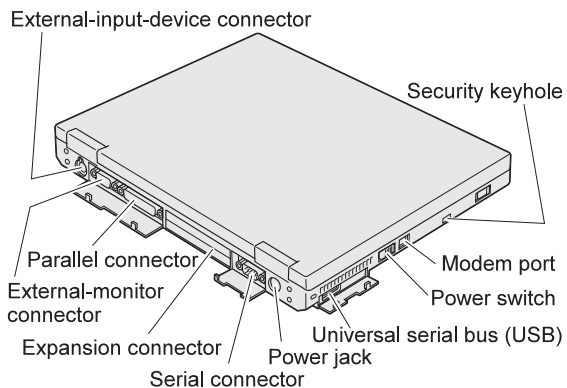

Part Number: 05L2161

ThinkPad 600 Quick Reference and Service Information

Your name: _____

Company name: _____

Model number: _____

Serial number: _____

Company or reseller service: _____

IBM service Web site: _____

IBM service number: _____

The IBM service number for your country can be found in the *International Service Information* booklet shipped with your computer.

Notes:

Location

Replacing the UltralimBay Device

You want to...	You need to...
The CD-ROM drive is in the UltralimBay	
install the diskette drive in the bay	enter suspend mode or power off your computer; then swap the device.
attach the diskette drive externally	power off your computer; then attach the diskette drive.
The diskette drive is in the UltralimBay	
install the CD-ROM drive in the bay	enter suspend or power off your computer; then swap the device.
install the CD-ROM drive in the bay and attach the diskette drive externally	power off your computer; then swap and attach the devices.

Function Keys

Fn +	Result
F2	The window for the battery power status appears or disappears. (The Fuel-Gauge program must first be activated.)
F3	The computer enters standby mode.
F4	The computer enters suspend mode.
F7	The display output location changes.
F11	During battery-power operation, the power mode changes.
F12	The computer enters hibernation mode.