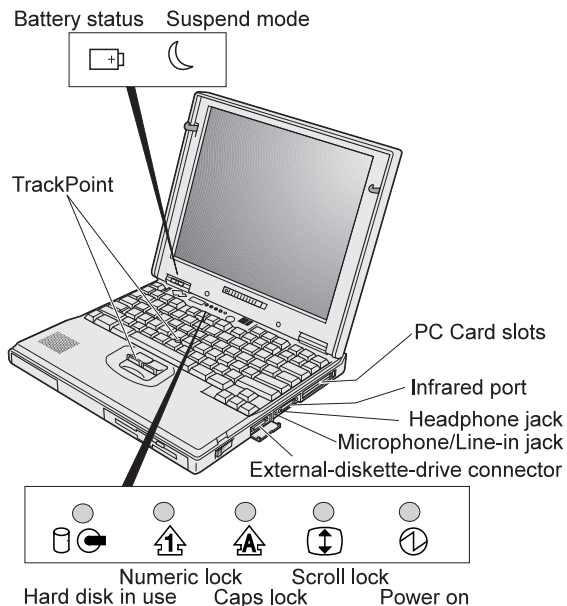

Part Number: 05L2161

ThinkPad 600 Quick Reference and Service Information

Your name: _____

Company name: _____

Model number: _____

Serial number: _____

Company or reseller service: _____

IBM service Web site: _____

IBM service number: _____

The IBM service number for your country can be found in the *International Service Information* booklet shipped with your computer.

Notes:

Location

Replacing the UltralimBay Device

You want to...	You need to...
The CD-ROM drive is in the UltralimBay	
install the diskette drive in the bay	enter suspend mode or power off your computer; then swap the device.
attach the diskette drive externally	power off your computer; then attach the diskette drive.
The diskette drive is in the UltralimBay	
install the CD-ROM drive in the bay	enter suspend or power off your computer; then swap the device.
install the CD-ROM drive in the bay and attach the diskette drive externally	power off your computer; then swap and attach the devices.

Function Keys

Fn +	Result
F2	The window for the battery power status appears or disappears. (The Fuel-Gauge program must first be activated.)
F3	The computer enters standby mode.
F4	The computer enters suspend mode.
F7	The display output location changes.
F11	During battery-power operation, the power mode changes.
F12	The computer enters hibernation mode.